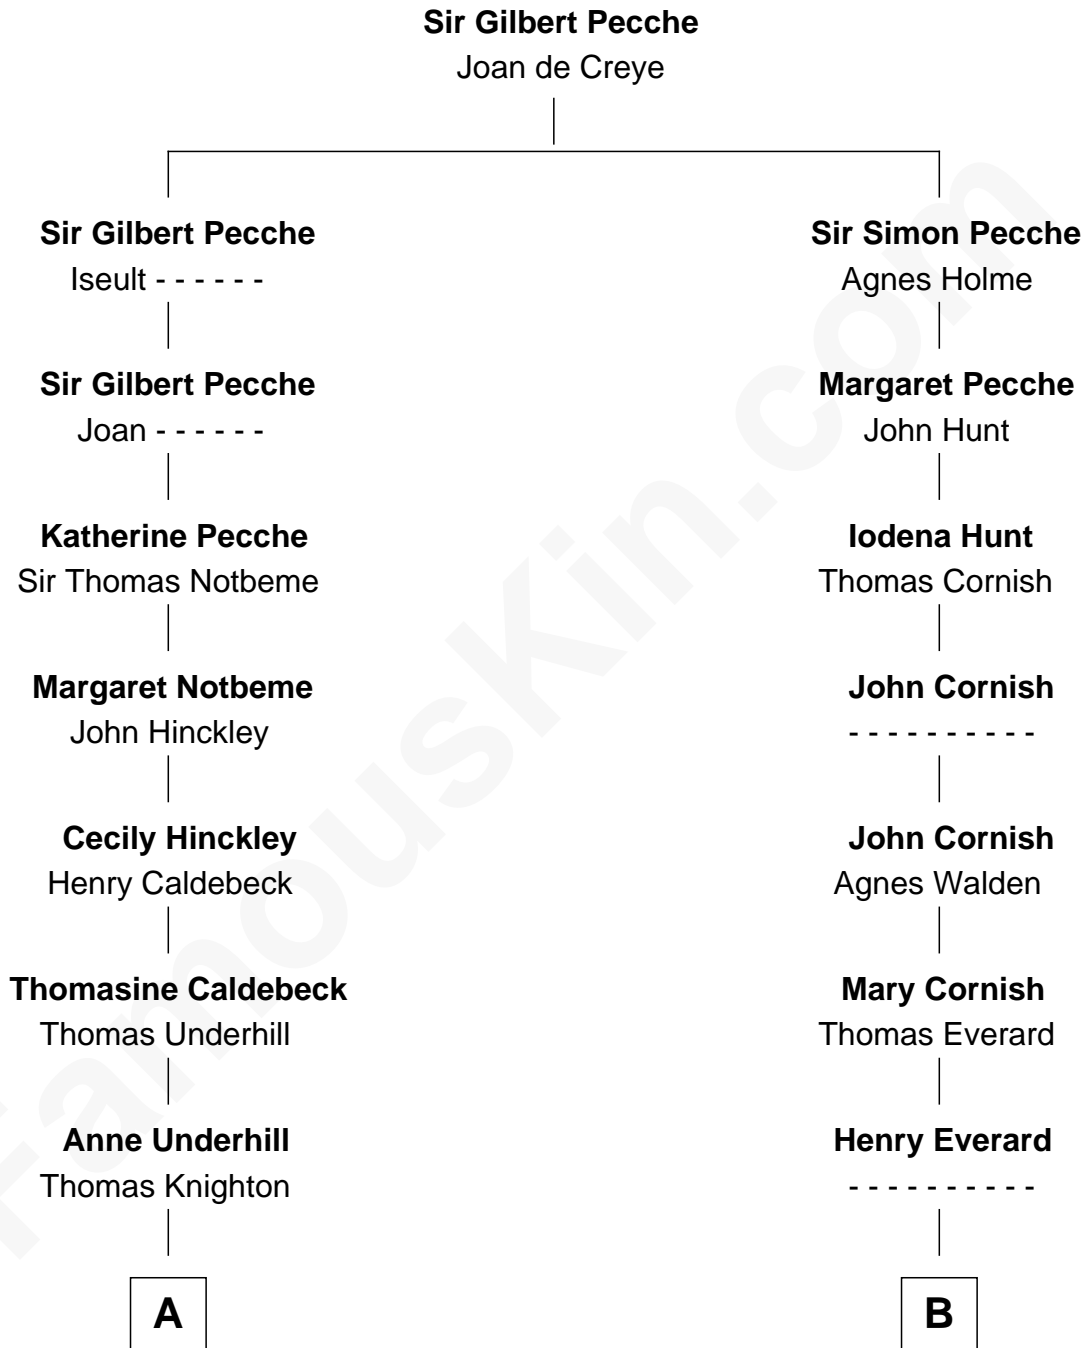

FamousKin.com
Relationship Chart of
Thomas Edmund Dewey
47th Governor of New York

18th cousin 1 time removed of
Robert Frost
Poet and Playwright

C

Emma Bingham
George Martin Dewey

George Martin Dewey
Annie L. Thomas

Thomas Edmund Dewey
47th Governor of New York

D

William Prescott Frost
Isabella Moodie

Robert Frost
Poet and Playwright

FamousKin.com