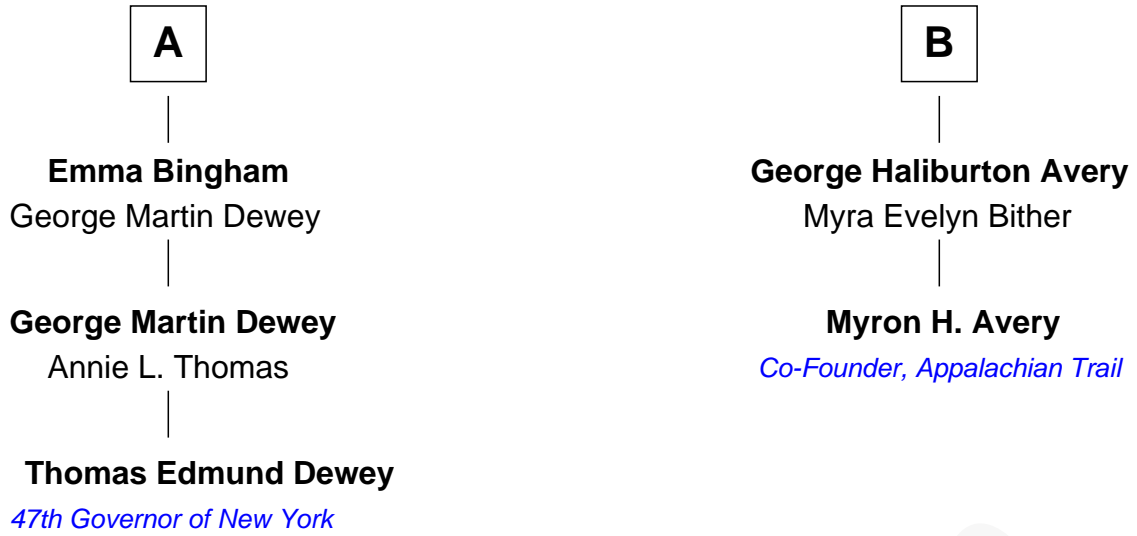

FamousKin.com Relationship Chart of

Thomas Edmund Dewey

47th Governor of New York

8th cousin 1 time removed of

Myron H. Avery

Co-Founder, Appalachian Trail

John Lothrop

*with wife
Hannah House*

*with wife
Ann - - - - -*

FamousKin.com