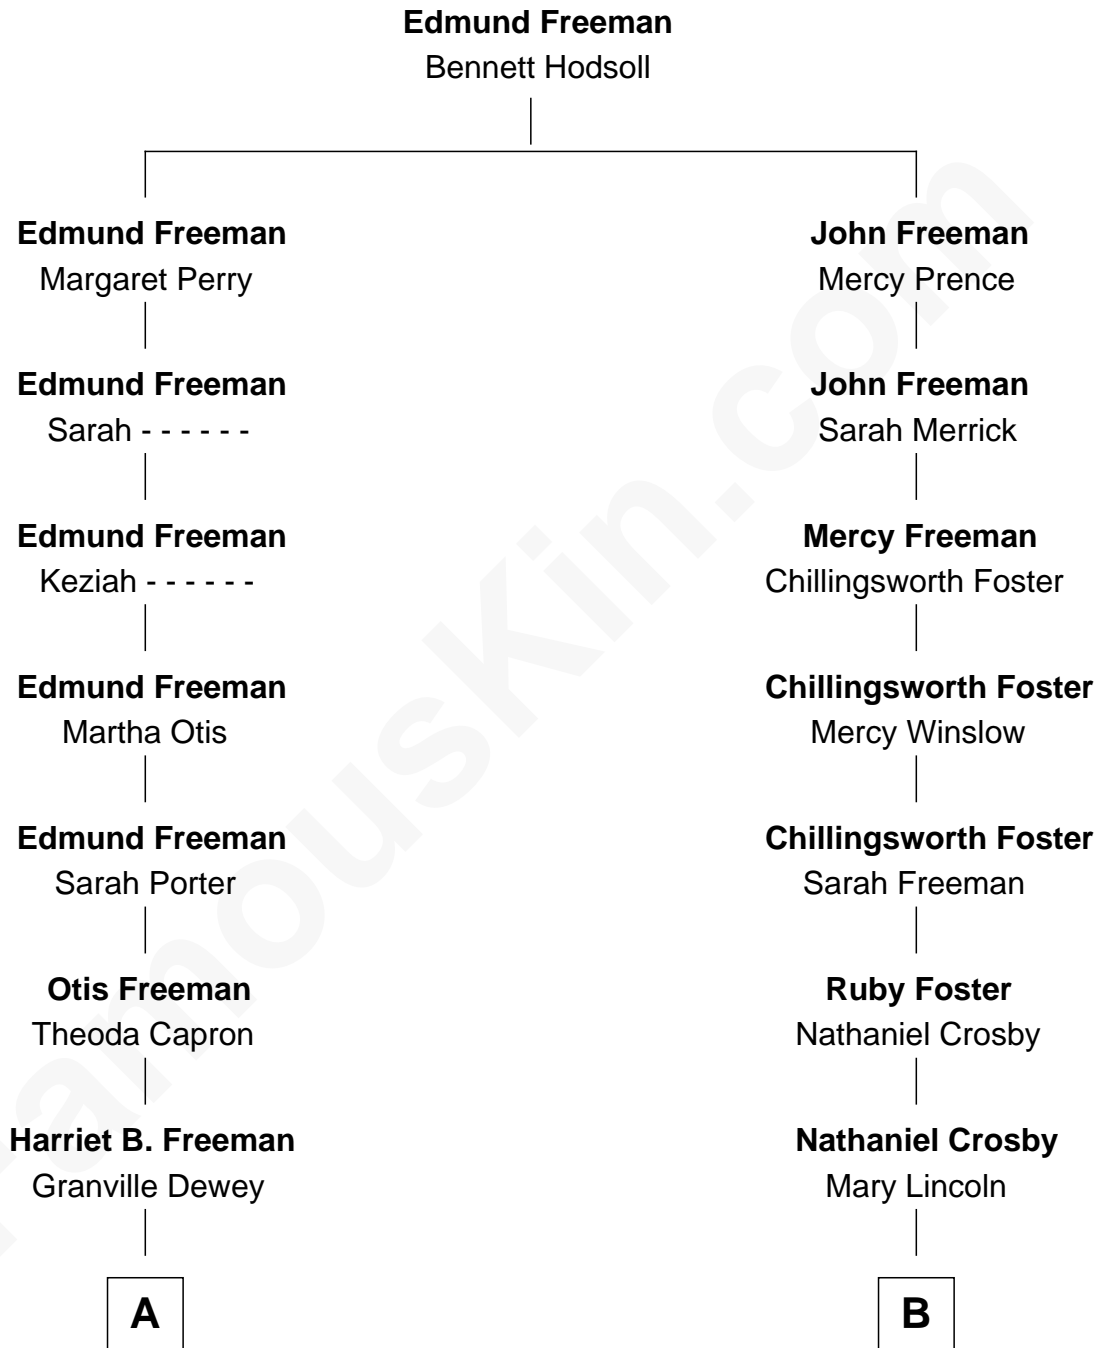

FamousKin.com
Relationship Chart of
Thomas Edmund Dewey
47th Governor of New York

9th cousin of
Bing Crosby
Singer and Movie Actor

A

George Martin Dewey

Emma Bingham

George Martin Dewey

Annie L. Thomas

Thomas Edmund Dewey

47th Governor of New York

B

Nathaniel Crosby

Cordelia Jane Smith

Harry Lincoln Crosby

Catherine Harrigan

Bing Crosby

Singer and Movie Actor