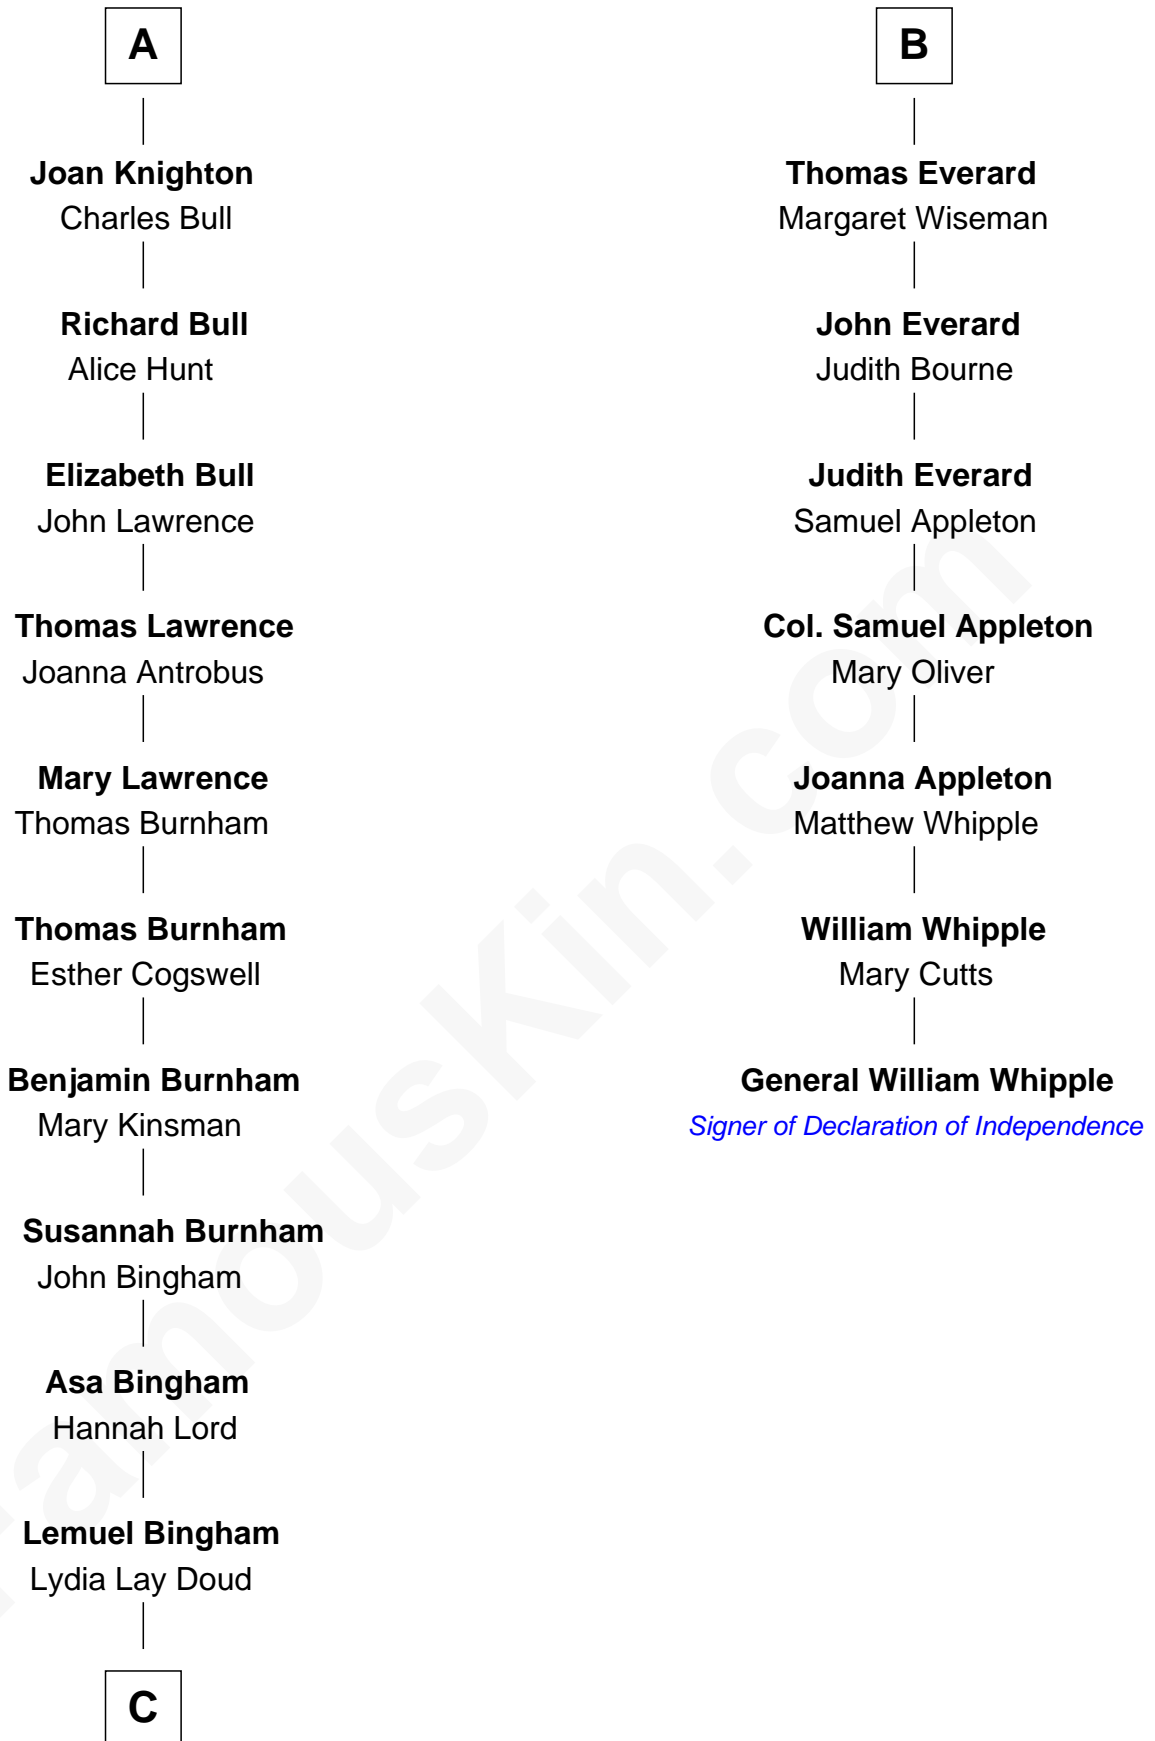

FamousKin.com
Relationship Chart of
Thomas Edmund Dewey
47th Governor of New York

13th cousin 6 times removed of

General William Whipple
Signer of the Declaration of Independence

C

—
Emma Bingham
George Martin Dewey

—
George Martin Dewey
Annie L. Thomas

—
Thomas Edmund Dewey
47th Governor of New York

FamousKin.com