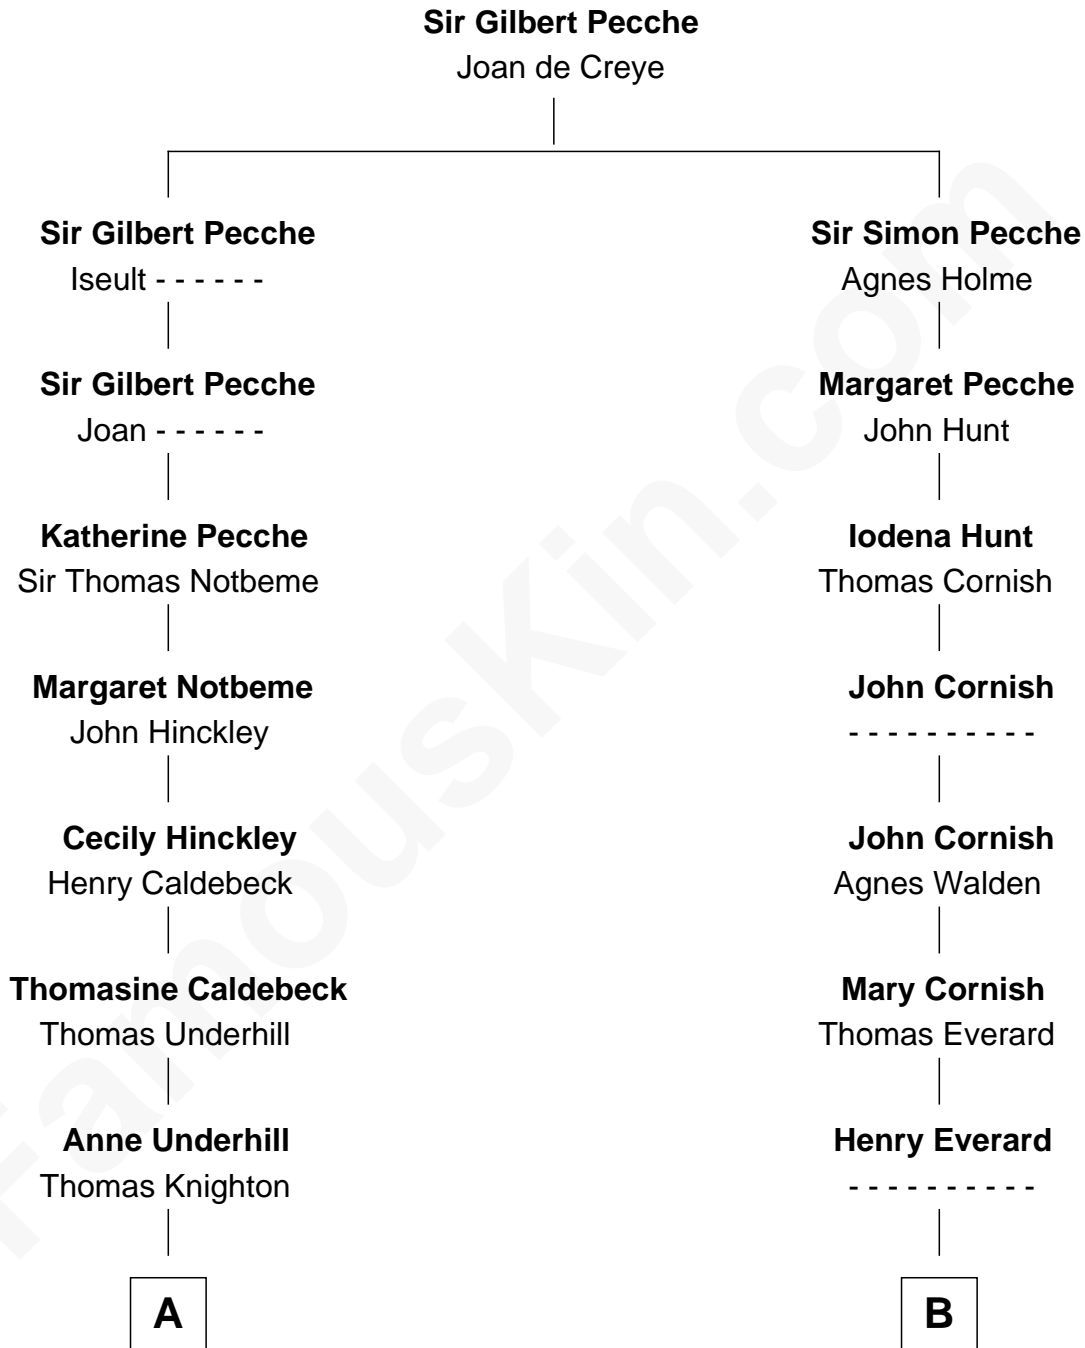

FamousKin.com
Relationship Chart of
Thomas Edmund Dewey
47th Governor of New York

13th cousin 6 times removed of

General William Whipple
Signer of the Declaration of Independence

C

—
Emma Bingham
George Martin Dewey

—
George Martin Dewey
Annie L. Thomas

—
Thomas Edmund Dewey
47th Governor of New York

FamousKin.com