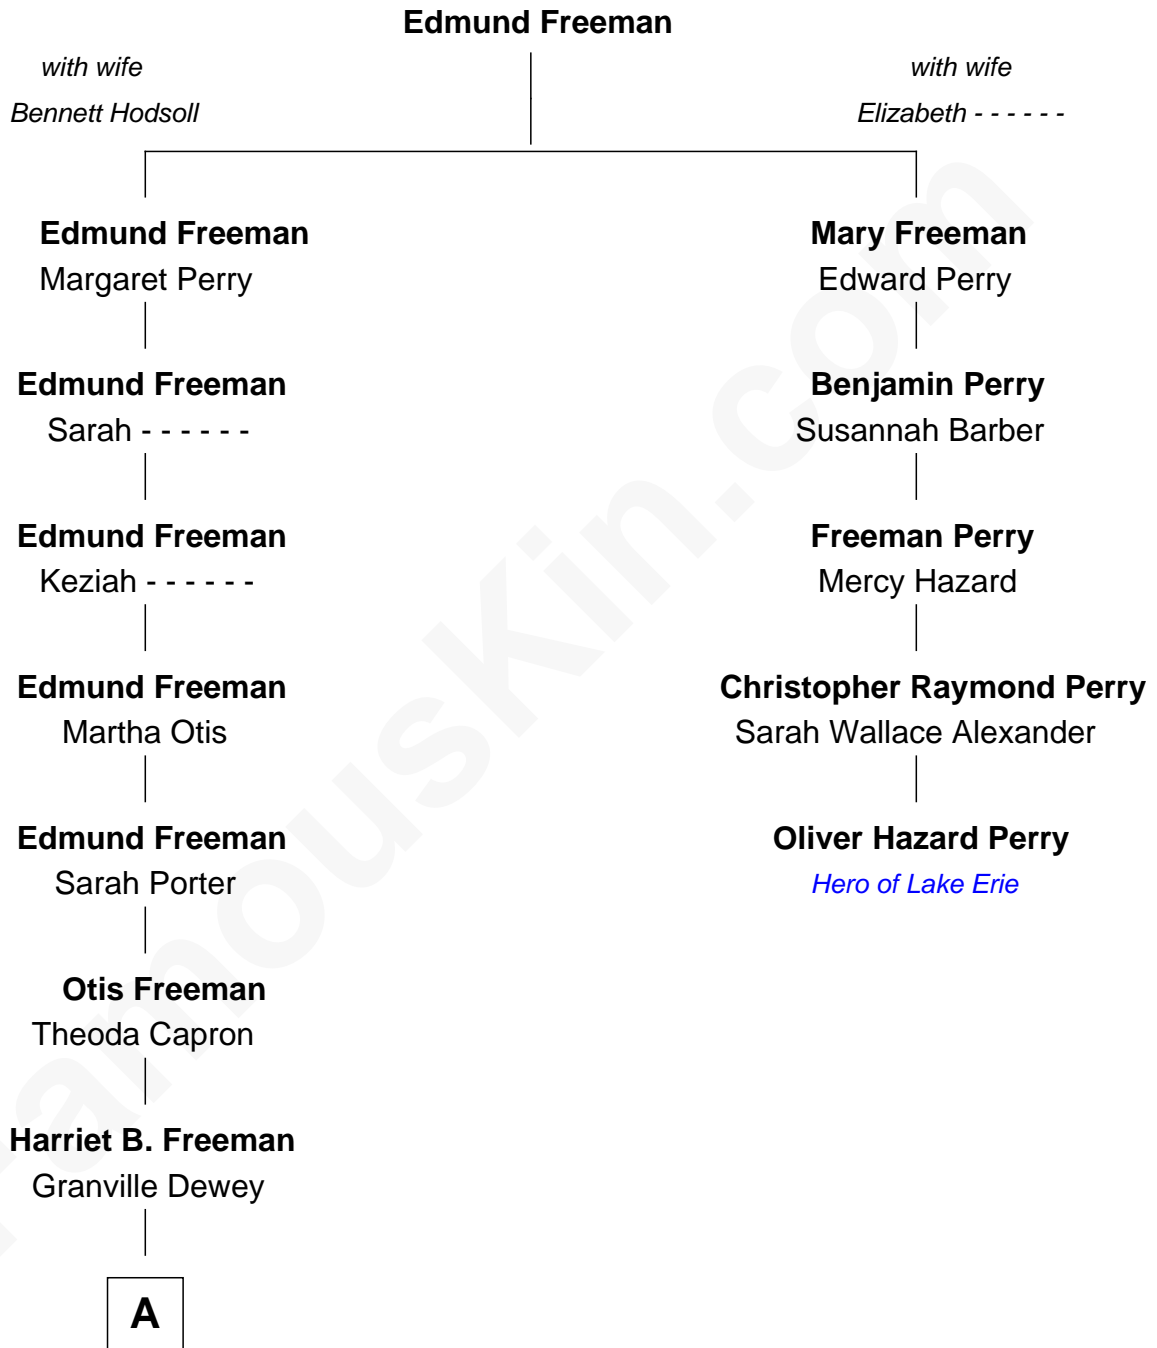

FamousKin.com
Relationship Chart of
Thomas Edmund Dewey
47th Governor of New York

4th cousin 5 times removed of

Oliver Hazard Perry
Hero of Lake Erie during the War of 1812

A

George Martin Dewey

Emma Bingham

George Martin Dewey

Annie L. Thomas

Thomas Edmund Dewey

47th Governor of New York

FamousKin.com