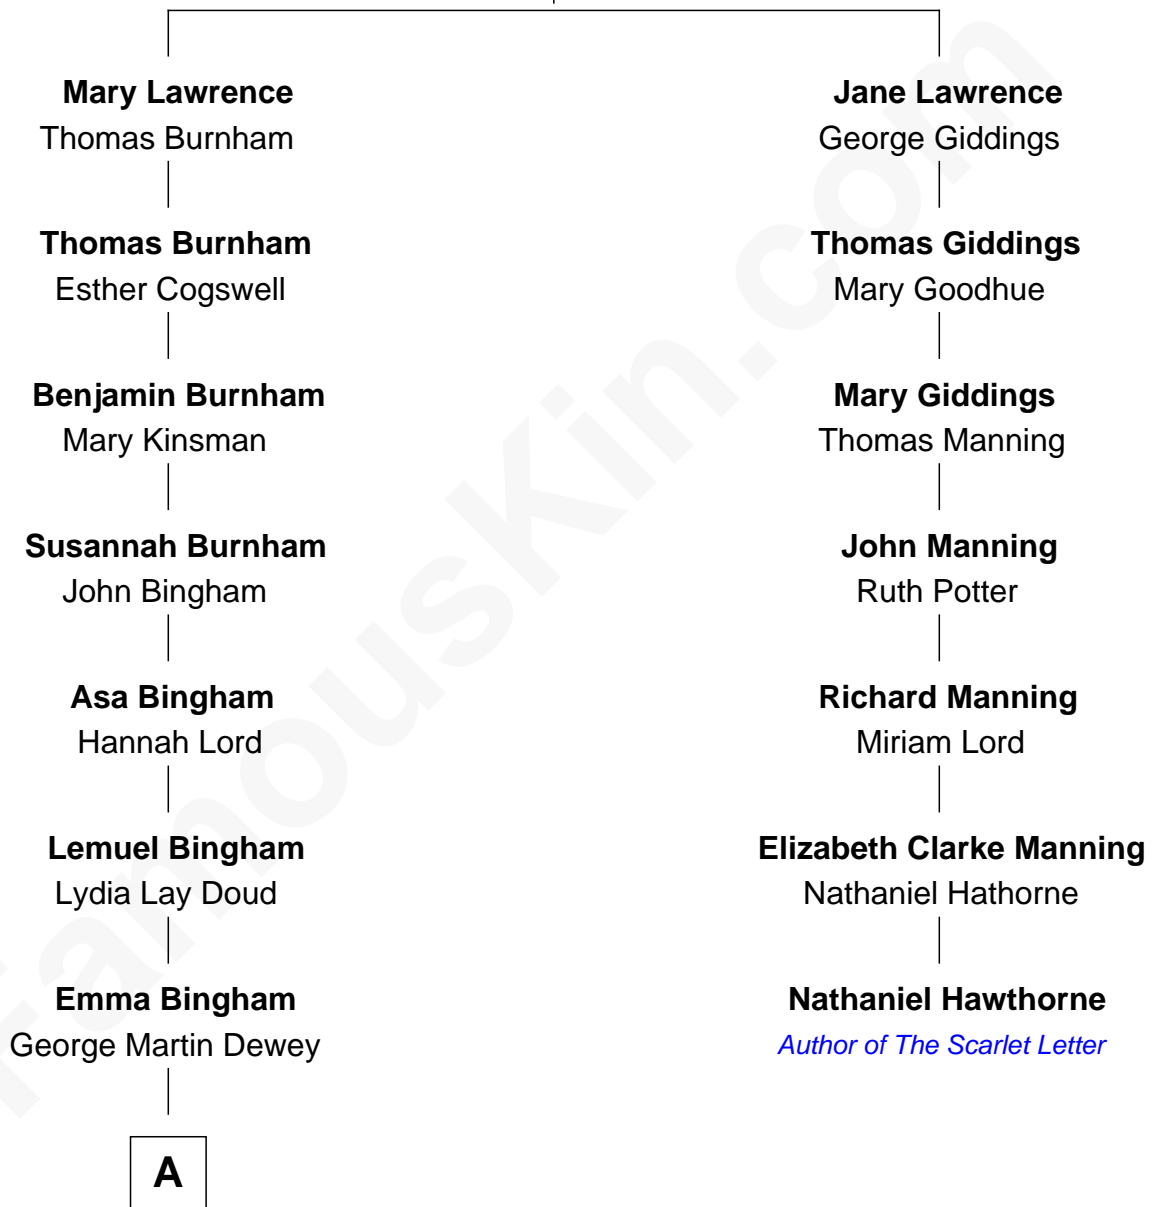

FamousKin.com Relationship Chart of

Thomas Edmund Dewey

47th Governor of New York

6th cousin 2 times removed of

Nathaniel Hawthorne

Author of The Scarlet Letter

Thomas Lawrence

Joanna Antrobus

A

George Martin Dewey

Annie L. Thomas

Thomas Edmund Dewey

47th Governor of New York

FamousKin.com