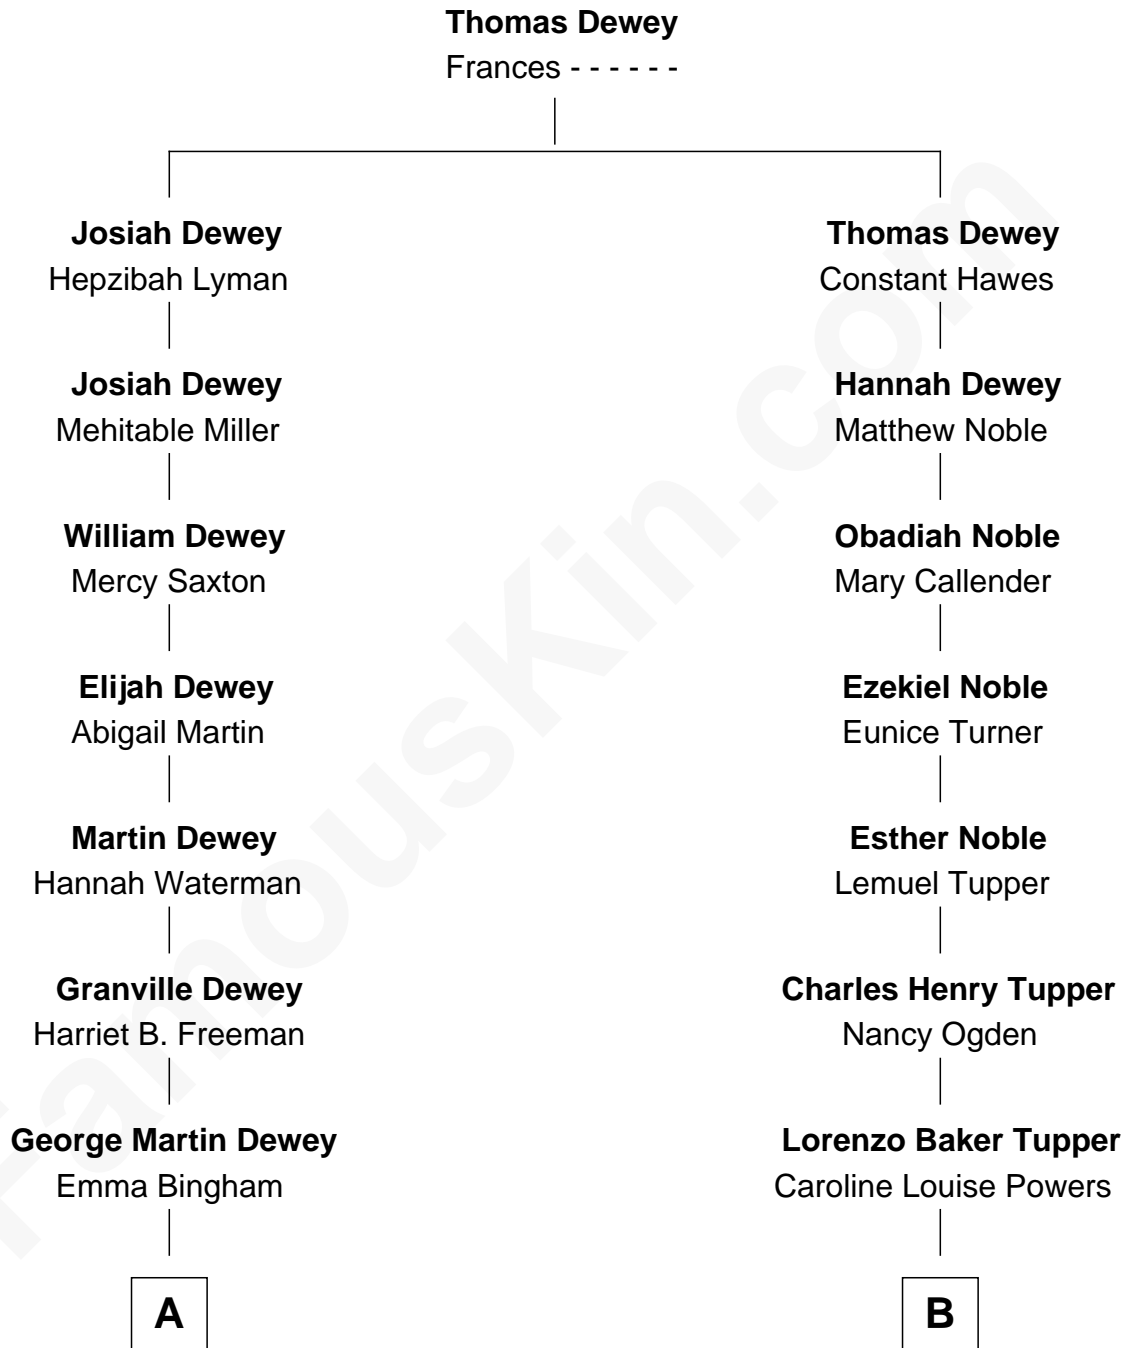

FamousKin.com Relationship Chart of

Thomas Edmund Dewey

47th Governor of New York

8th cousin 2 times removed of

Ken Burns

Documentary Filmmaker

A

George Martin Dewey

Annie L. Thomas

Thomas Edmund Dewey

47th Governor of New York

B

John Powers Tupper

Francis Howard McMannus

George Bancroft Tupper

Lyla Morris Smith

Lyla Smith Tupper

Robert Kyle Burns

Ken Burns

Documentary Filmmaker