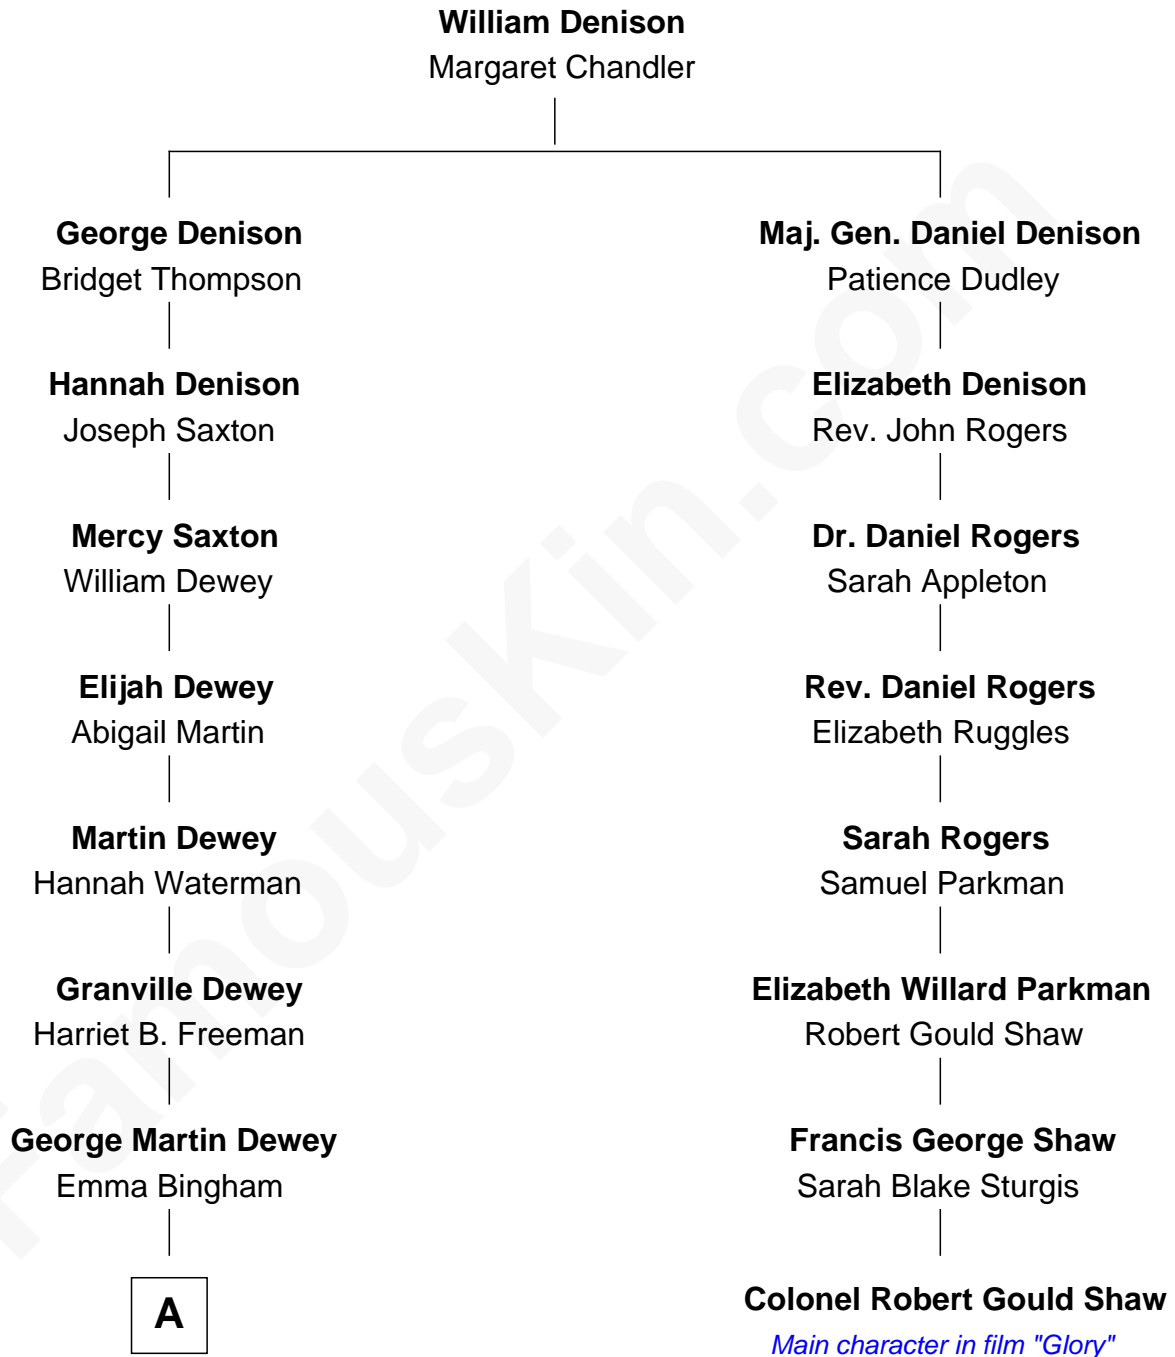

FamousKin.com

Relationship Chart of

Thomas Edmund Dewey

47th Governor of New York

7th cousin 1 time removed of

Colonel Robert Gould Shaw

U.S. Civil War leader of film "Glory" fame

A

George Martin Dewey

Annie L. Thomas

Thomas Edmund Dewey

47th Governor of New York

FamousKin.com