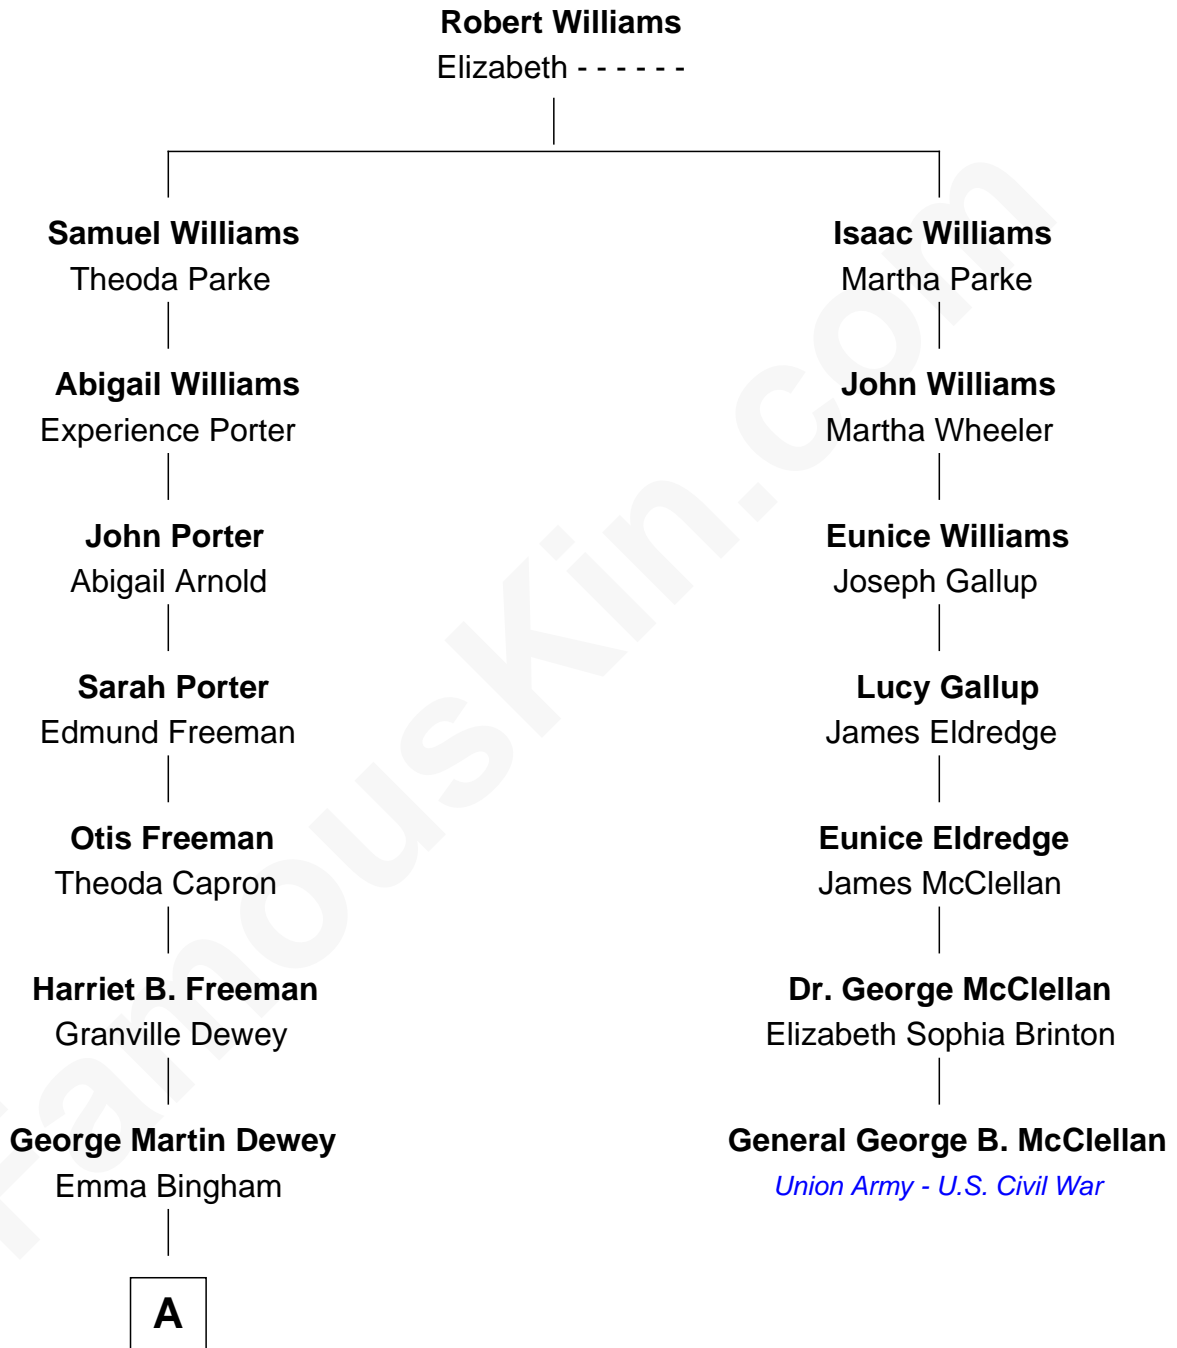

FamousKin.com Relationship Chart of

Thomas Edmund Dewey

47th Governor of New York

6th cousin 2 times removed of

General George B. McClellan

Union Army - U.S. Civil War

A

George Martin Dewey

Annie L. Thomas

Thomas Edmund Dewey

47th Governor of New York

FamousKin.com