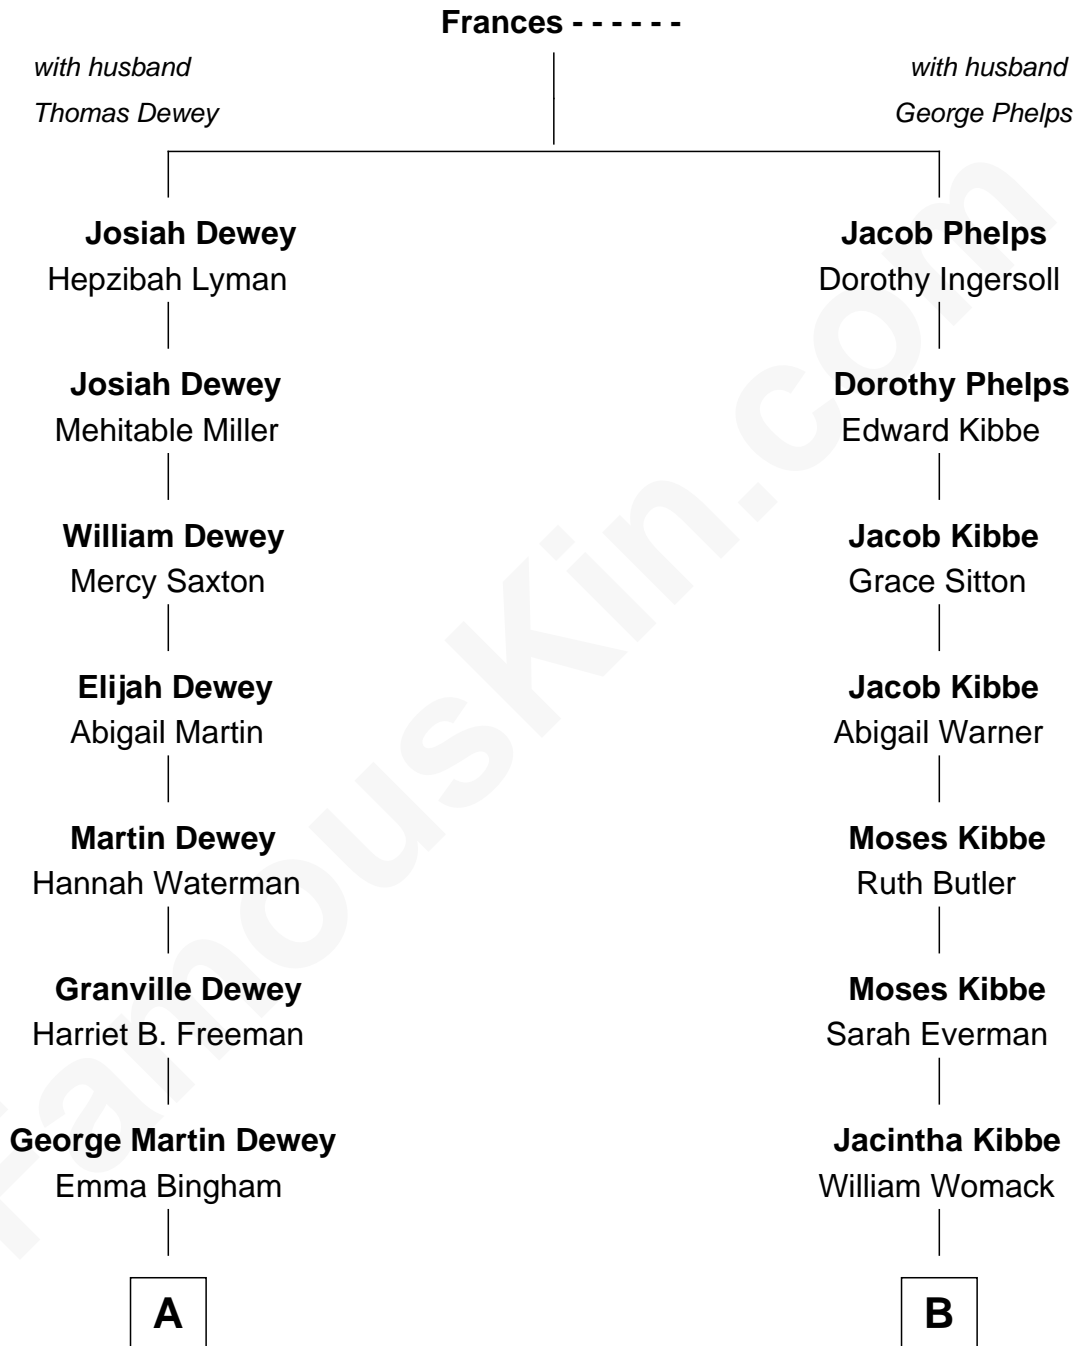

FamousKin.com Relationship Chart of

Thomas Edmund Dewey

47th Governor of New York

8th cousin 1 time removed of

Roy Rogers

Cowboy movie actor and singer

A

George Martin Dewey

Annie L. Thomas

Thomas Edmund Dewey

47th Governor of New York

B

Archer Womack

Patricia Adeline Hatchett

Mattie M. Womack

Andrew E. Slye