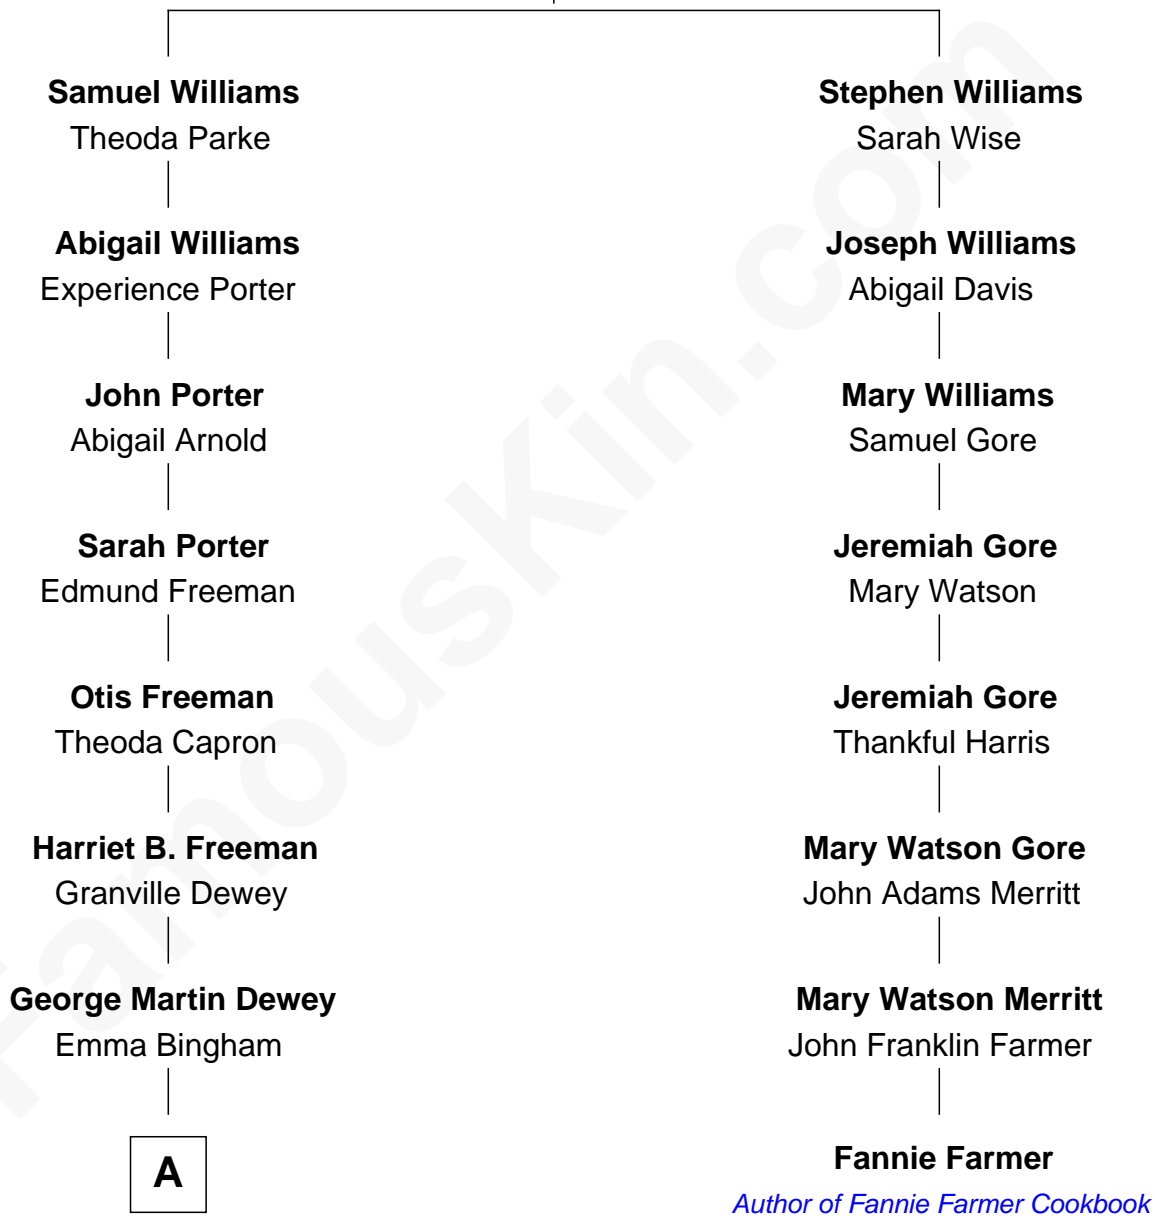

FamousKin.com
Relationship Chart of
Thomas Edmund Dewey
47th Governor of New York

7th cousin 1 time removed of

Fannie Farmer

Author of original Fannie Farmer Cookbook

Robert Williams
 Elizabeth - - - - -

A

George Martin Dewey

Annie L. Thomas

Thomas Edmund Dewey

47th Governor of New York

FamousKin.com