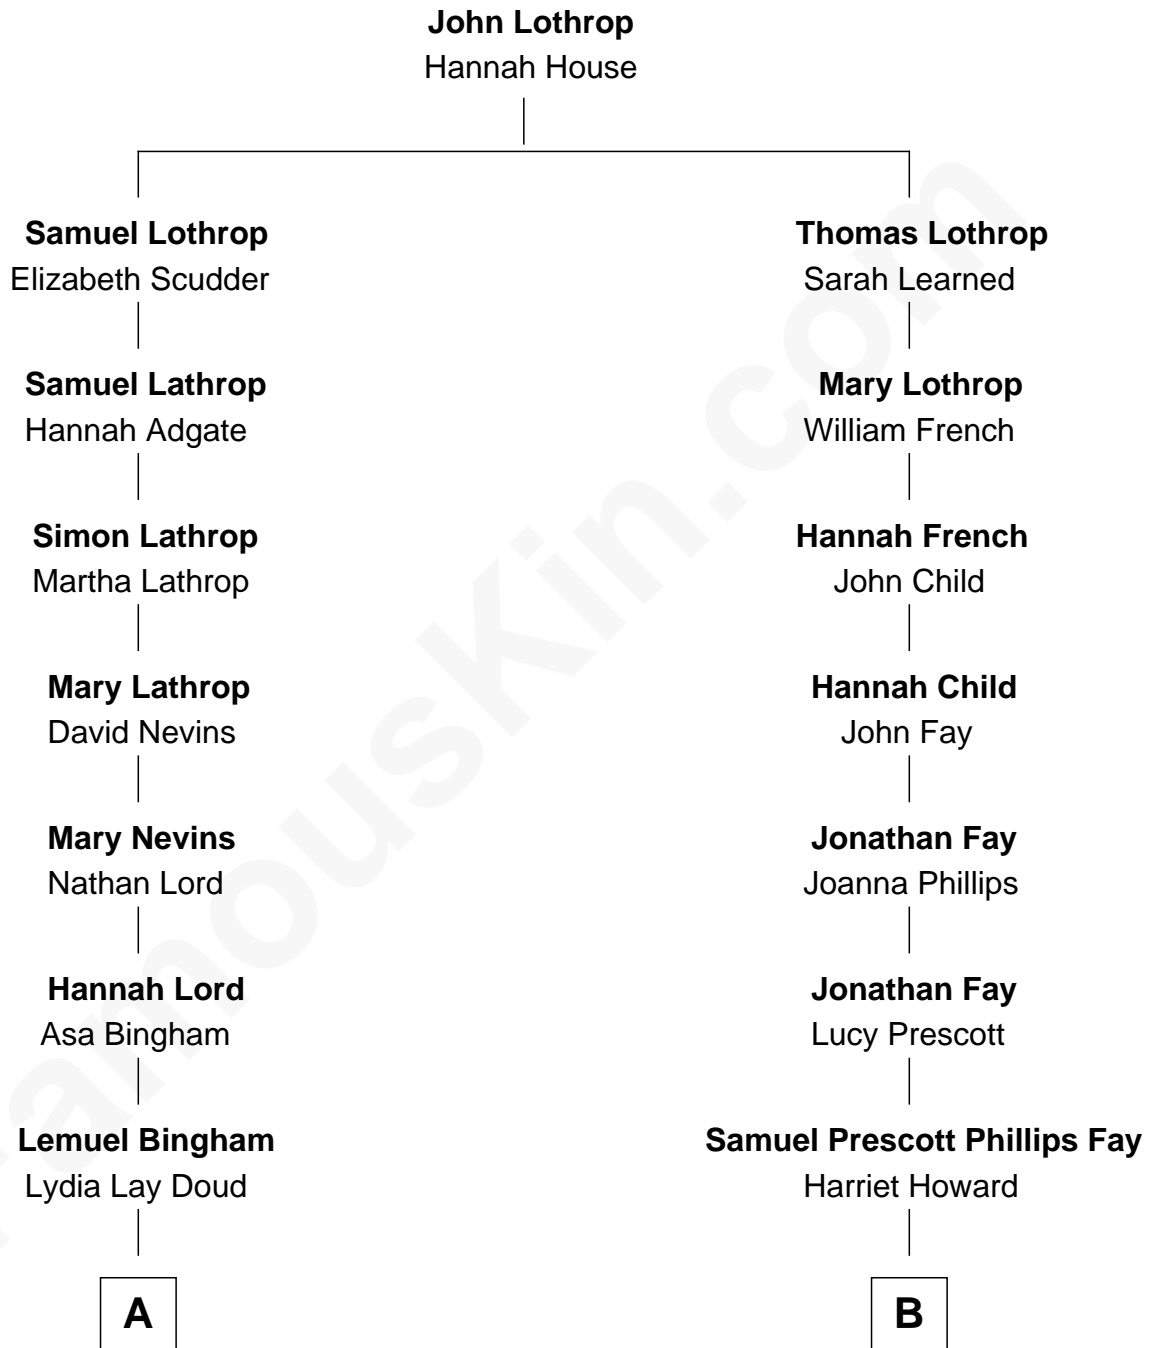

**FamousKin.com**  
**Relationship Chart of**  
**Thomas Edmund Dewey**  
*47th Governor of New York*

**9th cousin 2 times removed of**  
**George H. W. Bush**  
*41st U.S. President*

**A**

**Emma Bingham**  
George Martin Dewey

**George Martin Dewey**  
Annie L. Thomas

**Thomas Edmund Dewey**  
*47th Governor of New York*

**B**

**Samuel Howard Fay**  
Susan Montfort Shellman

**Harriet Eleanor Fay**  
Rev. James Smith Bush

**Samuel Prescott Bush**  
Flora Sheldon

**Prescott Sheldon Bush**  
Dorothy Wear Walker

**George H. W. Bush**  
*41st U.S. President*