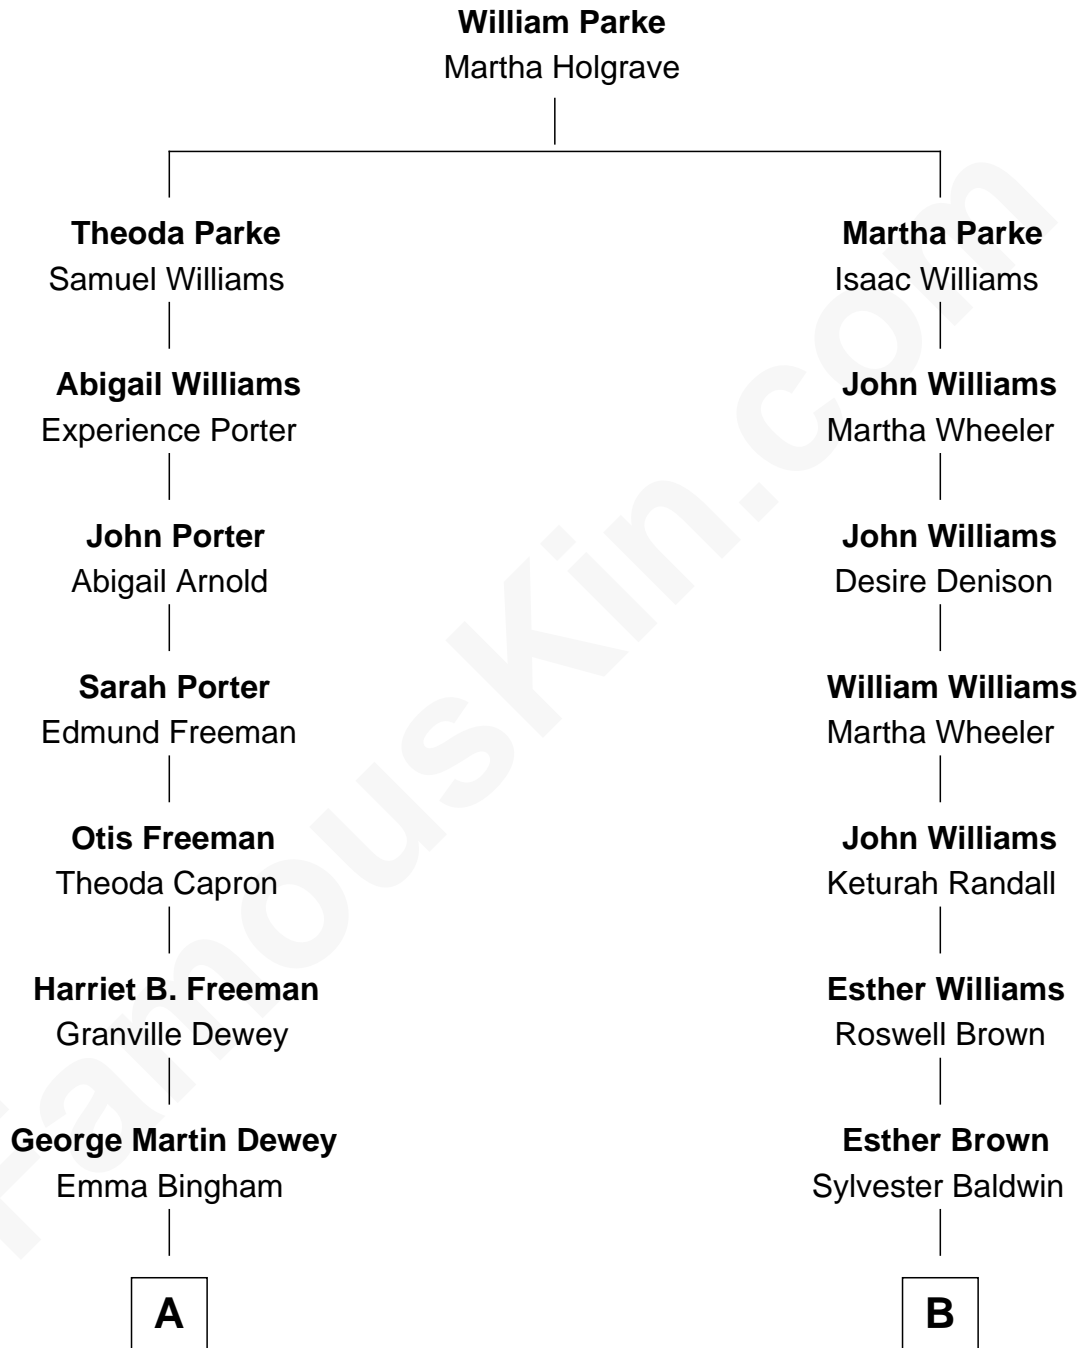

FamousKin.com
Relationship Chart of
Thomas Edmund Dewey
47th Governor of New York

8th cousin 3 times removed of
Alec Baldwin
Television and Movie Actor

A

George Martin Dewey

Annie L. Thomas

Thomas Edmund Dewey

47th Governor of New York

B

Roswell B. Baldwin

Hannah Miles

Sylvester Davis Baldwin

Helen Irene McNamara

Alexander Rae Baldwin

Ruth Mary Noble