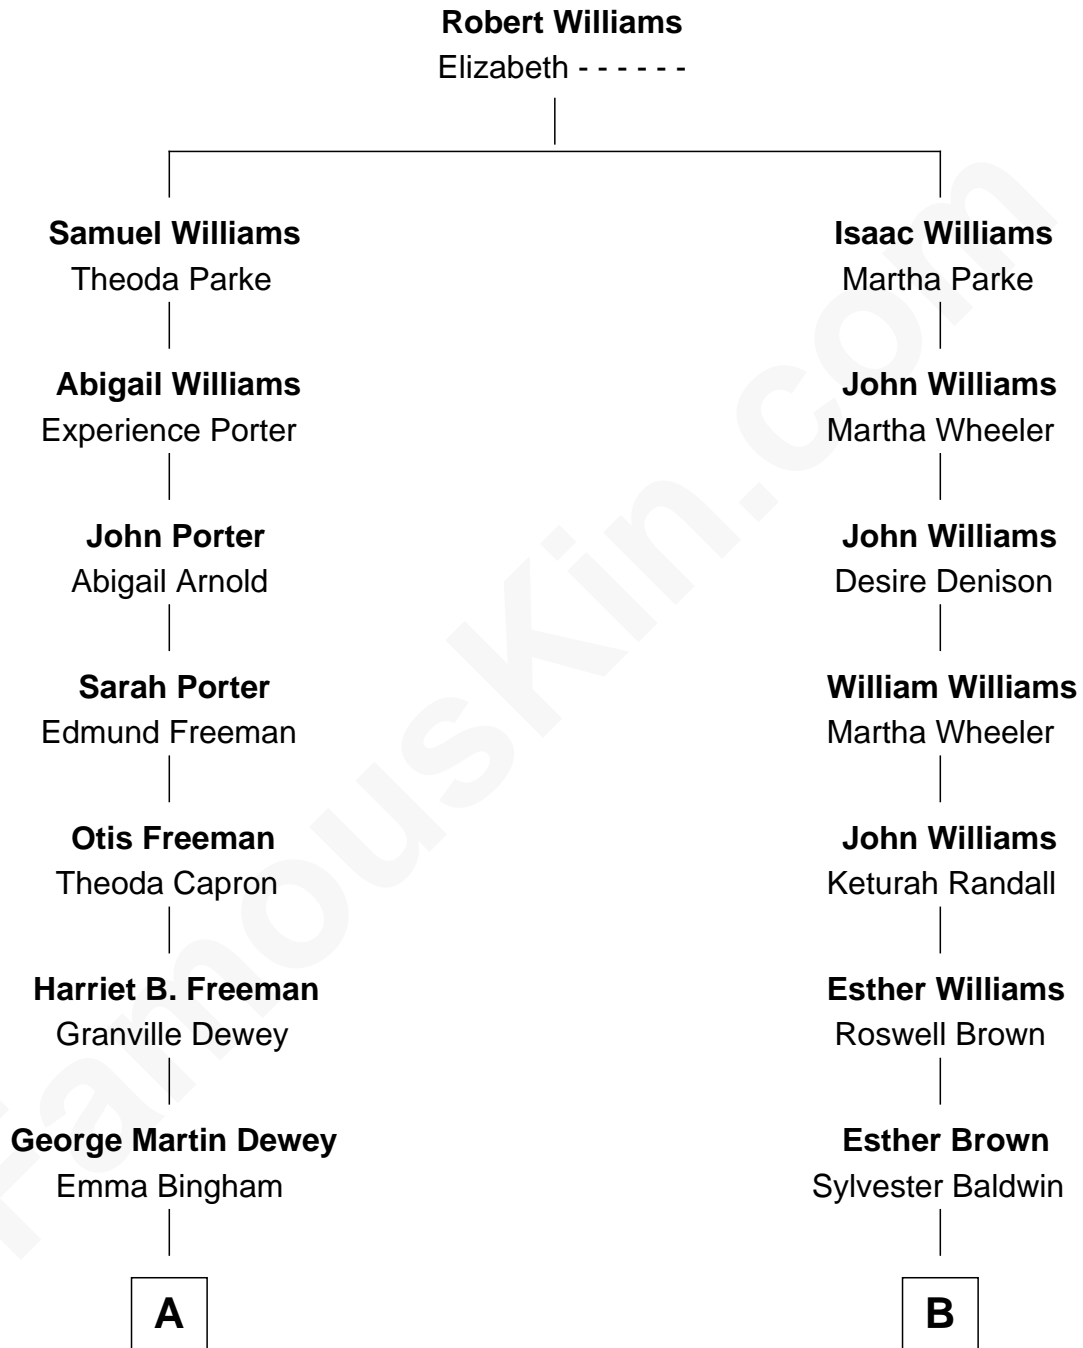

**FamousKin.com**  
**Relationship Chart of**  
**Thomas Edmund Dewey**  
*47th Governor of New York*

**8th cousin 3 times removed of**  
**Alec Baldwin**  
*Television and Movie Actor*

**A**

**George Martin Dewey**

Annie L. Thomas

**Thomas Edmund Dewey**

*47th Governor of New York*

**B**

**Roswell B. Baldwin**

Hannah Miles

**Sylvester Davis Baldwin**

Helen Irene McNamara

**Alexander Rae Baldwin**

Ruth Mary Noble

**Alexander Rae Baldwin**

Carol Newcomb Martineau

**Alec Baldwin**

*Television and Movie Actor*