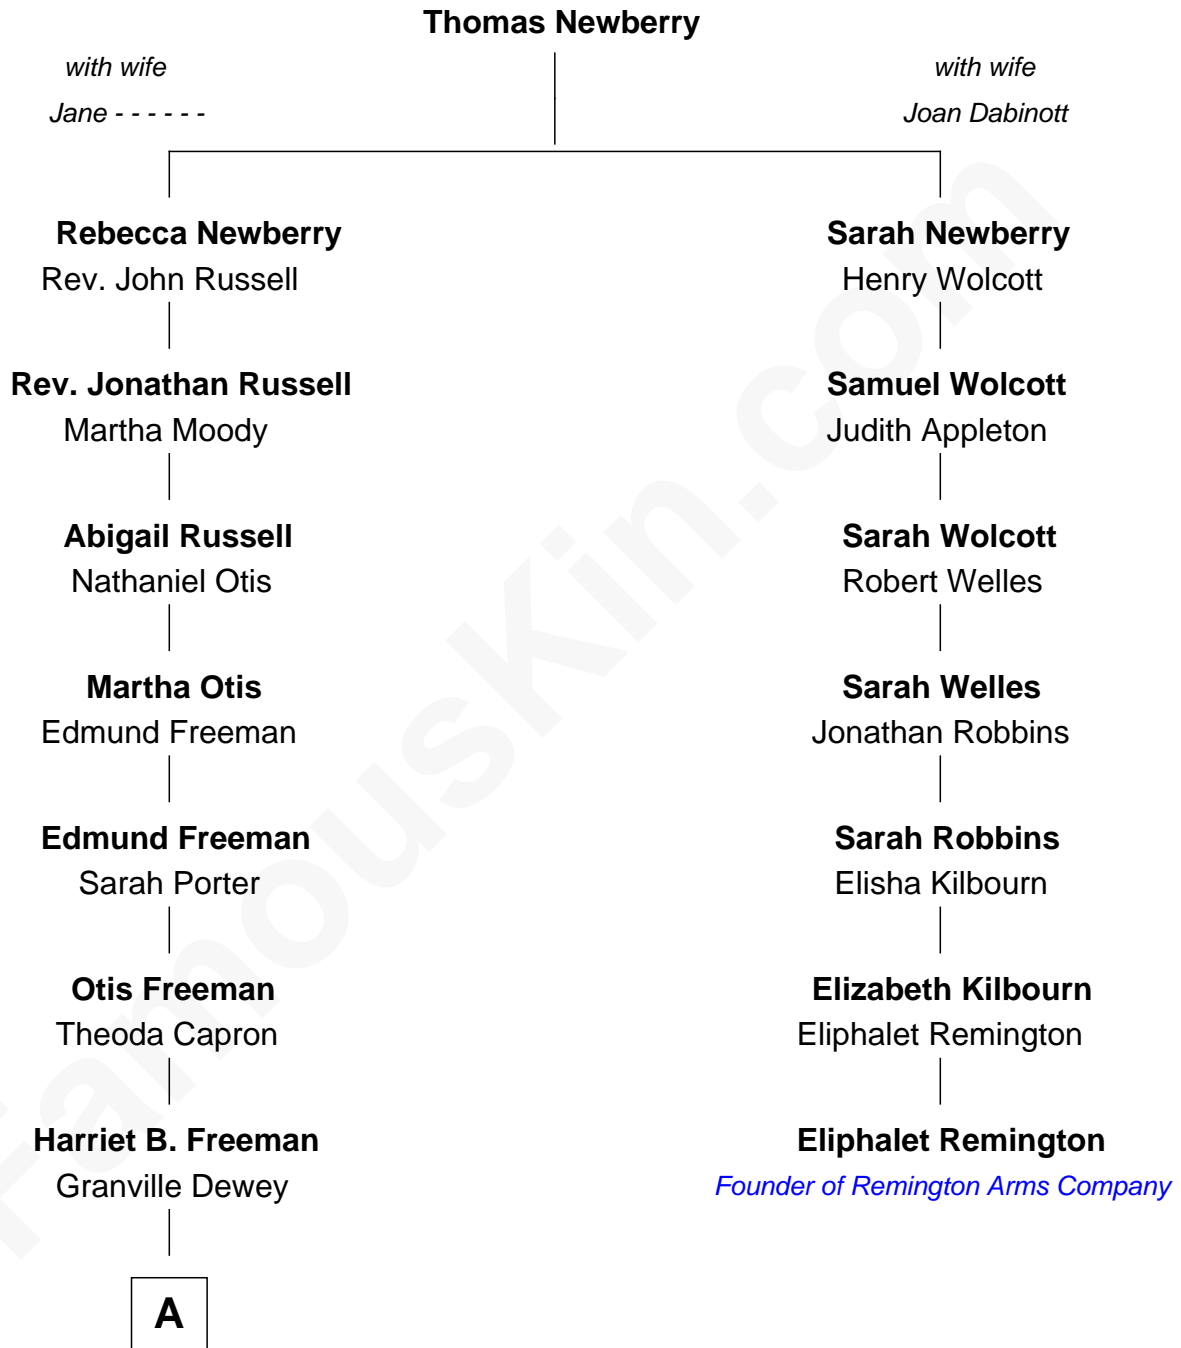

**FamousKin.com**  
**Relationship Chart of**  
**Thomas Edmund Dewey**  
*47th Governor of New York*

**6th cousin 3 times removed of**  
**Eliphalet Remington**  
*Founder of Remington Arms Company*

A

George Martin Dewey

Emma Bingham

George Martin Dewey

Annie L. Thomas

Thomas Edmund Dewey

*47th Governor of New York*

FamousKin.com