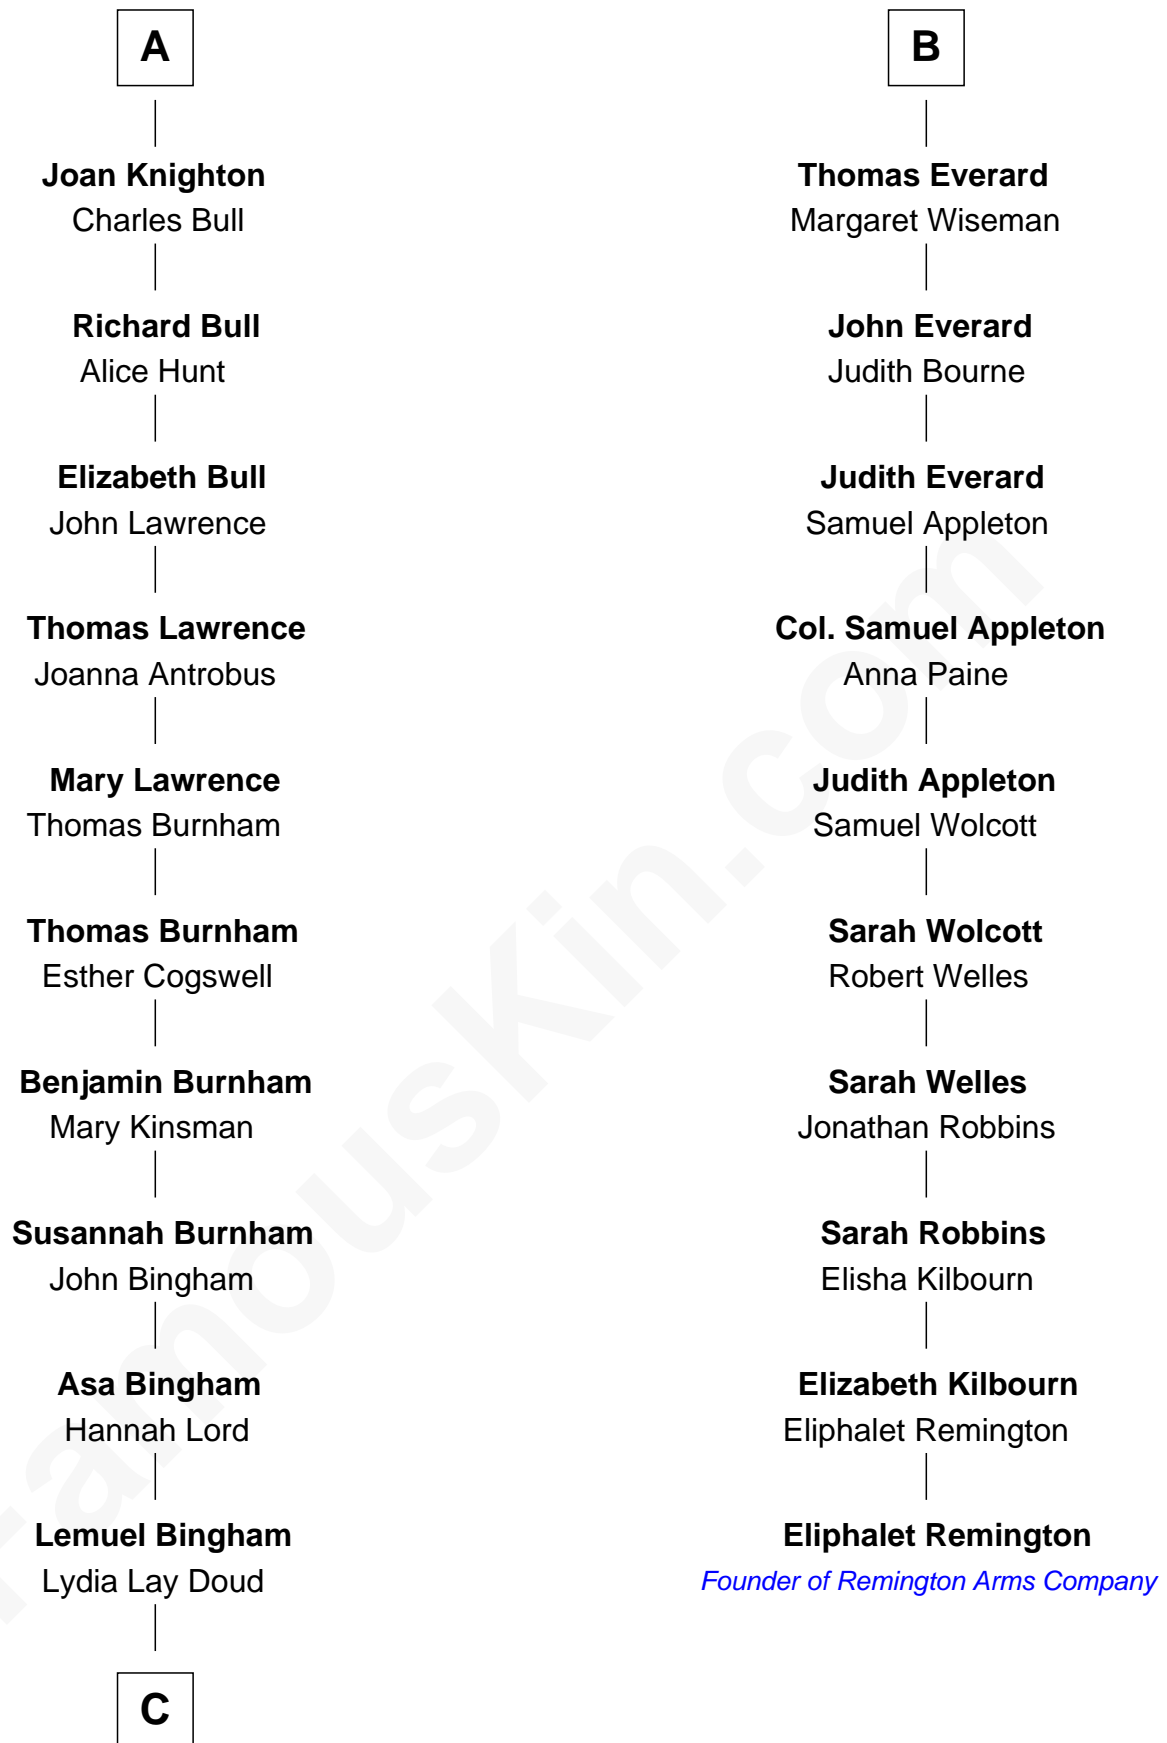

**FamousKin.com**  
**Relationship Chart of**  
**Thomas Edmund Dewey**  
*47th Governor of New York*

**16th cousin 3 times removed of**  
**Eliphalet Remington**  
*Founder of Remington Arms Company*

**C**

—  
**Emma Bingham**  
George Martin Dewey

—  
**George Martin Dewey**  
Annie L. Thomas

—  
**Thomas Edmund Dewey**  
*47th Governor of New York*

FamousKin.com