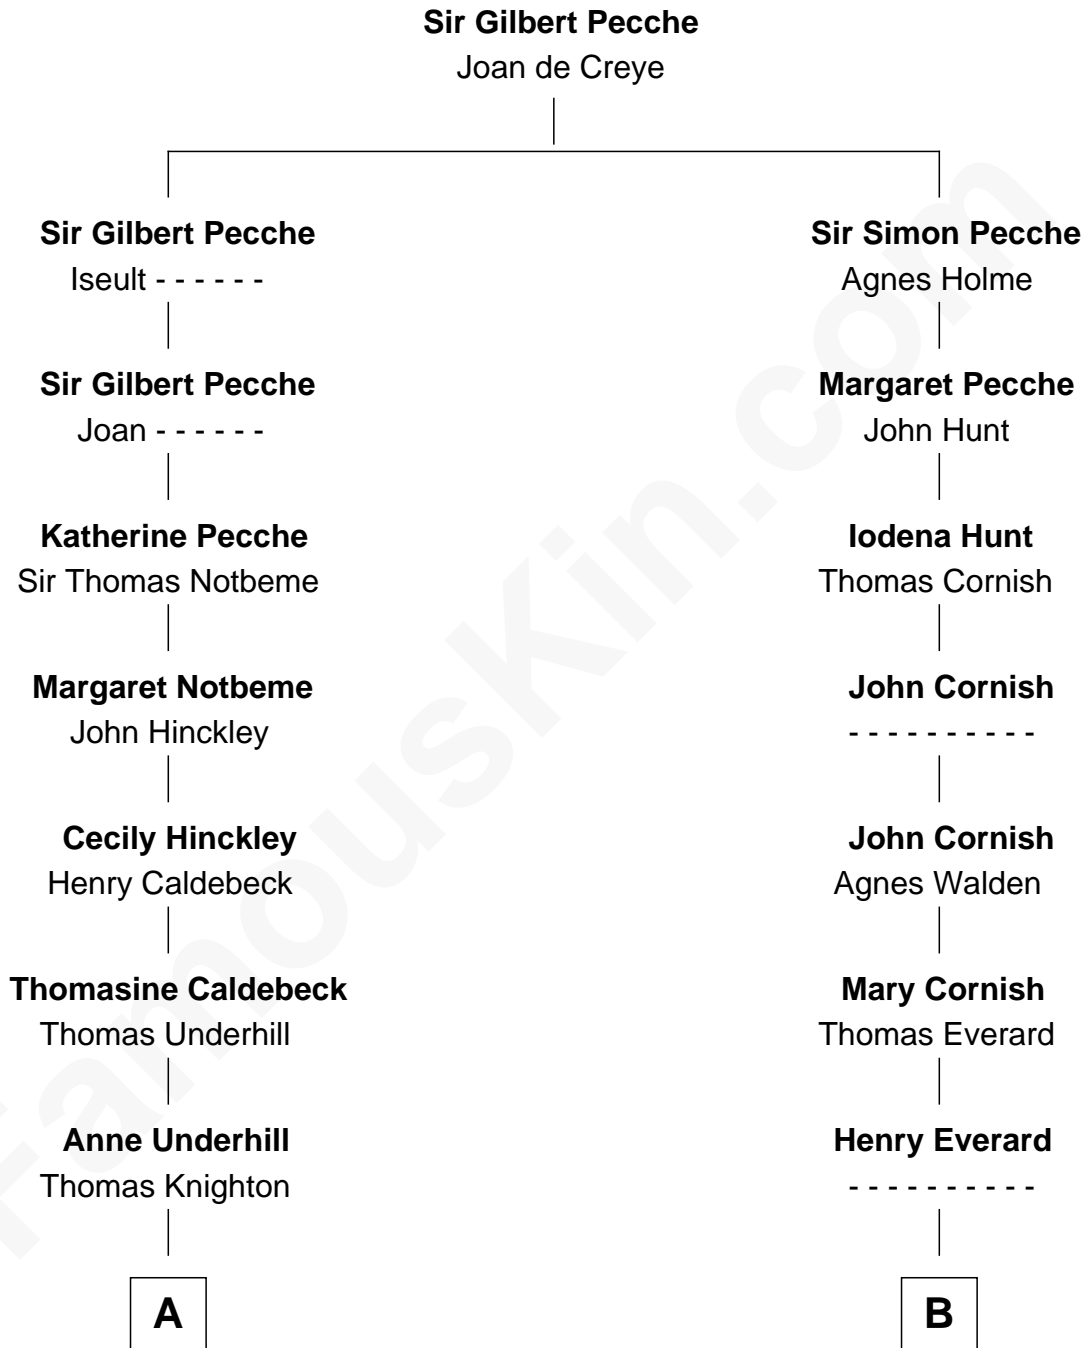

**FamousKin.com**  
**Relationship Chart of**  
**Thomas Edmund Dewey**  
*47th Governor of New York*

**16th cousin 3 times removed of**  
**Eliphalet Remington**  
*Founder of Remington Arms Company*

**C**

—  
**Emma Bingham**  
George Martin Dewey

—  
**George Martin Dewey**  
Annie L. Thomas

—  
**Thomas Edmund Dewey**  
*47th Governor of New York*

FamousKin.com