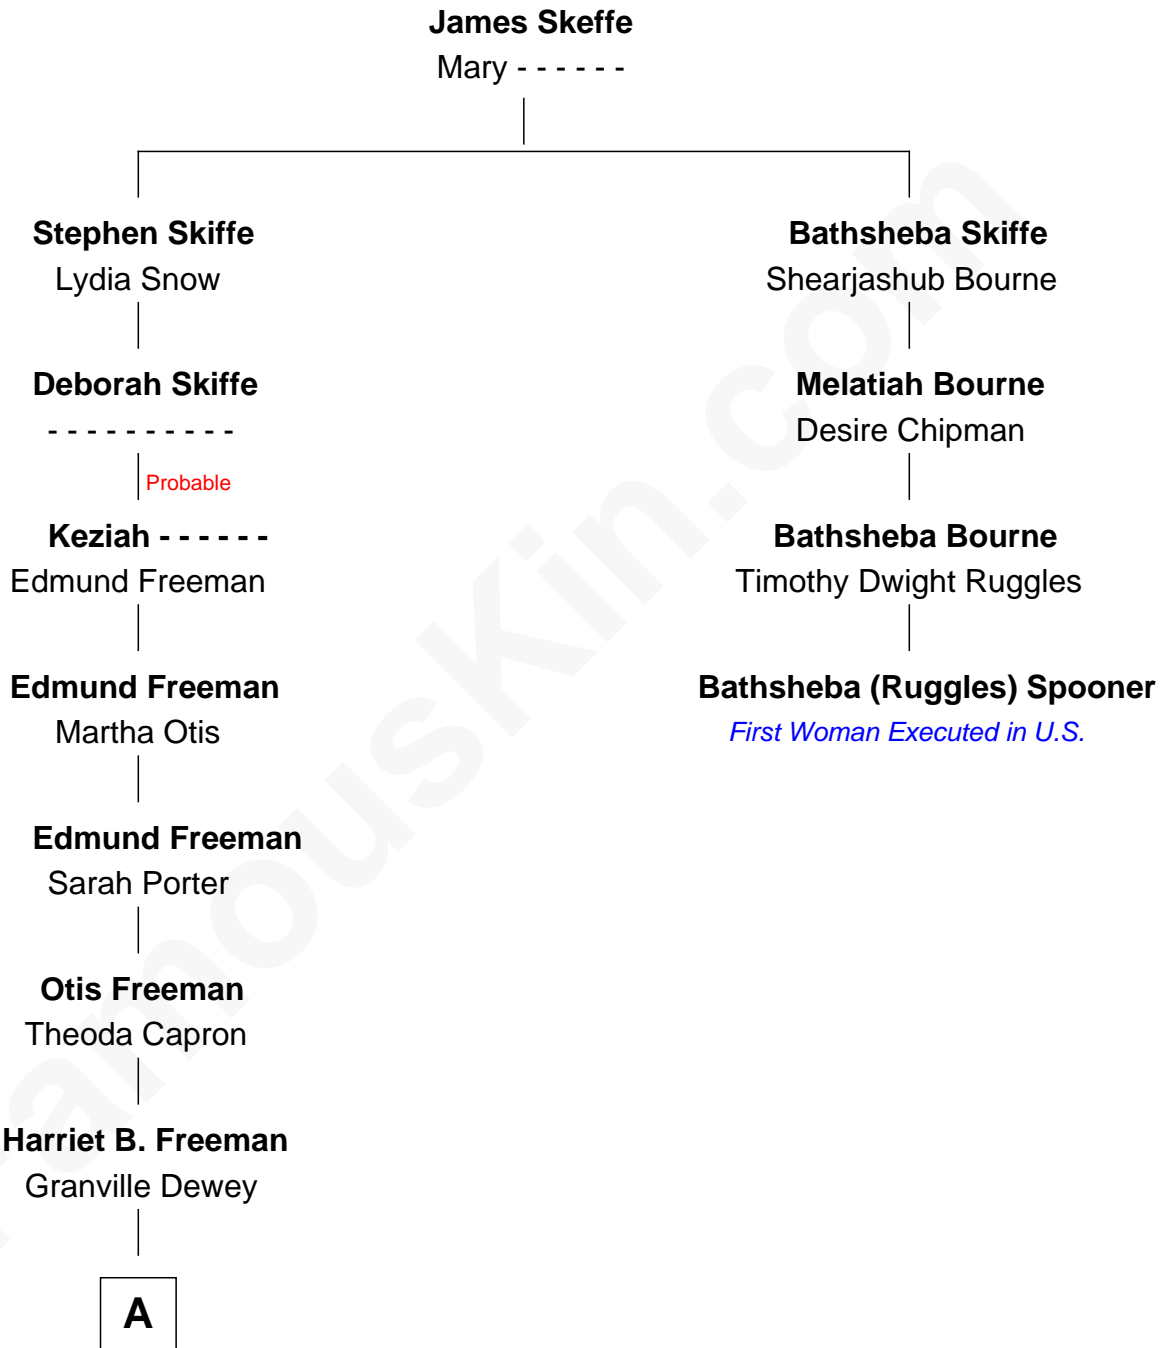

FamousKin.com
Relationship Chart of
Thomas Edmund Dewey
47th Governor of New York

3rd cousin 6 times removed of

Bathsheba (Ruggles) Spooner

First woman executed for murder in U.S. by non-British government

A

George Martin Dewey

Emma Bingham

George Martin Dewey

Annie L. Thomas

Thomas Edmund Dewey

47th Governor of New York

FamousKin.com