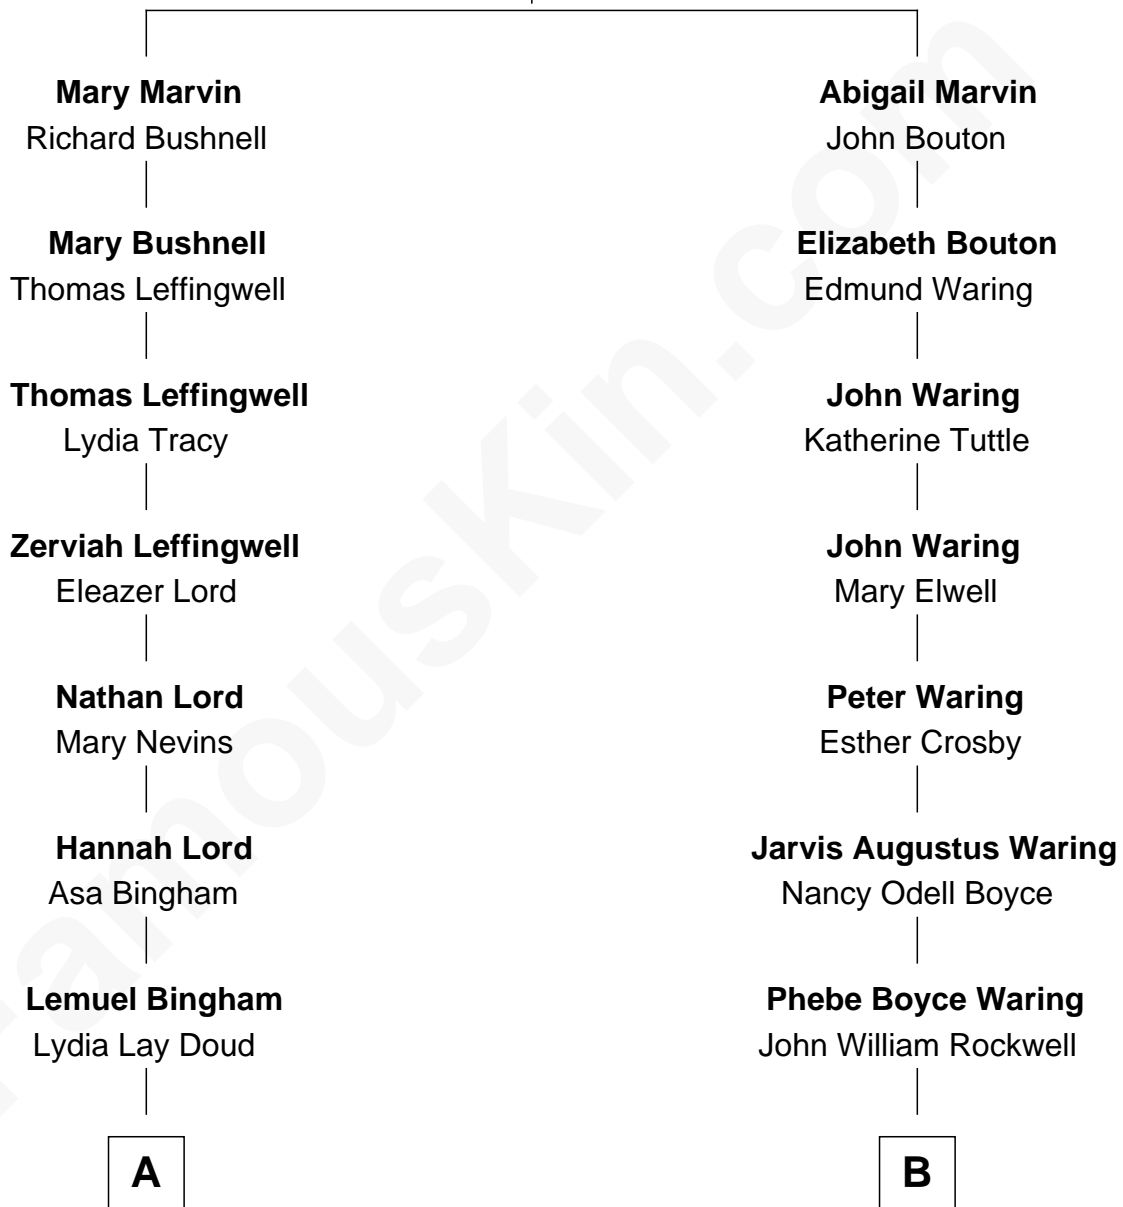

FamousKin.com Relationship Chart of

Thomas Edmund Dewey

47th Governor of New York

8th cousin 1 time removed of

Norman Rockwell

American Artist

Matthew Marvin

Elizabeth - - - - -

A

Emma Bingham
George Martin Dewey

George Martin Dewey
Annie L. Thomas

Thomas Edmund Dewey
47th Governor of New York

B

Jarvis Waring Rockwell
Anne Mary Hill

Norman Rockwell
American Artist

FamousKin.com