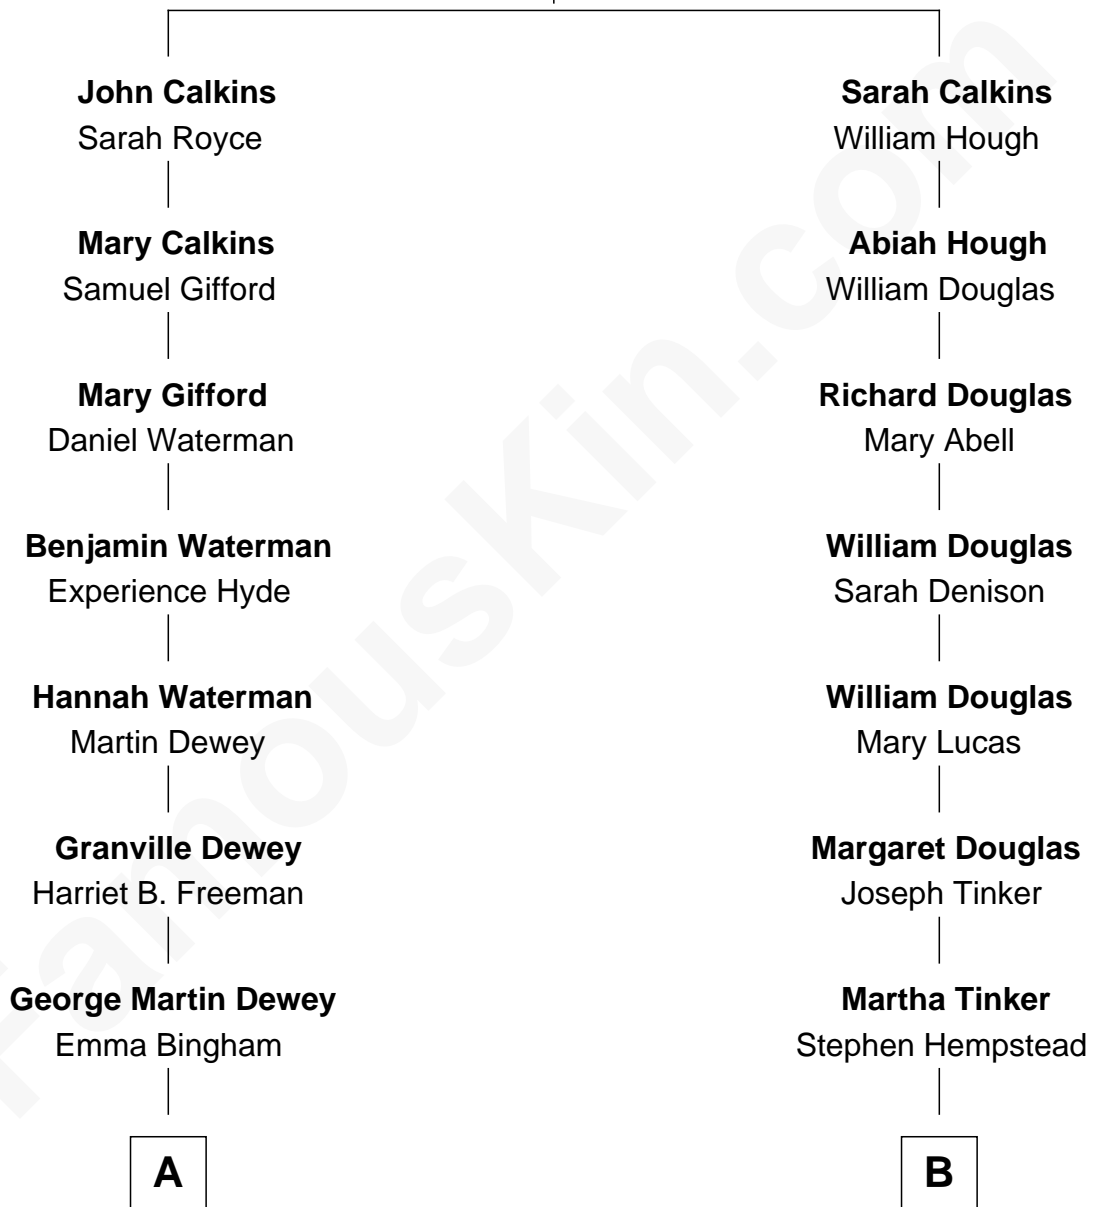

FamousKin.com
Relationship Chart of
Thomas Edmund Dewey
47th Governor of New York

8th cousin 4 times removed of

Richard Gere
Movie Actor

Hugh Calkins
 Anne - - - - -

A

George Martin Dewey

Annie L. Thomas

Thomas Edmund Dewey

47th Governor of New York

B

Gurdon Douglass Hempstead

Mary L. Newton

Julia Anne Hempstead

Elisha Thomas Tiffany

Nelson Leroy Tiffany

Evaline Harriet Williams