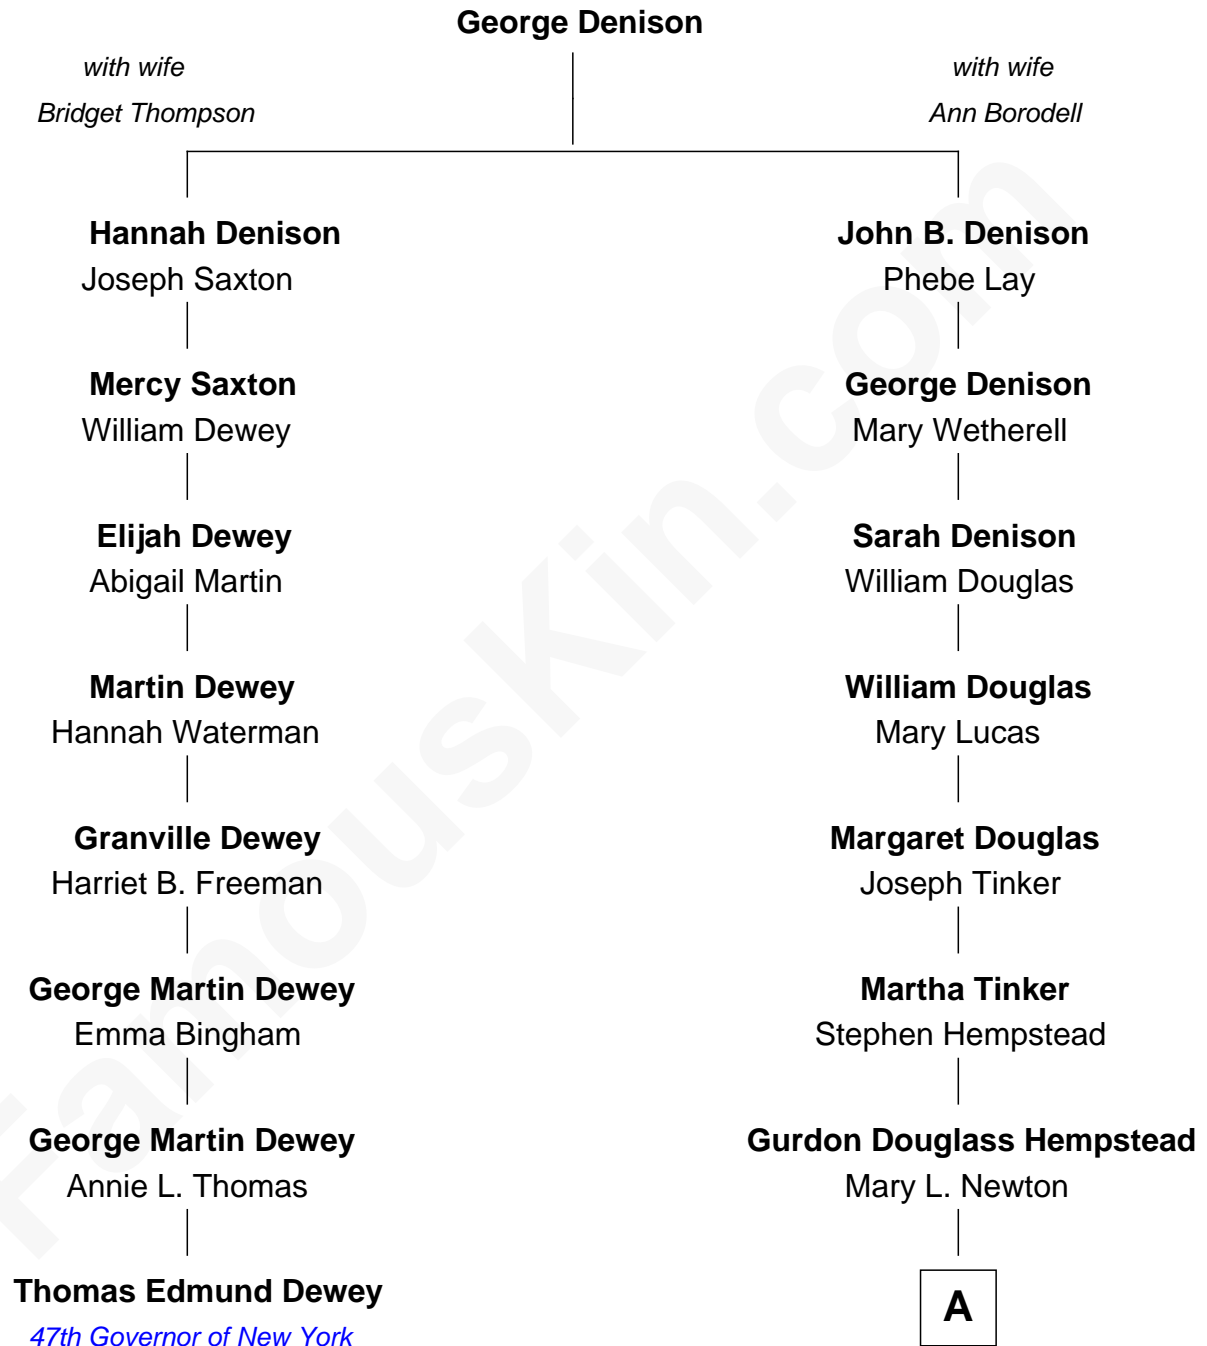

**FamousKin.com**  
**Relationship Chart of**  
**Thomas Edmund Dewey**  
*47th Governor of New York*

7th cousin 4 times removed of

**Richard Gere**  
*Movie Actor*

**A**

**Julia Anne Hempstead**

Elisha Thomas Tiffany

**Nelson Leroy Tiffany**

Evaline Harriet Williams

**William Stanton Tiffany**

Anna Rebecca Stevens

**Doris Anna Tiffany**

Homer George Gere

**Richard Gere**

*Movie Actor*