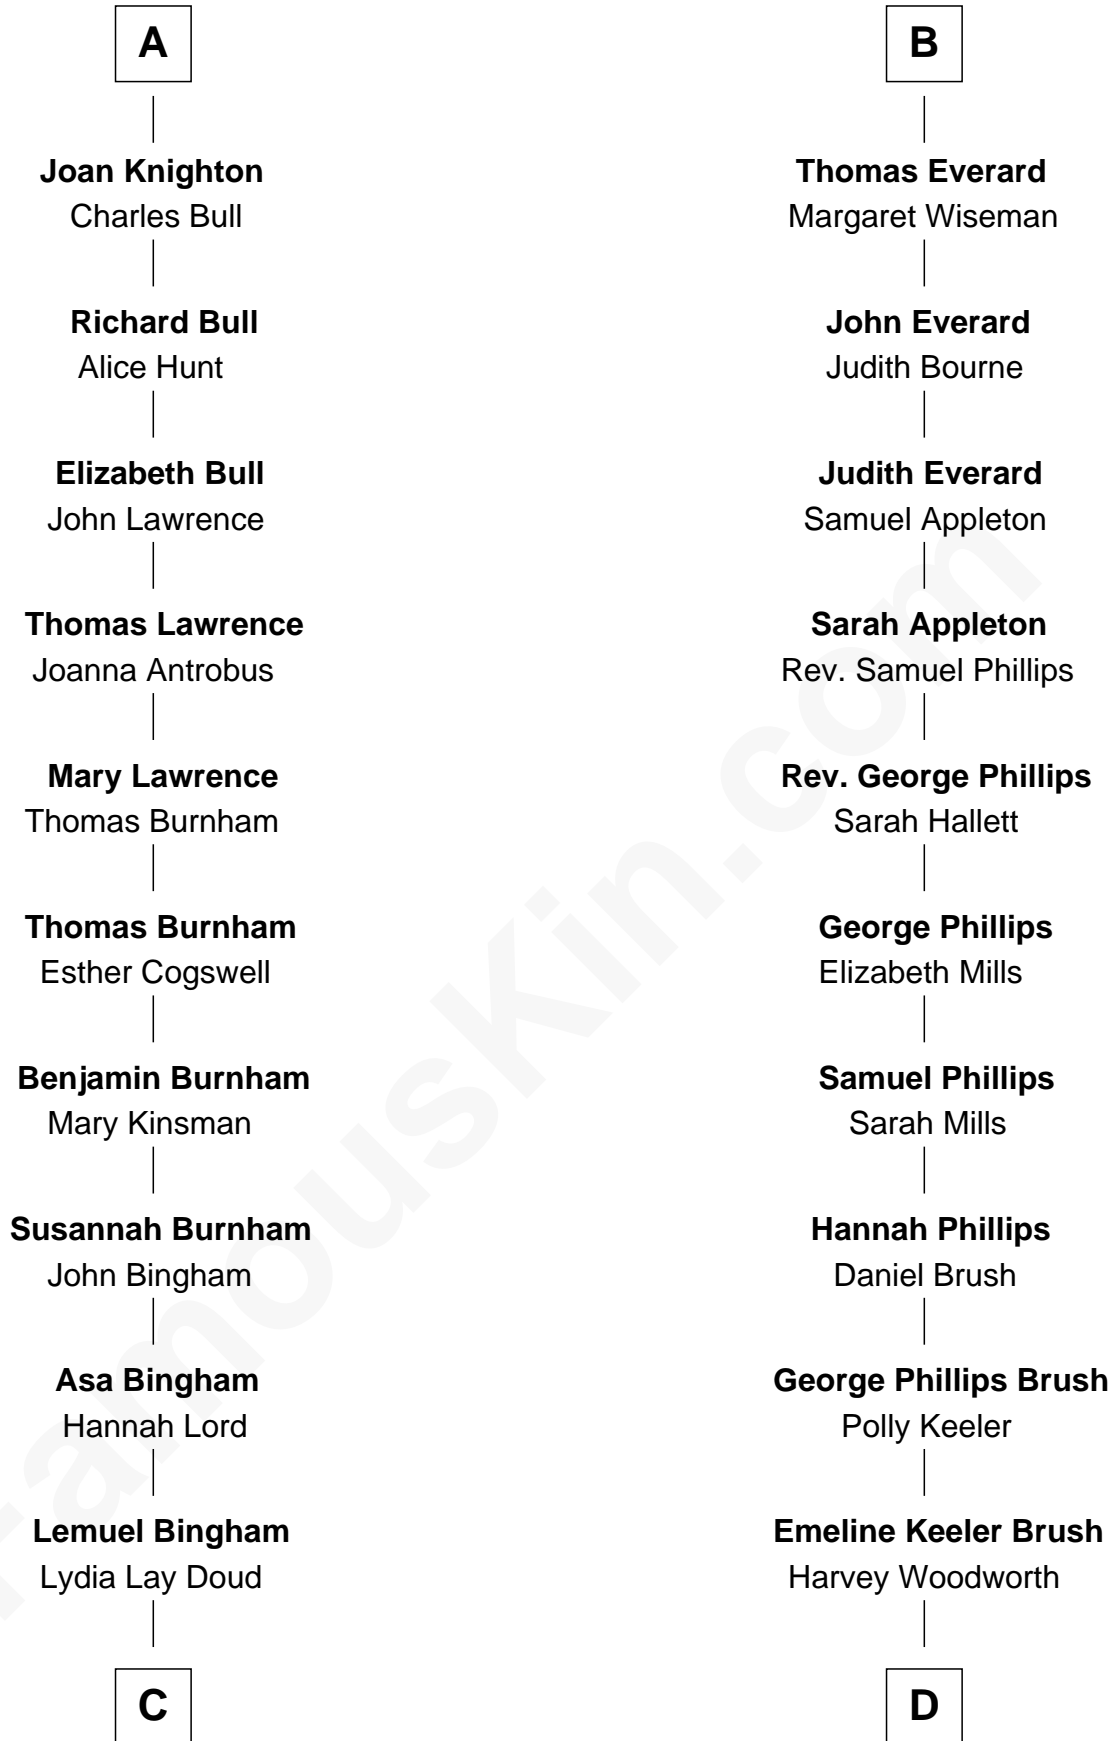

FamousKin.com
Relationship Chart of
Thomas Edmund Dewey
47th Governor of New York

19th cousin 2 times removed of

Bill Gates
Founder of Microsoft

C

Emma Bingham
George Martin Dewey

George Martin Dewey
Annie L. Thomas

Thomas Edmund Dewey
47th Governor of New York

D

Louise Marie Woodworth
Thomas George Maxwell

James W. Maxwell
Belle Oakley

James Willard Maxwell
Adelle Thompson

Mary A. Maxwell
William Henry Gates

Bill Gates
Founder of Microsoft