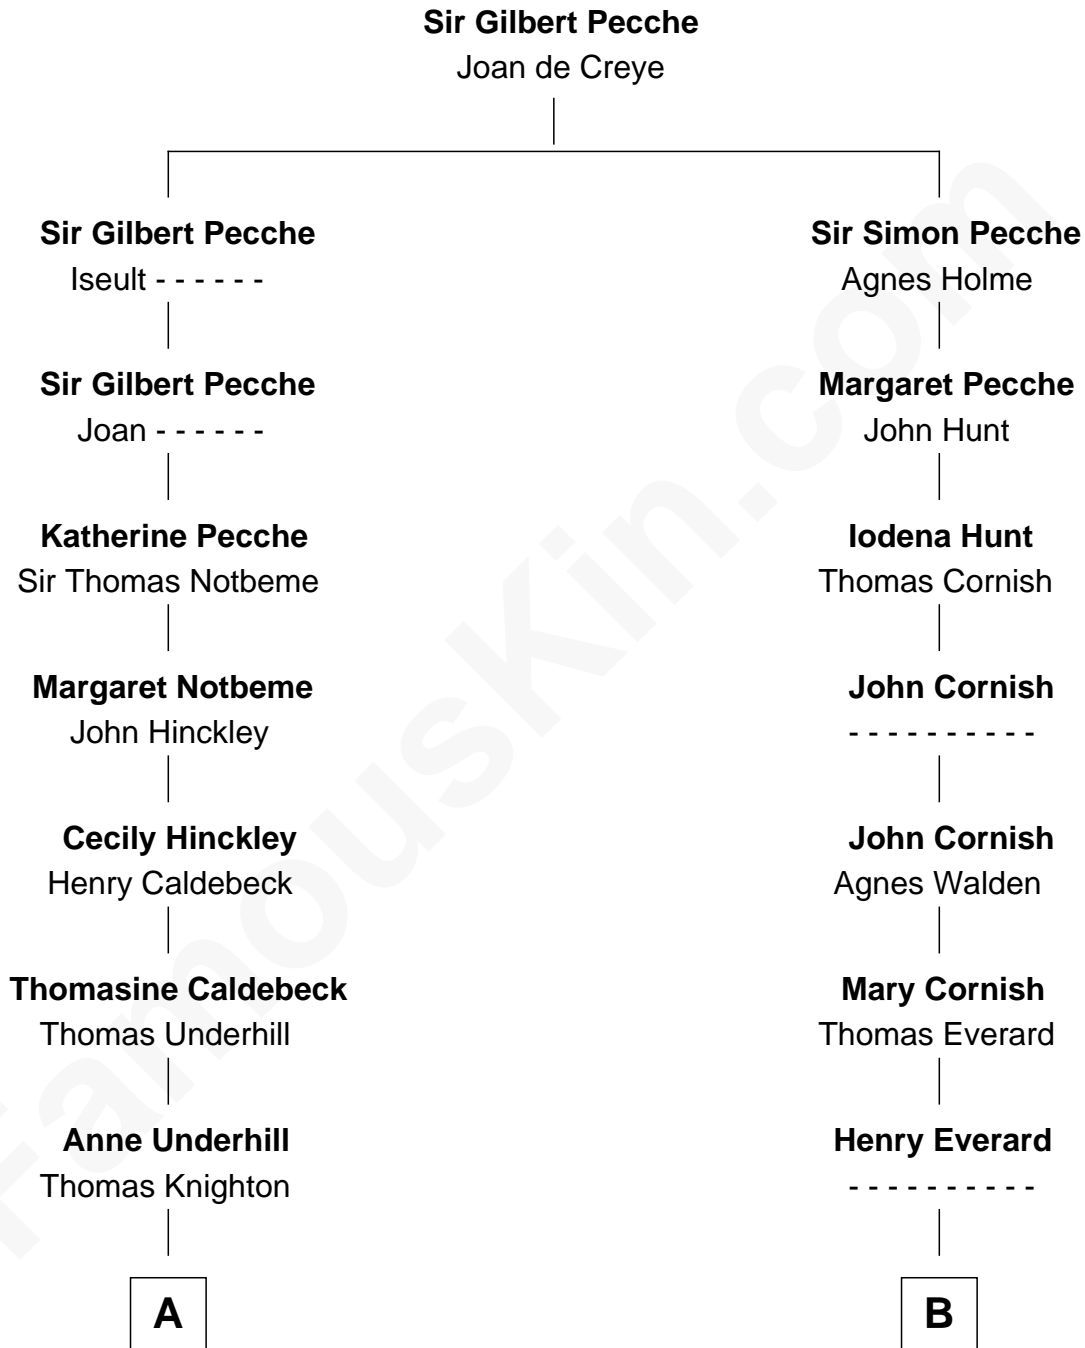

FamousKin.com
Relationship Chart of
Thomas Edmund Dewey
47th Governor of New York

19th cousin 2 times removed of

Bill Gates
Founder of Microsoft

C

Emma Bingham
George Martin Dewey

George Martin Dewey
Annie L. Thomas

Thomas Edmund Dewey
47th Governor of New York

D

Louise Marie Woodworth
Thomas George Maxwell

James W. Maxwell
Belle Oakley

James Willard Maxwell
Adelle Thompson

Mary A. Maxwell
William Henry Gates

Bill Gates
Founder of Microsoft