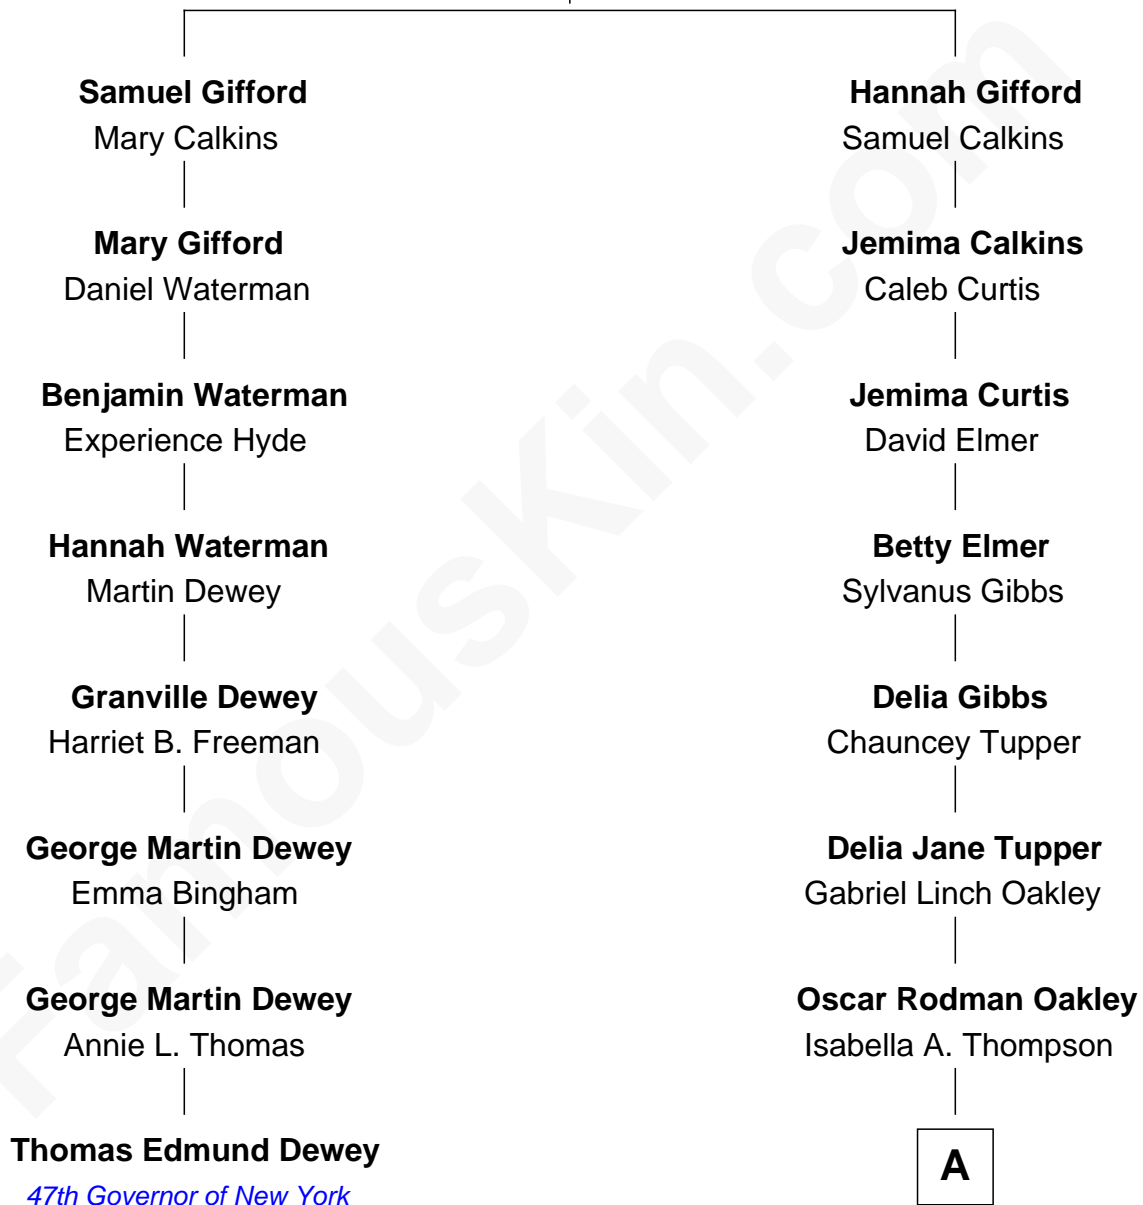

FamousKin.com
Relationship Chart of
Thomas Edmund Dewey
47th Governor of New York

7th cousin 3 times removed of

Bill Gates
Founder of Microsoft

Stephen Gifford
 Hannah Gore

A

—
Belle Oakley

James W. Maxwell

—
James Willard Maxwell

Adelle Thompson

—
Mary A. Maxwell

William Henry Gates

—
Bill Gates

Founder of Microsoft