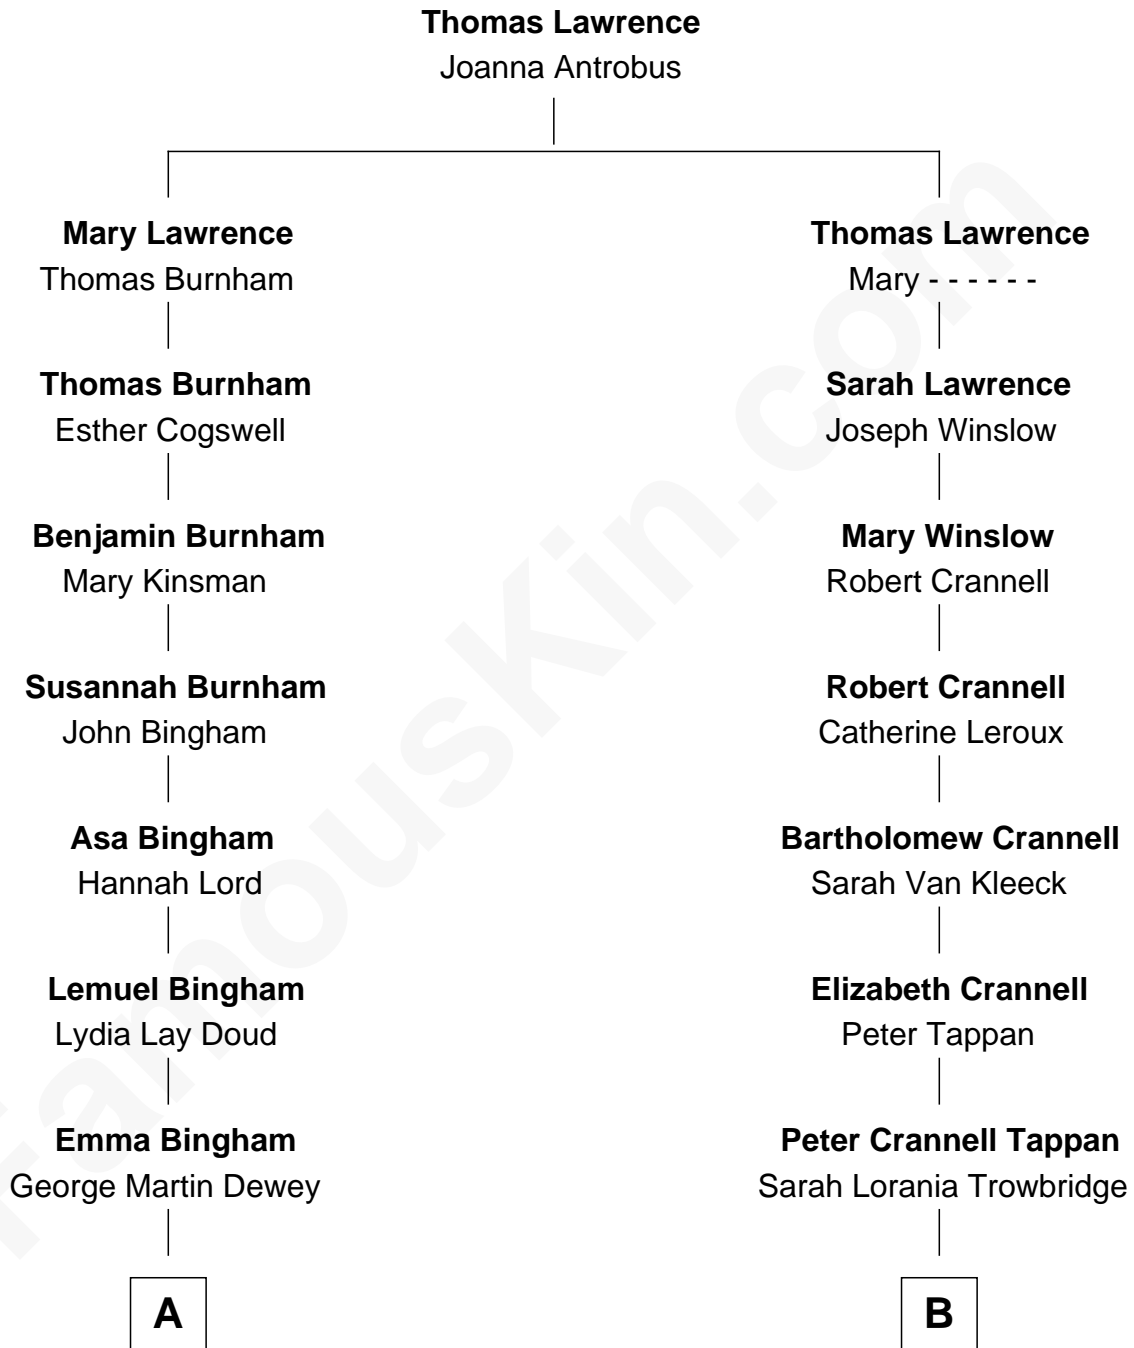

FamousKin.com
Relationship Chart of
Thomas Edmund Dewey
47th Governor of New York

8th cousin 3 times removed of
Howard Dean
79th Governor of Vermont

A

George Martin Dewey

Annie L. Thomas

Thomas Edmund Dewey

47th Governor of New York

B

Helen Tappen

Bartow White Van Voorhis

Helen Abby Van Voorhis

Thomas A. Maitland

James William Maitland

Sylvia Wigglesworth

Andrea Belden Maitland

Howard Brush Dean

Howard Dean

79th Governor of Vermont