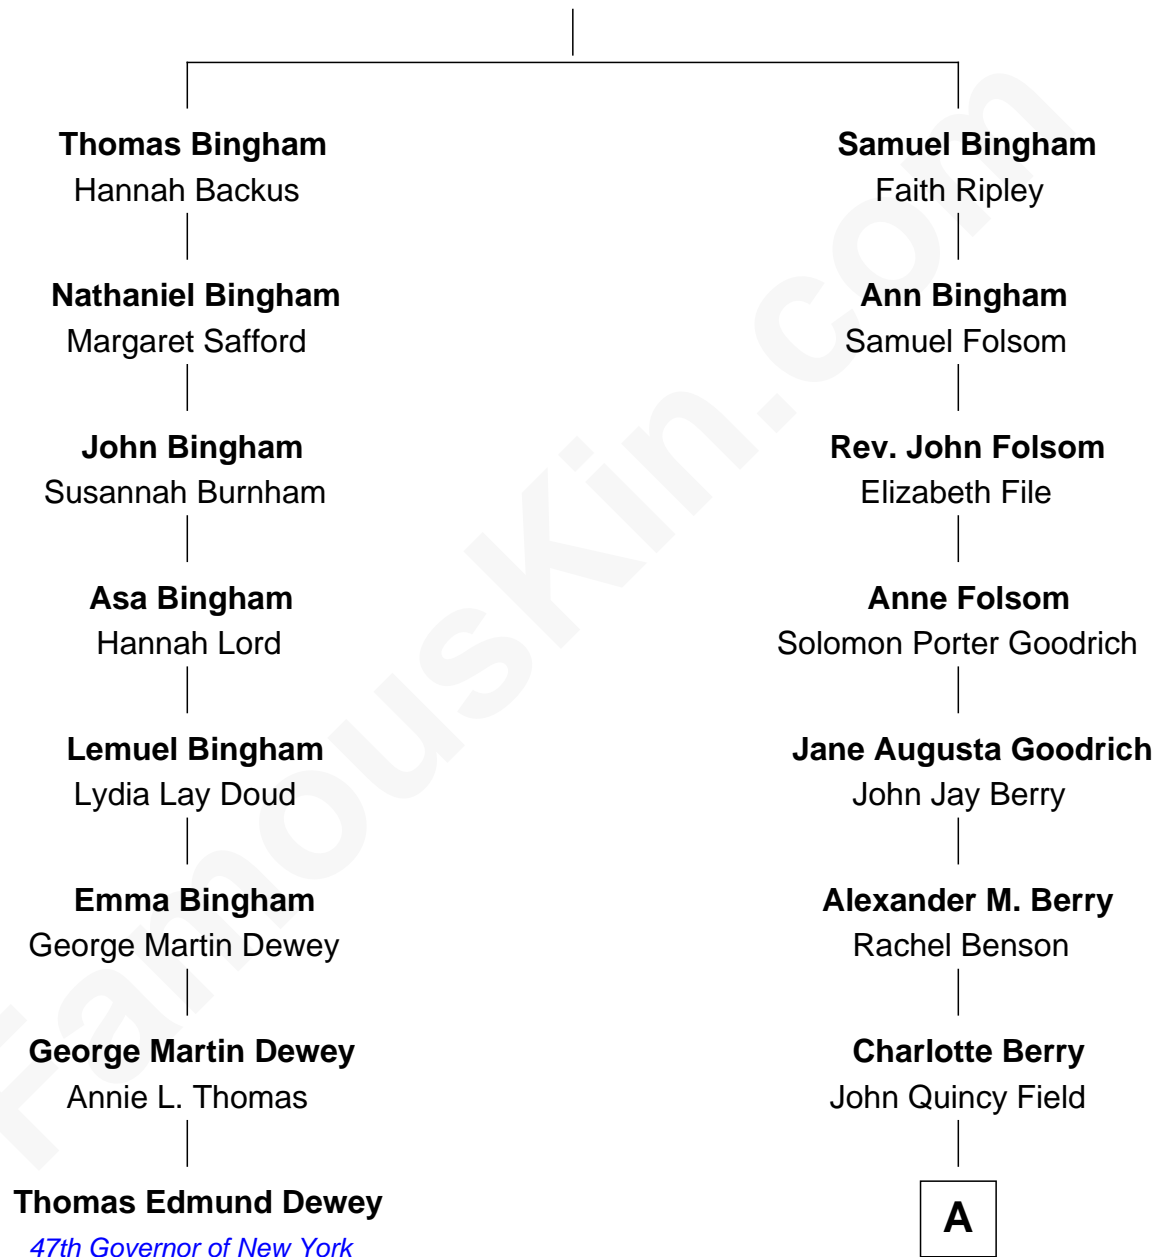

FamousKin.com
Relationship Chart of
Thomas Edmund Dewey
47th Governor of New York

7th cousin 2 times removed of

Sally Field

TV and Movie Actress

Thomas Bingham

Mary Rudd

A

Fleet Folsom Field

Jane Elizabeth Fox

Richard Dryden Field

Margaret Joy Morlan

Sally Field

TV and Movie Actress

FamousKin.com