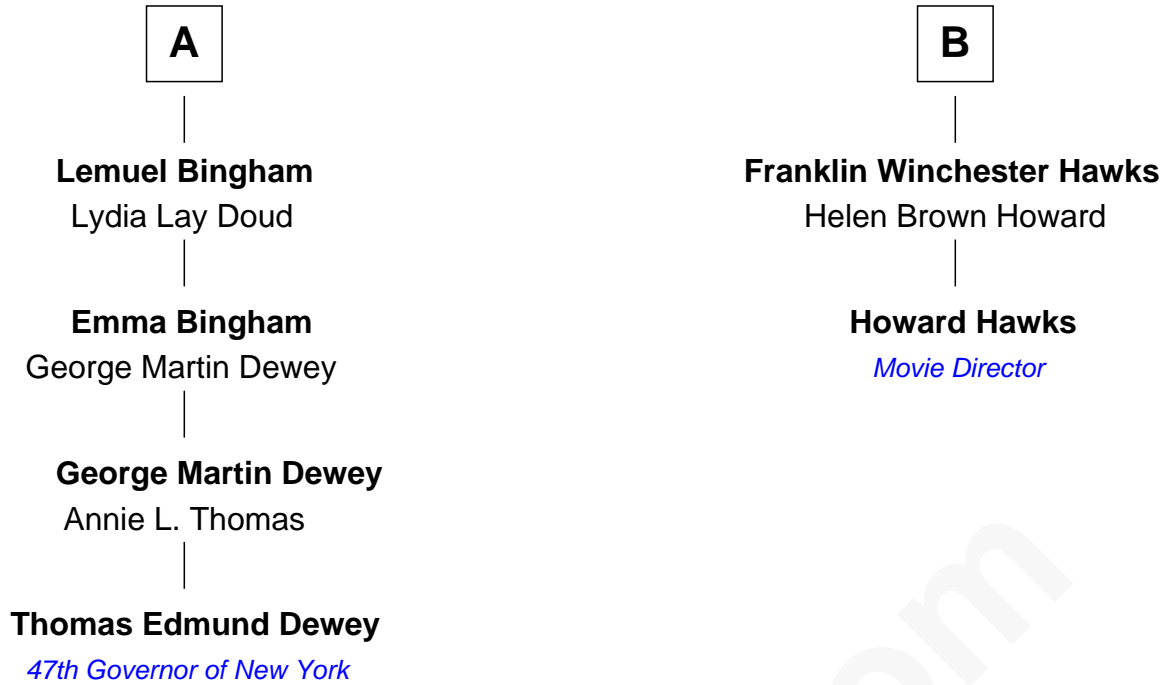

FamousKin.com