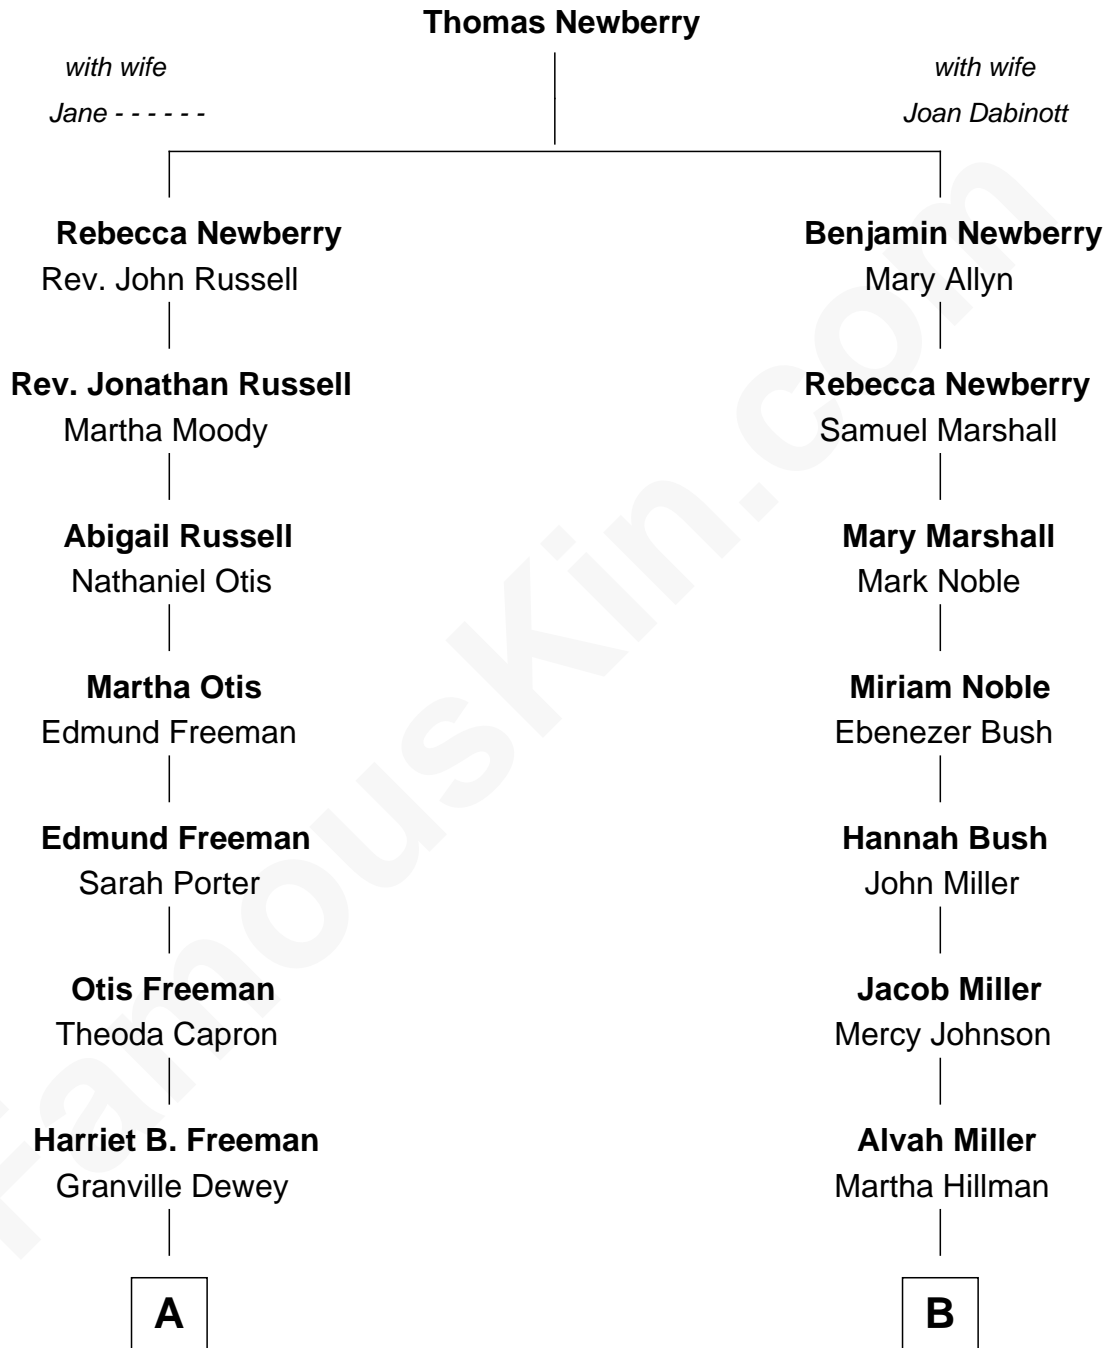

FamousKin.com
Relationship Chart of
Thomas Edmund Dewey
47th Governor of New York

9th cousin of

Agatha Christie
Murder Mystery Author

A

George Martin Dewey

Emma Bingham

George Martin Dewey

Annie L. Thomas

Thomas Edmund Dewey

47th Governor of New York

B

Nathaniel Frary Miller

Martha Messervey

Frederick Alvah Miller

Clarissa Boehmer

Agatha Christie