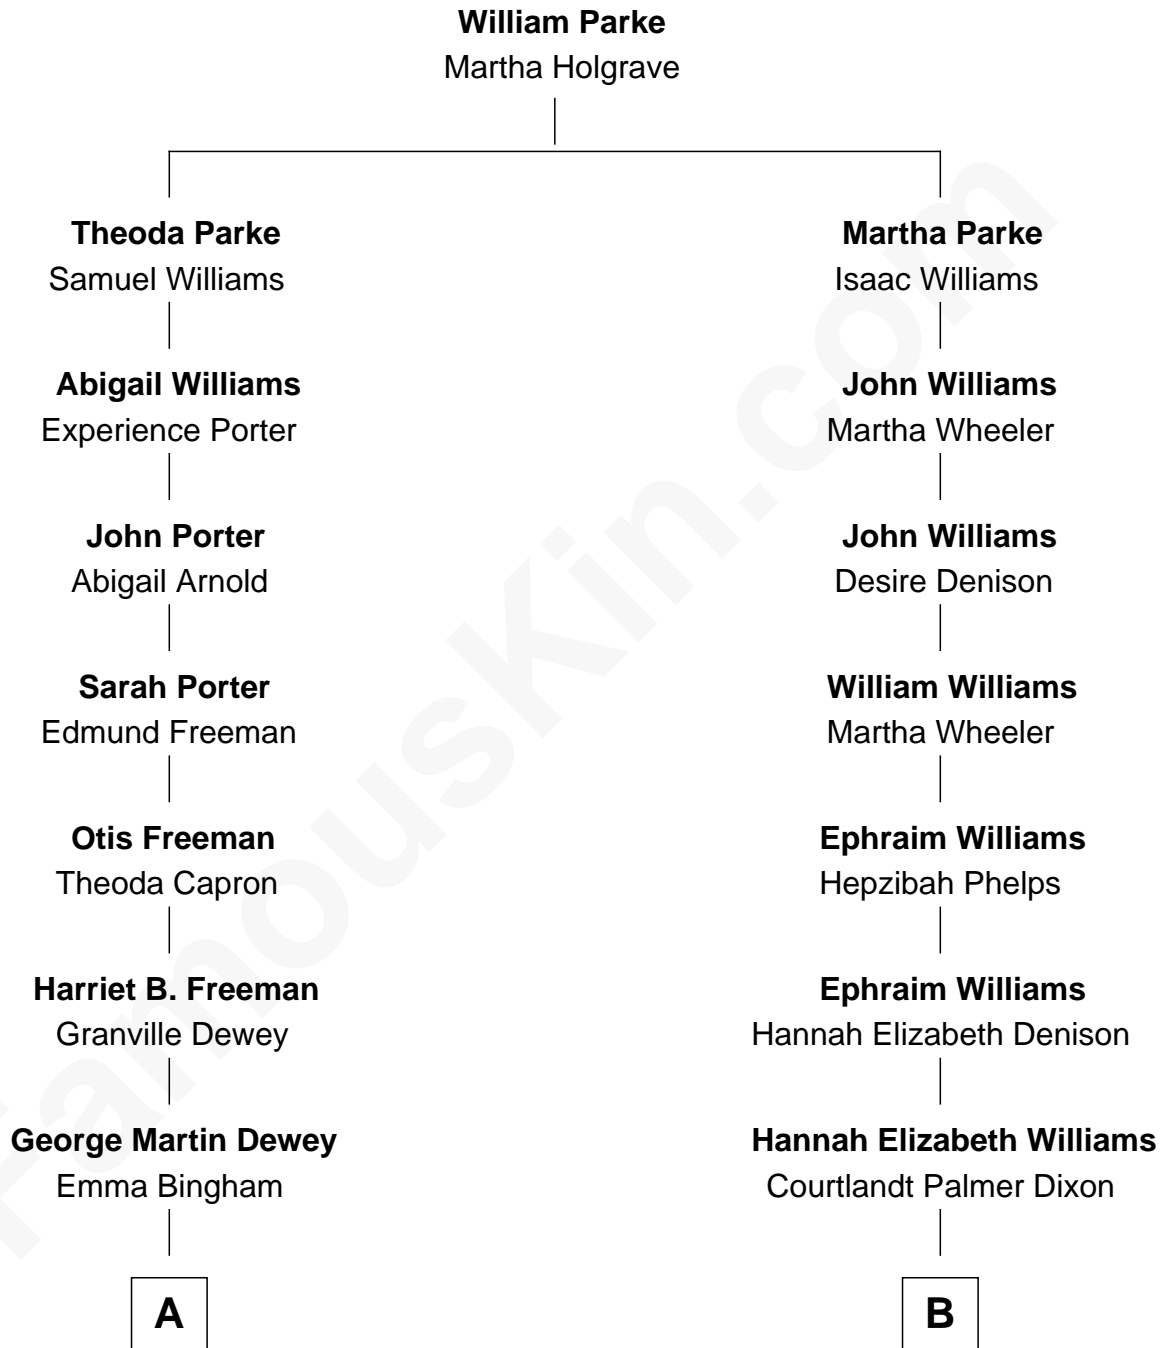

# FamousKin.com Relationship Chart of

**Thomas Edmund Dewey**

*47th Governor of New York*

8th cousin 1 time removed of

**Louis Auchincloss**

*Author*

**A**

**George Martin Dewey**

Annie L. Thomas

**Thomas Edmund Dewey**

*47th Governor of New York*

**B**

**Pauline Williams Dixon**

Louis Lee Stanton

**Priscilla Dixon Stanton**

Joseph Howland Auchincloss

**Louis Auchincloss**

*Author*

FamousKin.com