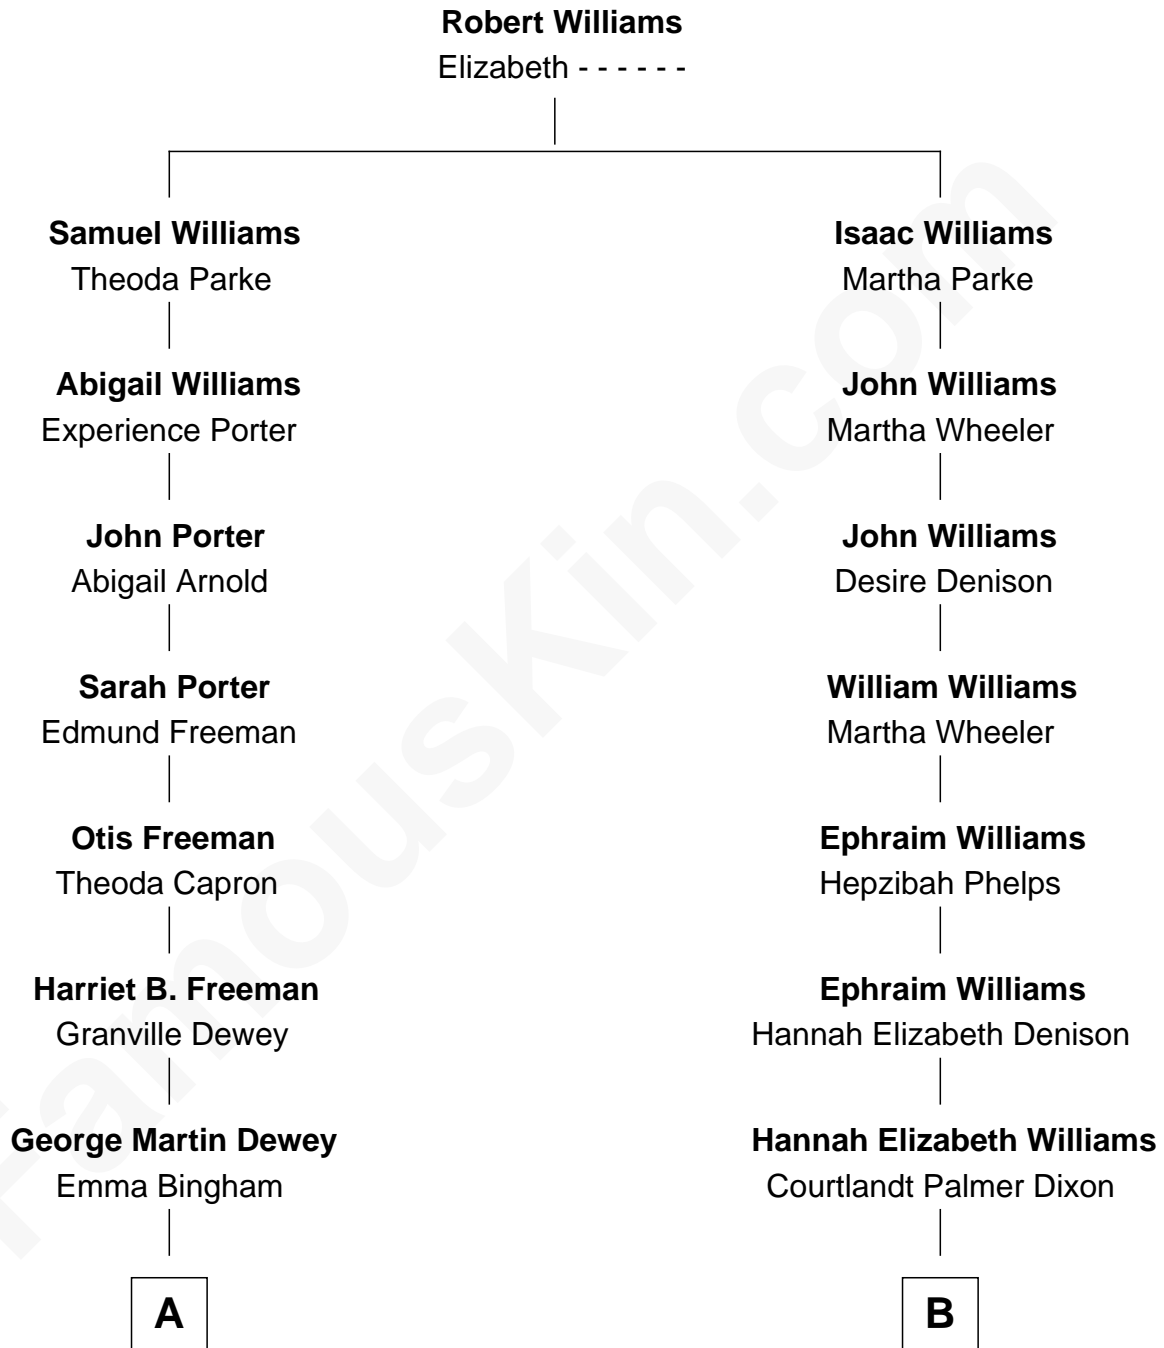

FamousKin.com Relationship Chart of

Thomas Edmund Dewey

47th Governor of New York

8th cousin 1 time removed of

Louis Auchincloss

Author

A

George Martin Dewey

Annie L. Thomas

Thomas Edmund Dewey

47th Governor of New York

B

Pauline Williams Dixon

Louis Lee Stanton

Priscilla Dixon Stanton

Joseph Howland Auchincloss