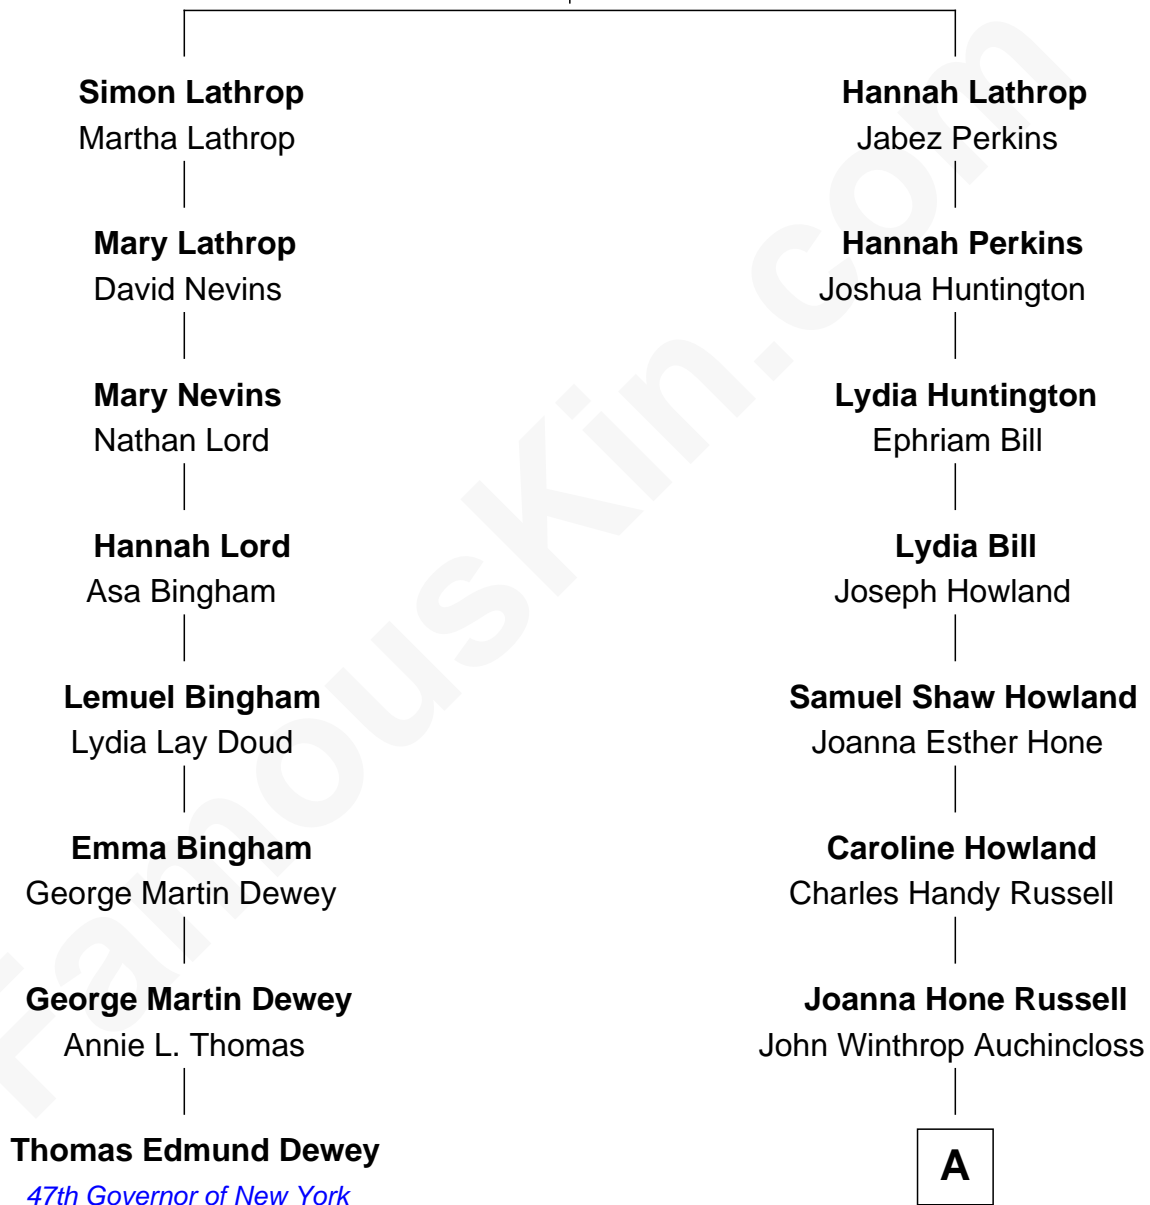

FamousKin.com Relationship Chart of

Thomas Edmund Dewey

47th Governor of New York

7th cousin 1 time removed of

Louis Auchincloss

Author

Samuel Lathrop

Hannah Adgate

A

Joseph Howland Auchincloss

Priscilla Dixon Stanton

Louis Auchincloss

Author

FamousKin.com