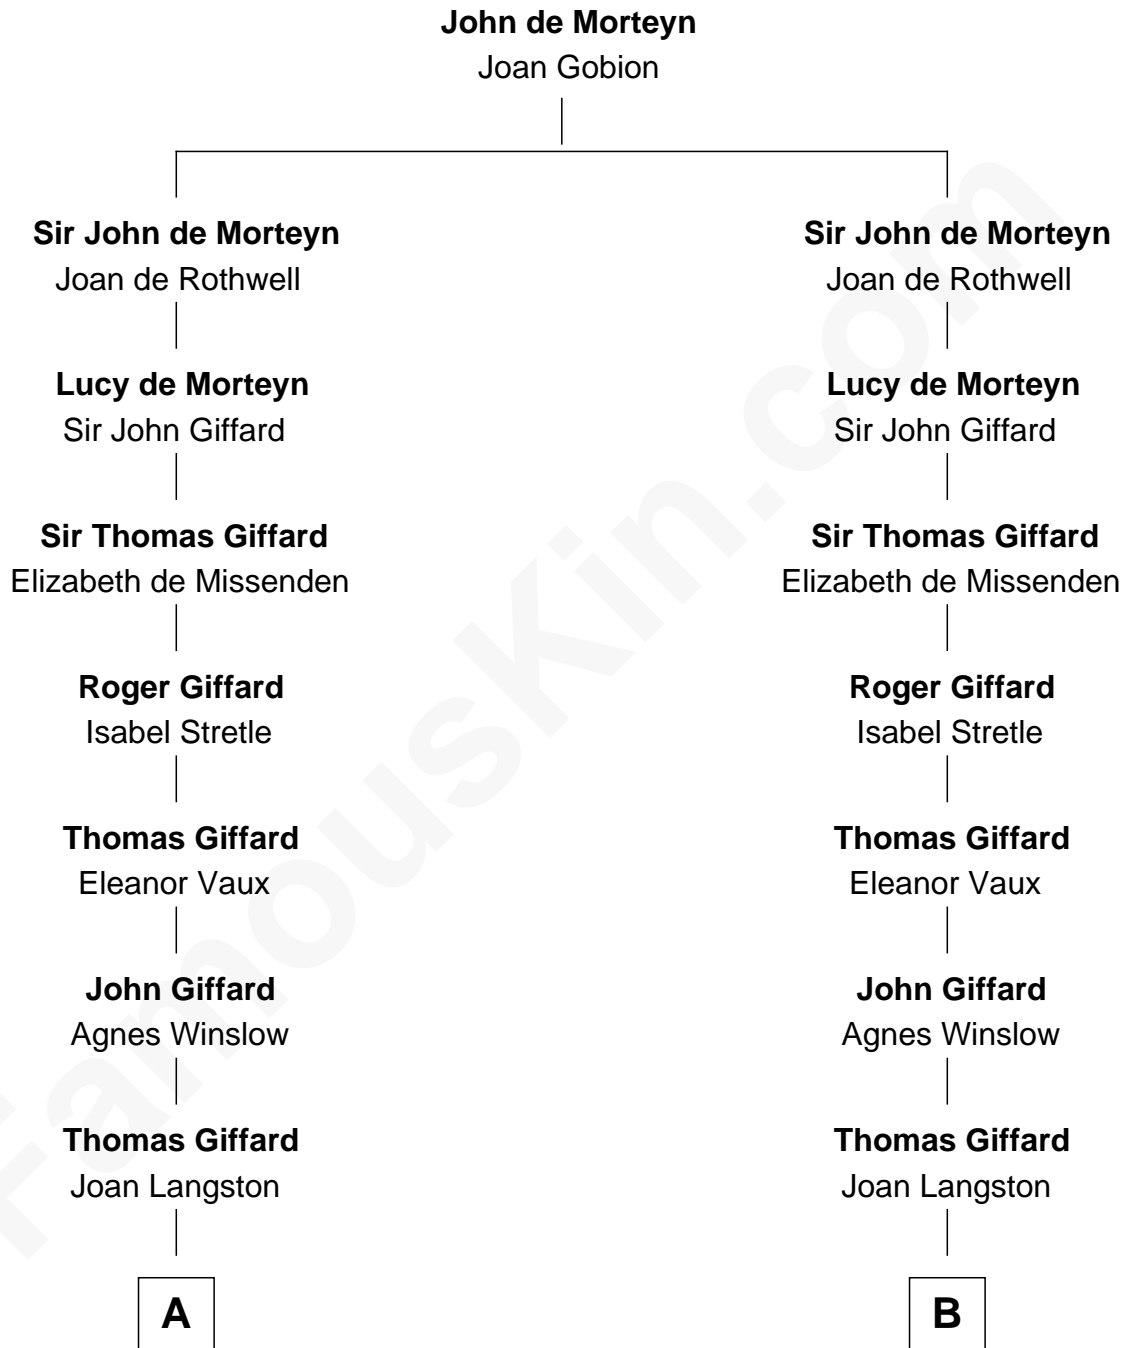

FamousKin.com
Relationship Chart of
Thomas Edmund Dewey
47th Governor of New York

19th cousin 1 time removed of

L. Frank Baum

Author of The Wonderful Wizard of Oz

C

Granville Dewey
Harriet B. Freeman

George Martin Dewey
Emma Bingham

George Martin Dewey
Annie L. Thomas

Thomas Edmund Dewey
47th Governor of New York

D

Oliver Stanton
Rhoda Underwood

Cyntha Ann Stanton
Benjamin Ward Baum

L. Frank Baum
Author of The Wonderful Wizard of Oz

FamousKin.com