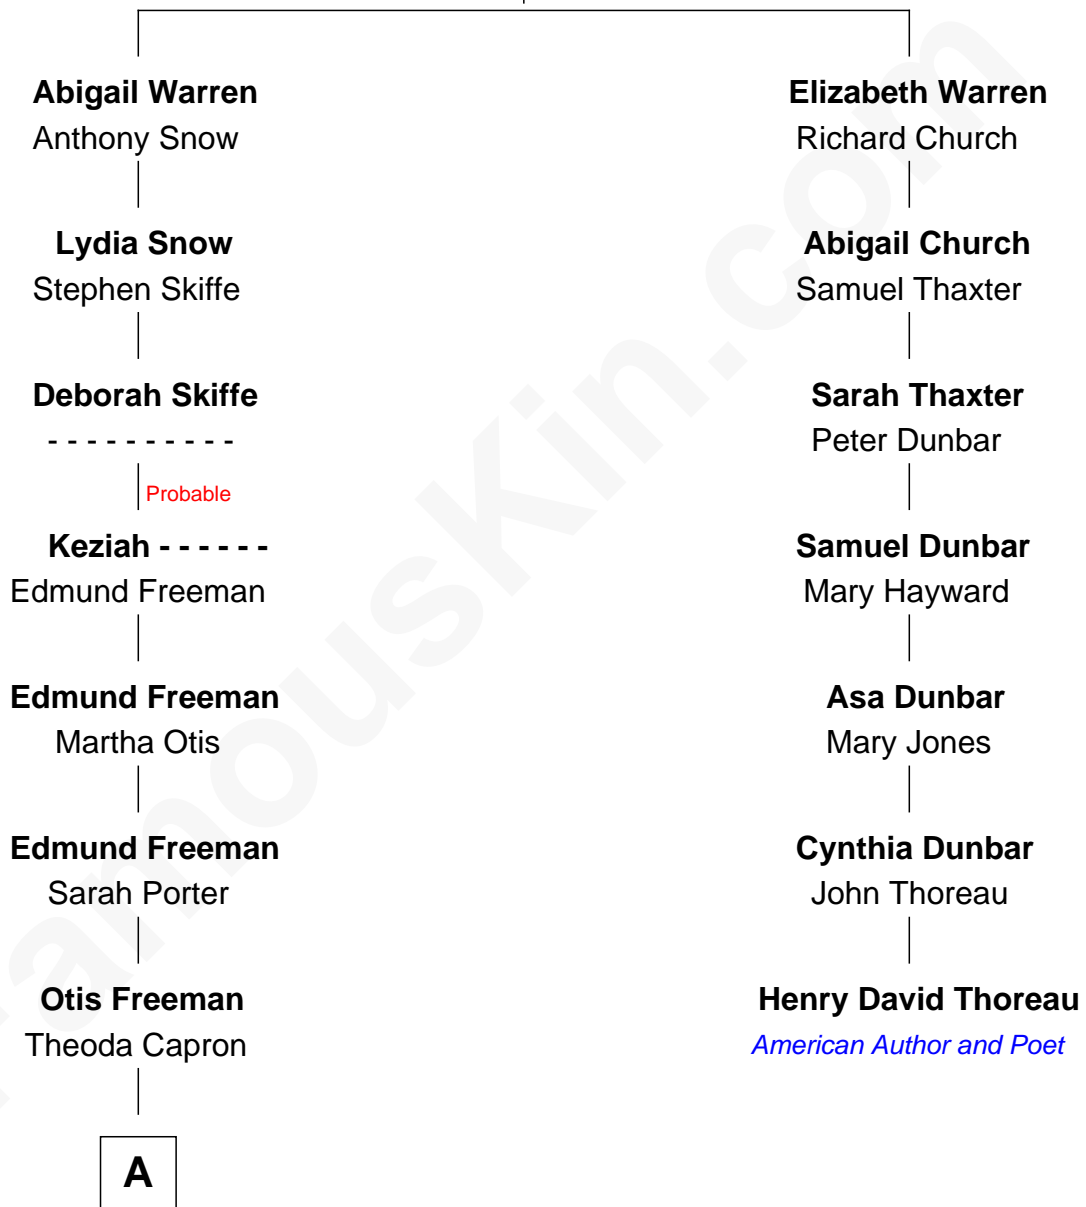

FamousKin.com Relationship Chart of

Thomas Edmund Dewey

47th Governor of New York

6th cousin 4 times removed of

Henry David Thoreau

American Author and Poet

Richard Warren
Elizabeth Walker

A

—
Harriet B. Freeman

Granville Dewey

—
George Martin Dewey

Emma Bingham

—
George Martin Dewey

Annie L. Thomas

—
Thomas Edmund Dewey

47th Governor of New York