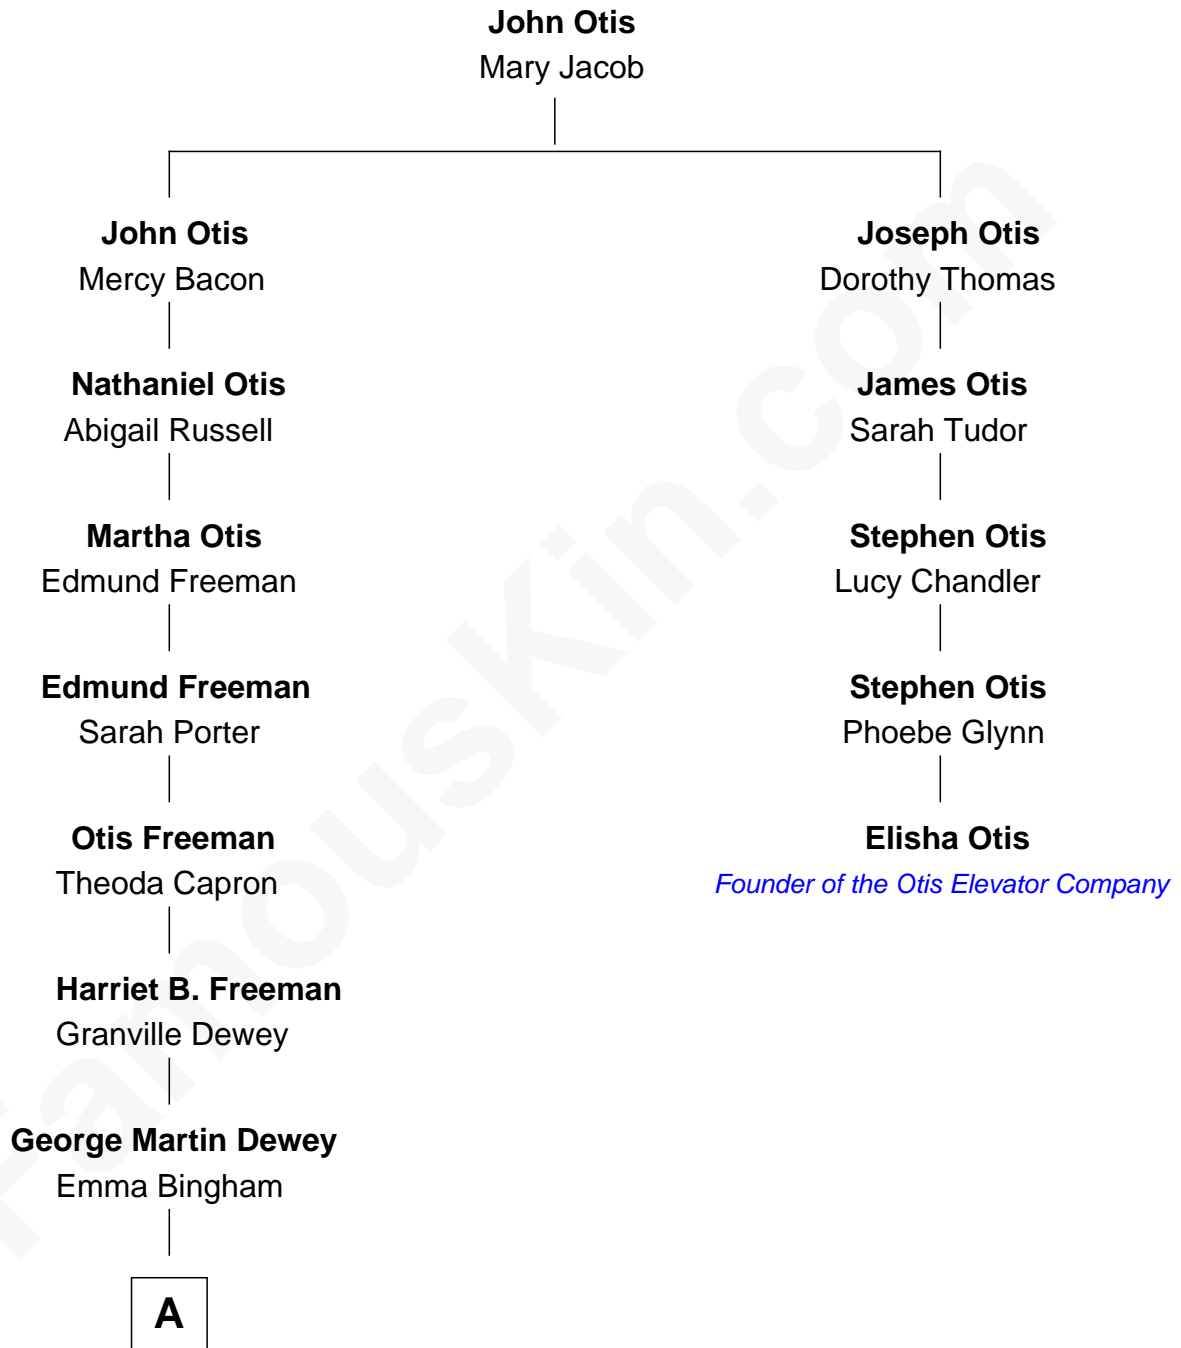

FamousKin.com
Relationship Chart of
Thomas Edmund Dewey
47th Governor of New York

4th cousin 4 times removed of

Elisha Otis

Founder of the Otis Elevator Company

A

George Martin Dewey

Annie L. Thomas

Thomas Edmund Dewey

47th Governor of New York

FamousKin.com