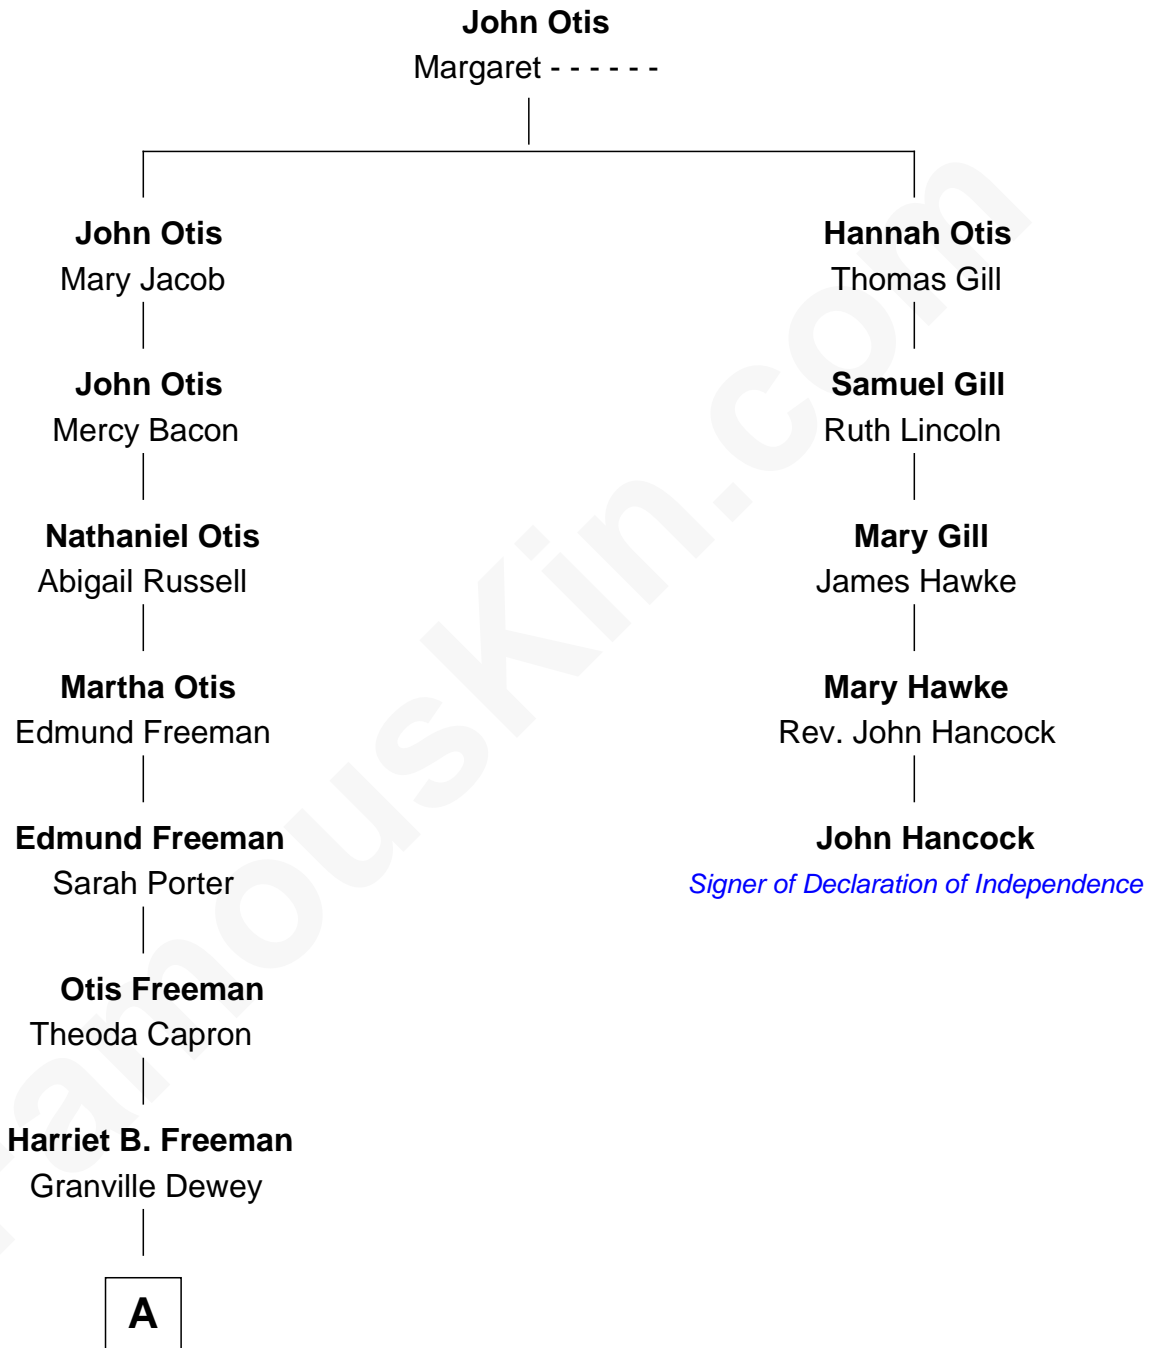

FamousKin.com
Relationship Chart of
Thomas Edmund Dewey
47th Governor of New York

4th cousin 5 times removed of

John Hancock

Signer of the Declaration of Independence

A

George Martin Dewey

Emma Bingham

George Martin Dewey

Annie L. Thomas

Thomas Edmund Dewey

47th Governor of New York

FamousKin.com