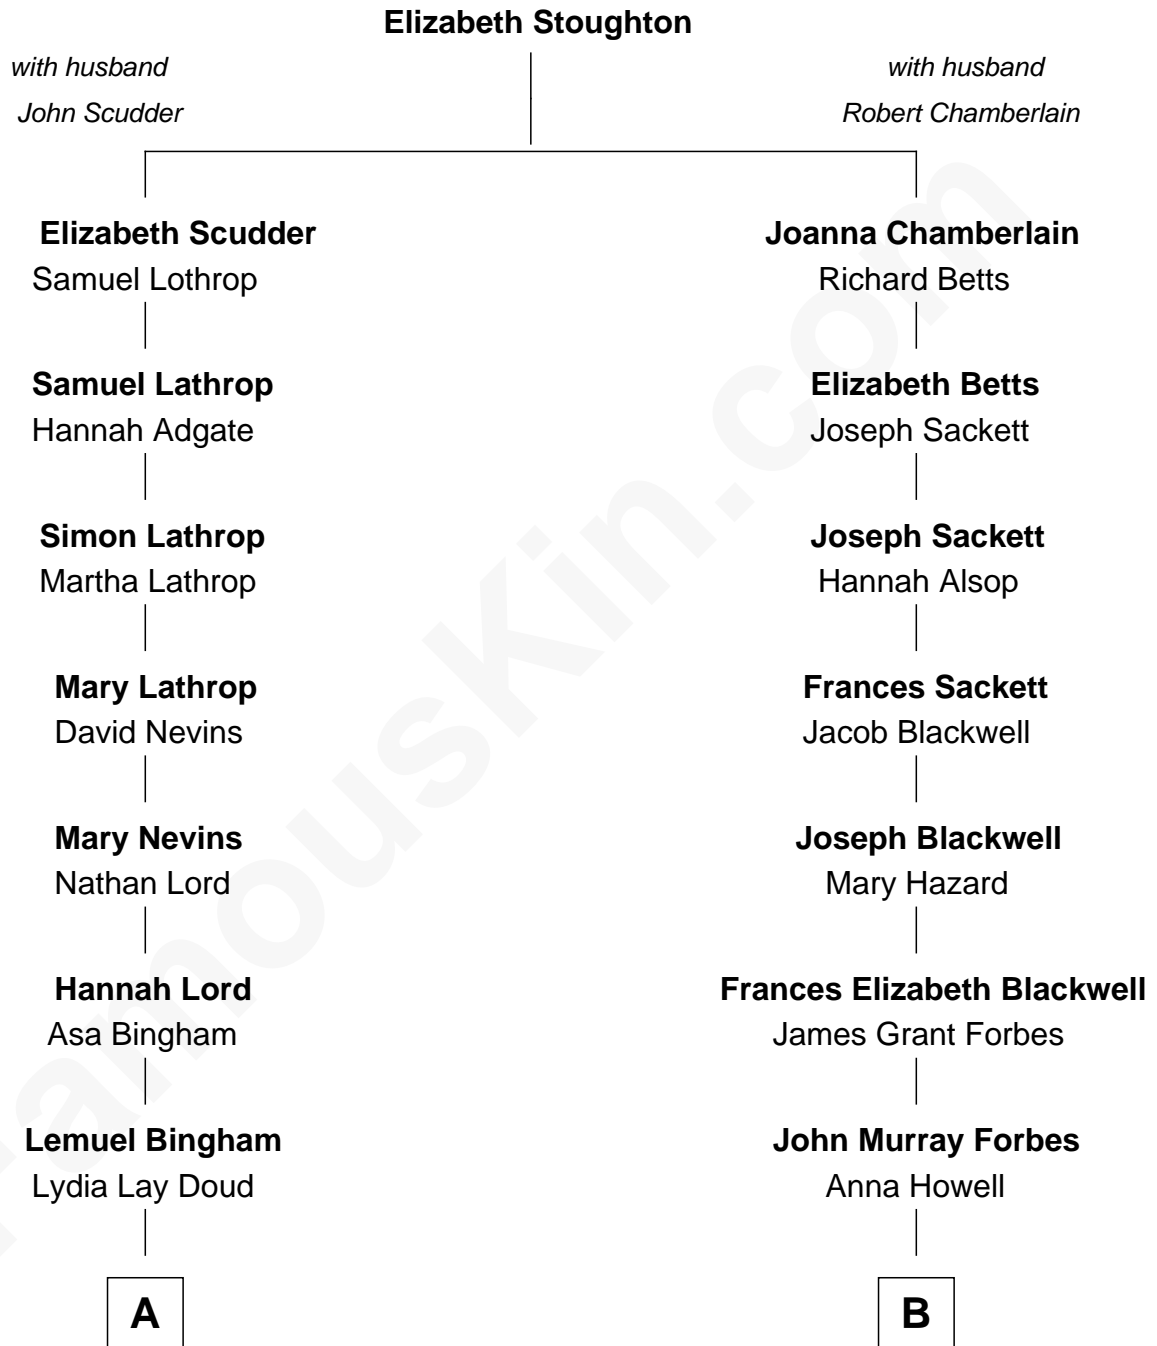

FamousKin.com

Relationship Chart of

Thomas Edmund Dewey

47th Governor of New York

9th cousin 1 time removed of

John Kerry

68th U.S. Secretary of State

A

Emma Bingham
George Martin Dewey

George Martin Dewey
Annie L. Thomas

Thomas Edmund Dewey
47th Governor of New York

B

Francis Blackwell Forbes
Isabel Clarke

James Grant Forbes
Margaret Tyndal Winthrop

Rosemary Isabel Forbes
Richard John Kerry