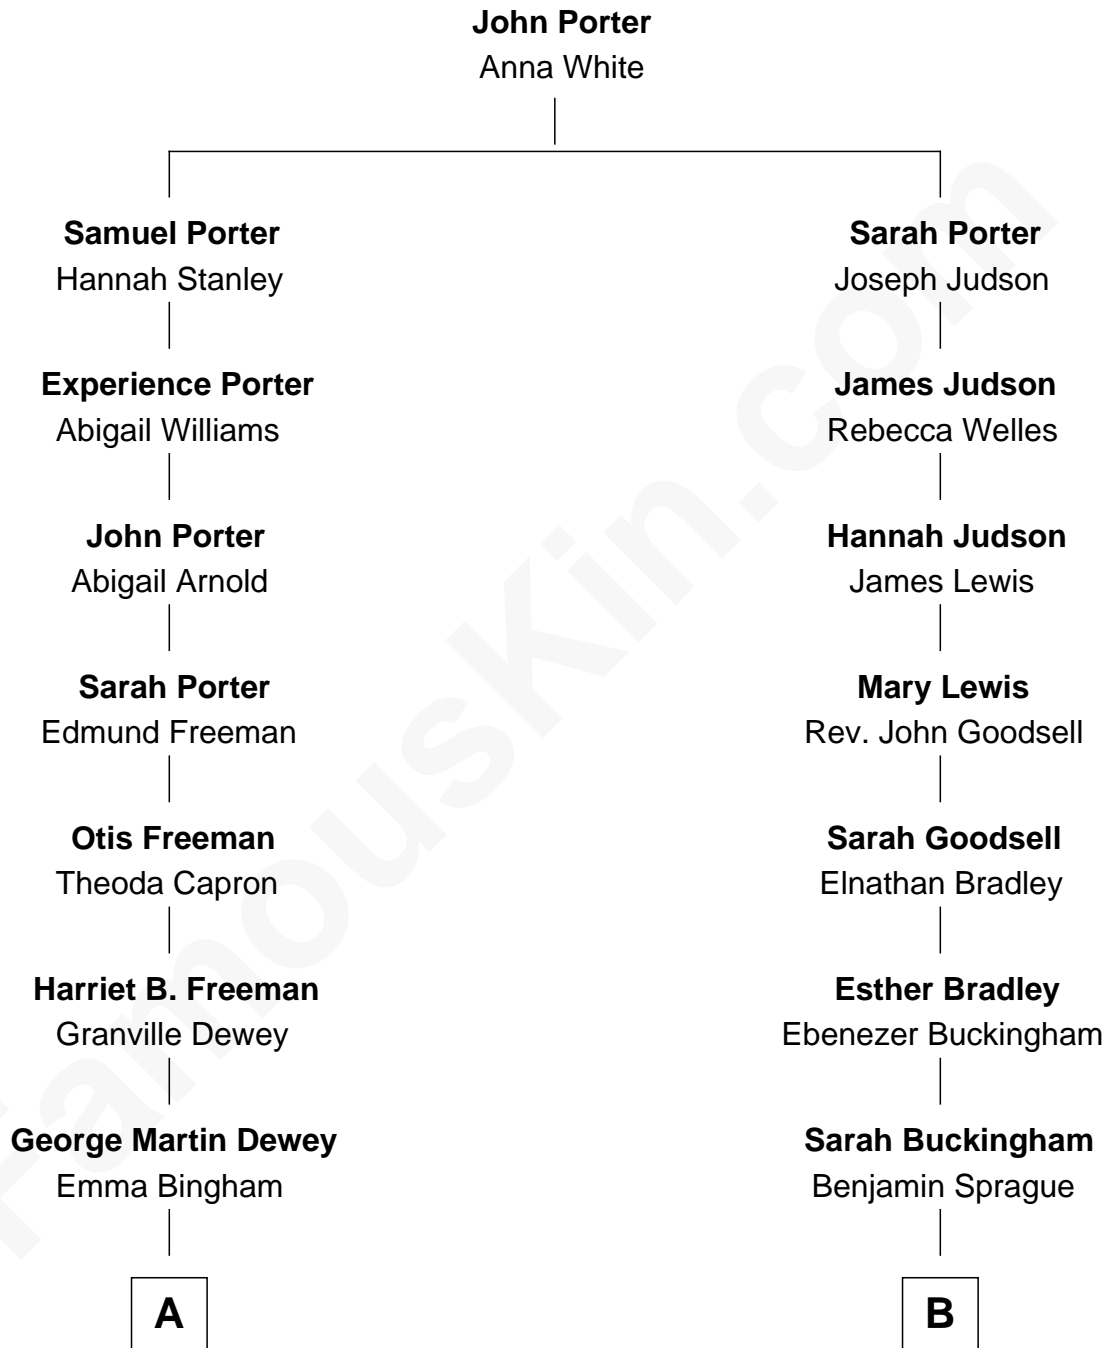

FamousKin.com
Relationship Chart of
Thomas Edmund Dewey
47th Governor of New York

8th cousin 3 times removed of
Lucille Ball
TV Actress - "I Love Lucy"

A

George Martin Dewey

Annie L. Thomas

Thomas Edmund Dewey

47th Governor of New York

B

James B. Sprague

Angeline S. Greene

Helen Sabina Sprague

William C Orcutt

Flora Belle Orcutt

Frederick Charles Hunt