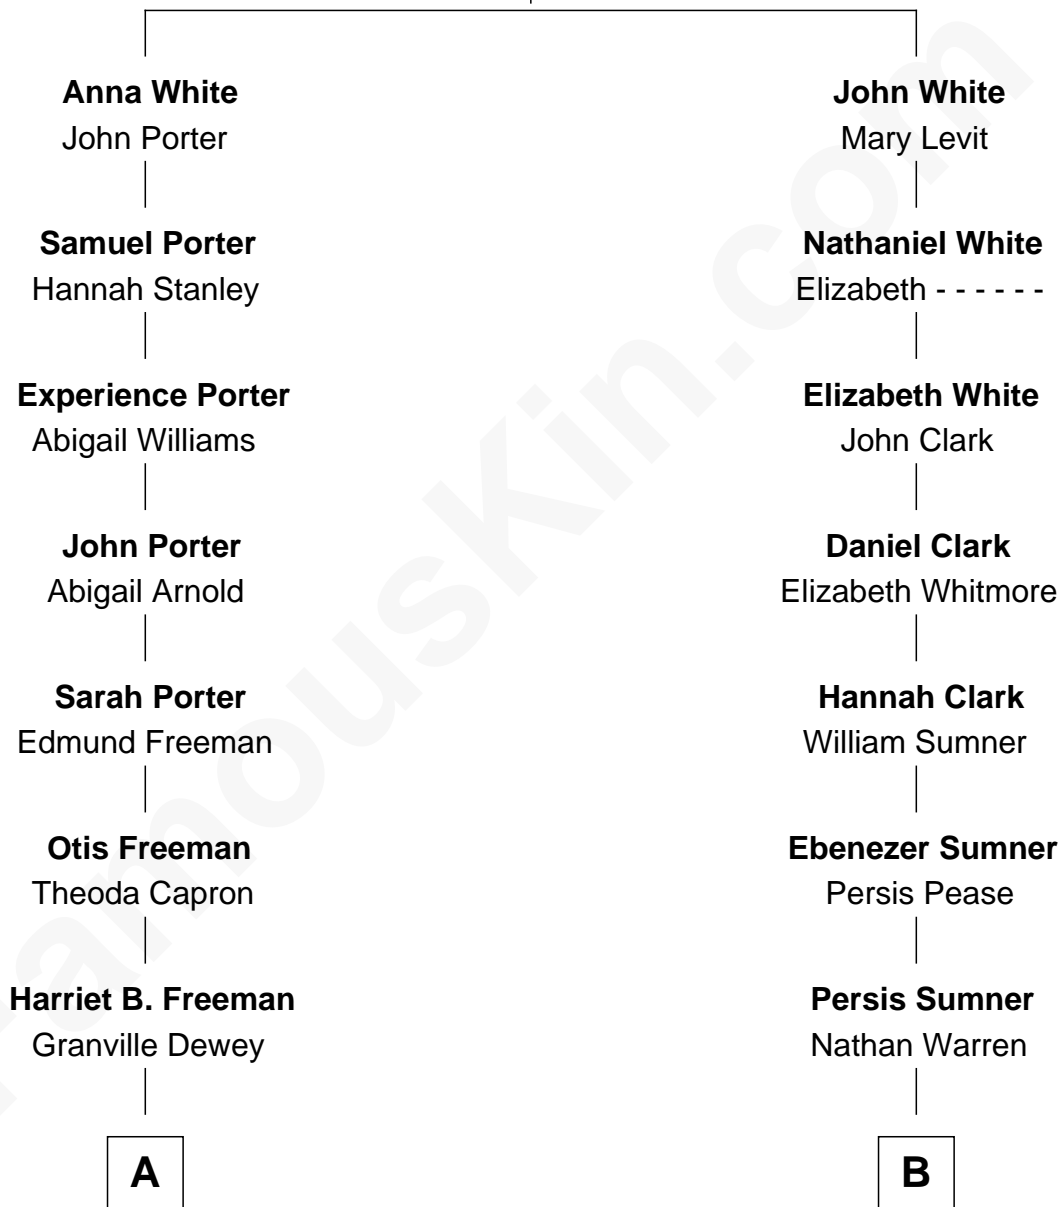

FamousKin.com Relationship Chart of

Thomas Edmund Dewey

47th Governor of New York

9th cousin 4 times removed of

Brian Wilson

Co-Founder of The Beach Boys

Robert White

Bridget Allgar

A

George Martin Dewey

Emma Bingham

George Martin Dewey

Annie L. Thomas

Thomas Edmund Dewey

47th Governor of New York

B

Ithamer Hibbard Warren

Lydia Peck

Marilla Warren

Henry Wilson

George Washington Wilson

Mary Bailey

William Henry Wilson

Alta Lenora Chitwood