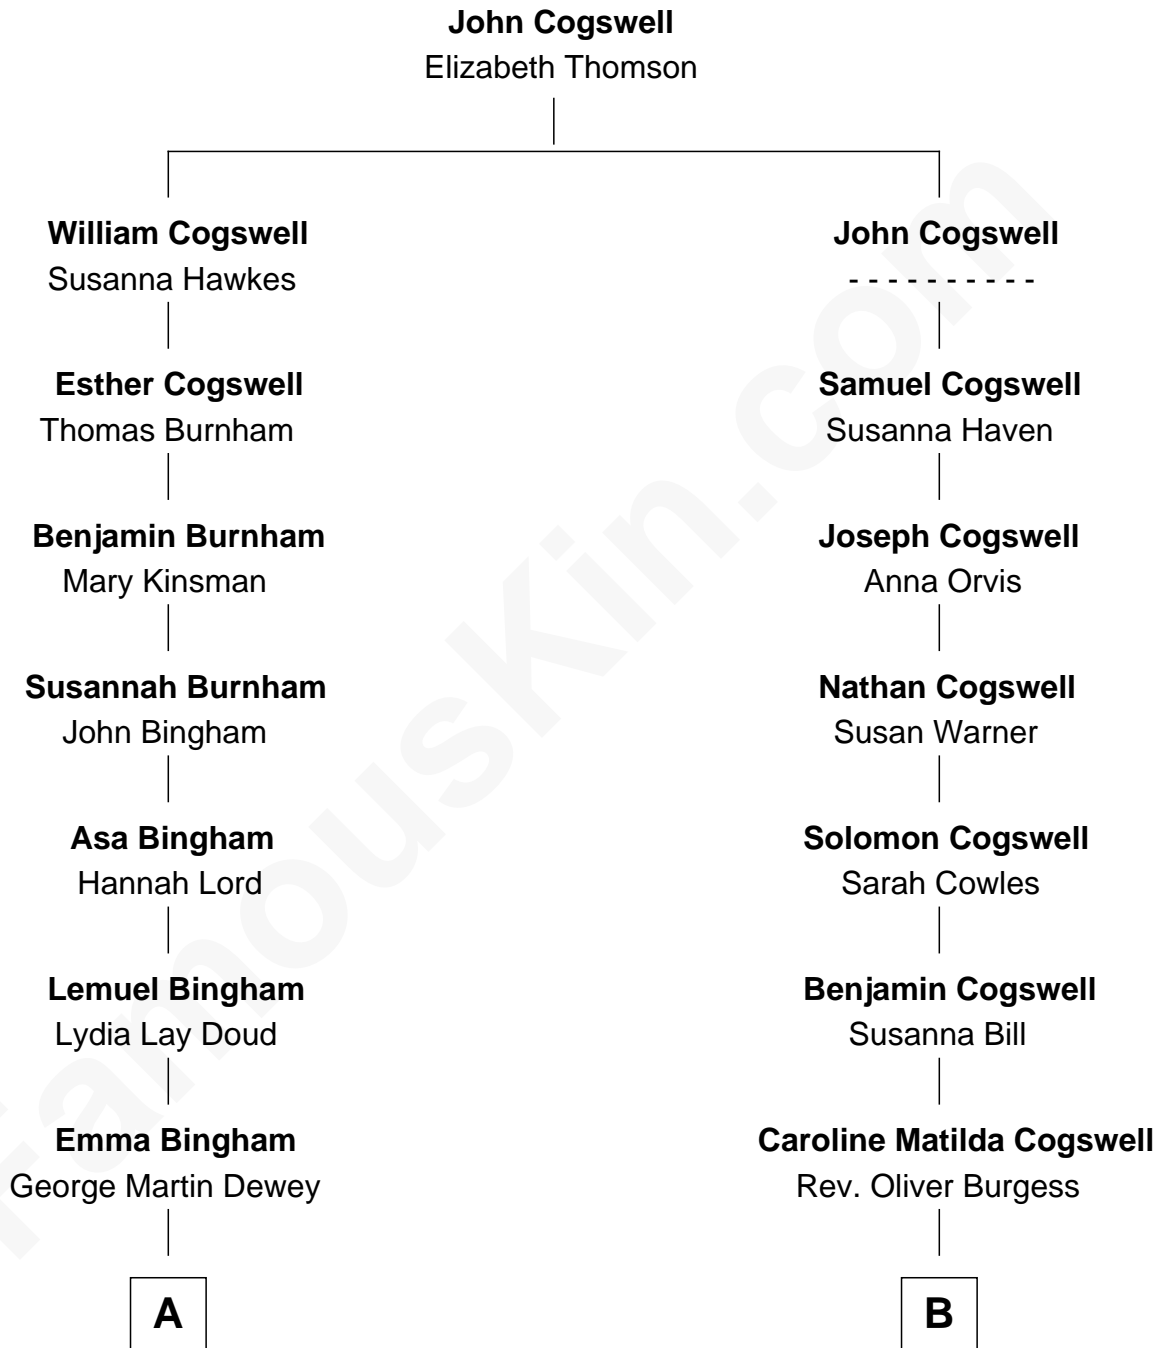

FamousKin.com
Relationship Chart of
Thomas Edmund Dewey
47th Governor of New York

8th cousin of

Burgess Meredith
TV and Movie Actor

A

George Martin Dewey

Annie L. Thomas

Thomas Edmund Dewey

47th Governor of New York

B

Ida Beth Burgess

Dr. William George Meredith

Burgess Meredith

TV and Movie Actor

FamousKin.com