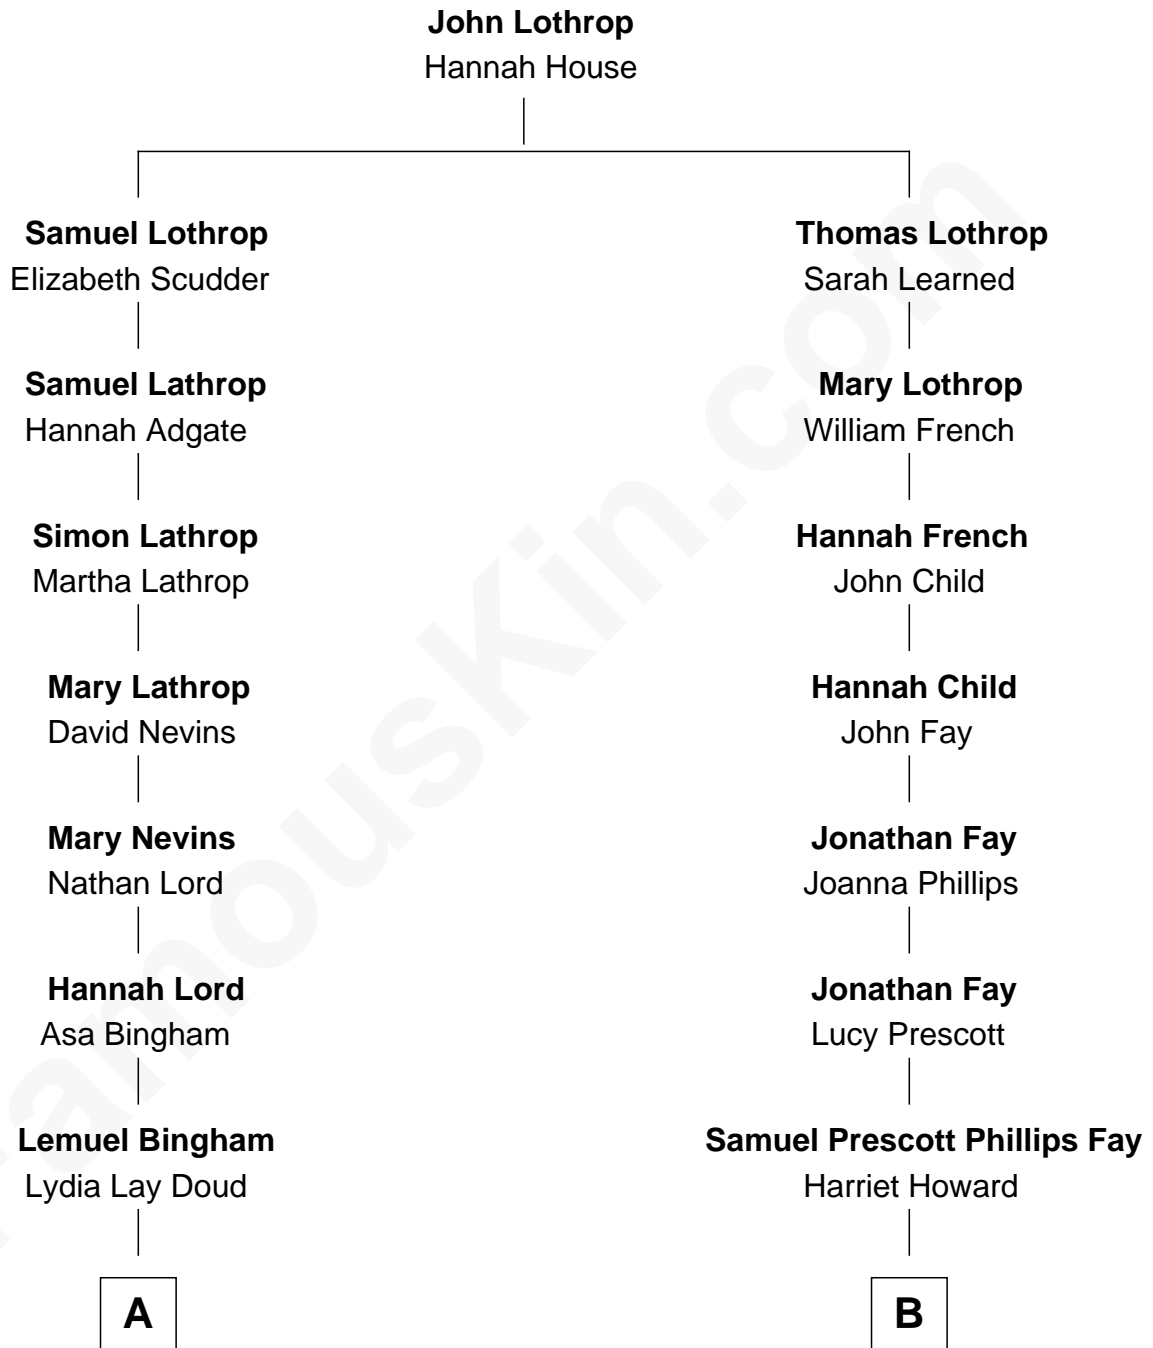

FamousKin.com
Relationship Chart of
Thomas Edmund Dewey
47th Governor of New York

9th cousin 3 times removed of
Jeb Bush
43rd Governor of Florida

A

Emma Bingham
George Martin Dewey

George Martin Dewey
Annie L. Thomas

Thomas Edmund Dewey
47th Governor of New York

B

Samuel Howard Fay
Susan Montfort Shellman

Harriet Eleanor Fay
Rev. James Smith Bush

Samuel Prescott Bush
Flora Sheldon

Prescott Sheldon Bush
Dorothy Wear Walker