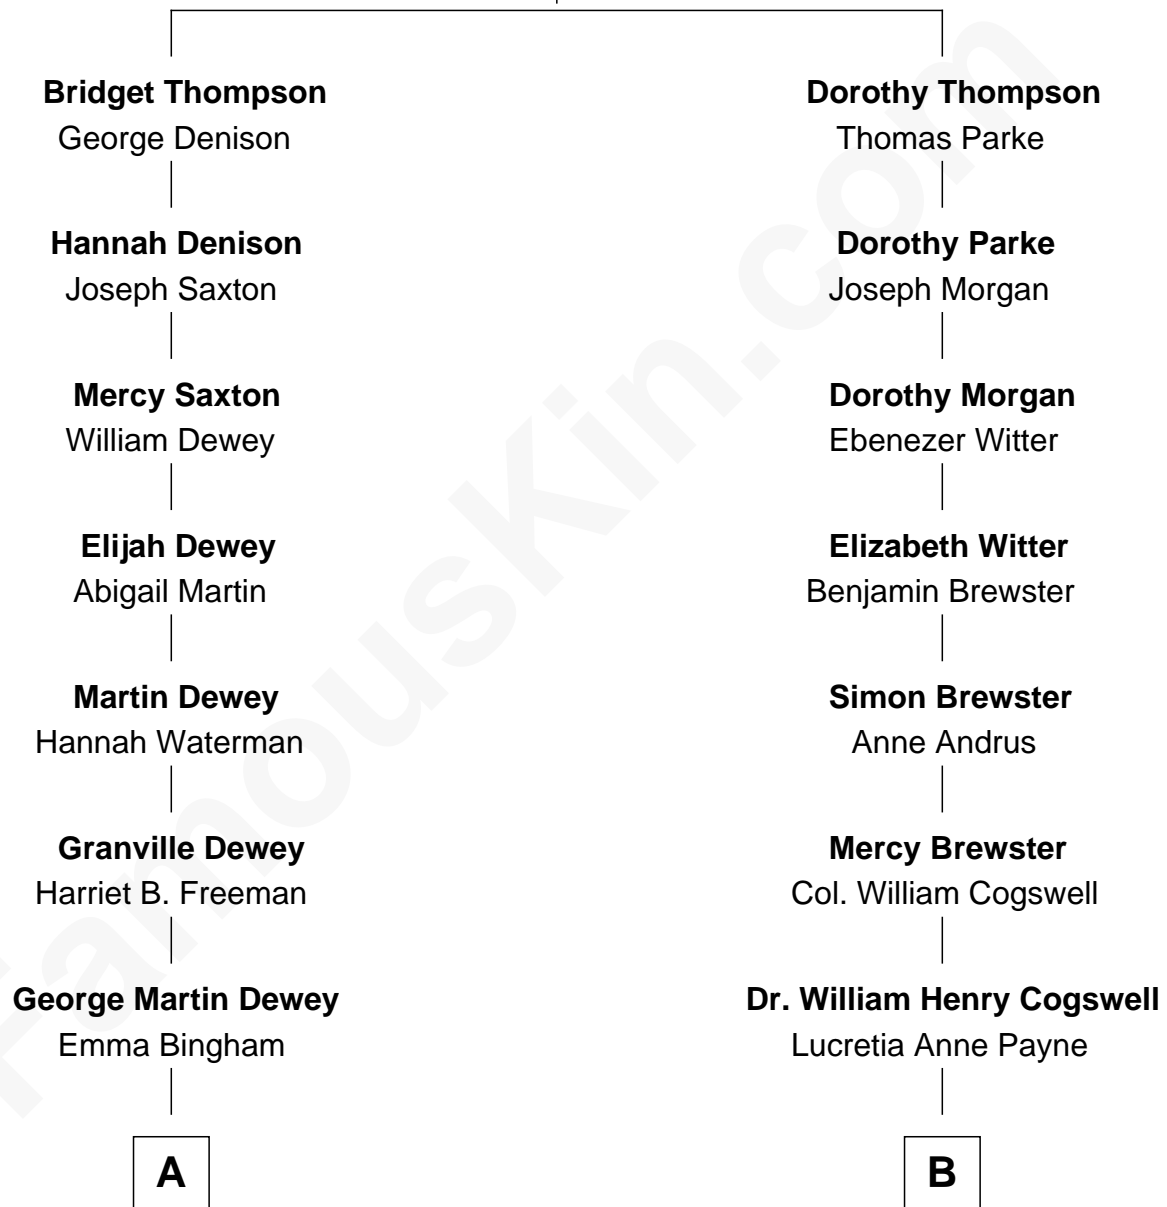

FamousKin.com
Relationship Chart of
Thomas Edmund Dewey
47th Governor of New York

8th cousin 2 times removed of

Thomas Pynchon
American Novelist

John Thompson
 Alice Freeman

A

George Martin Dewey

Annie L. Thomas

Thomas Edmund Dewey

47th Governor of New York

B

Annie Payne Cogswell

William Lyon Pynchon

William Henry Chichele Pynchon

Carrie Susan Moyses

Thomas Ruggles Pynchon

Catherine Frances Bennett

Thomas Pynchon

Novelist