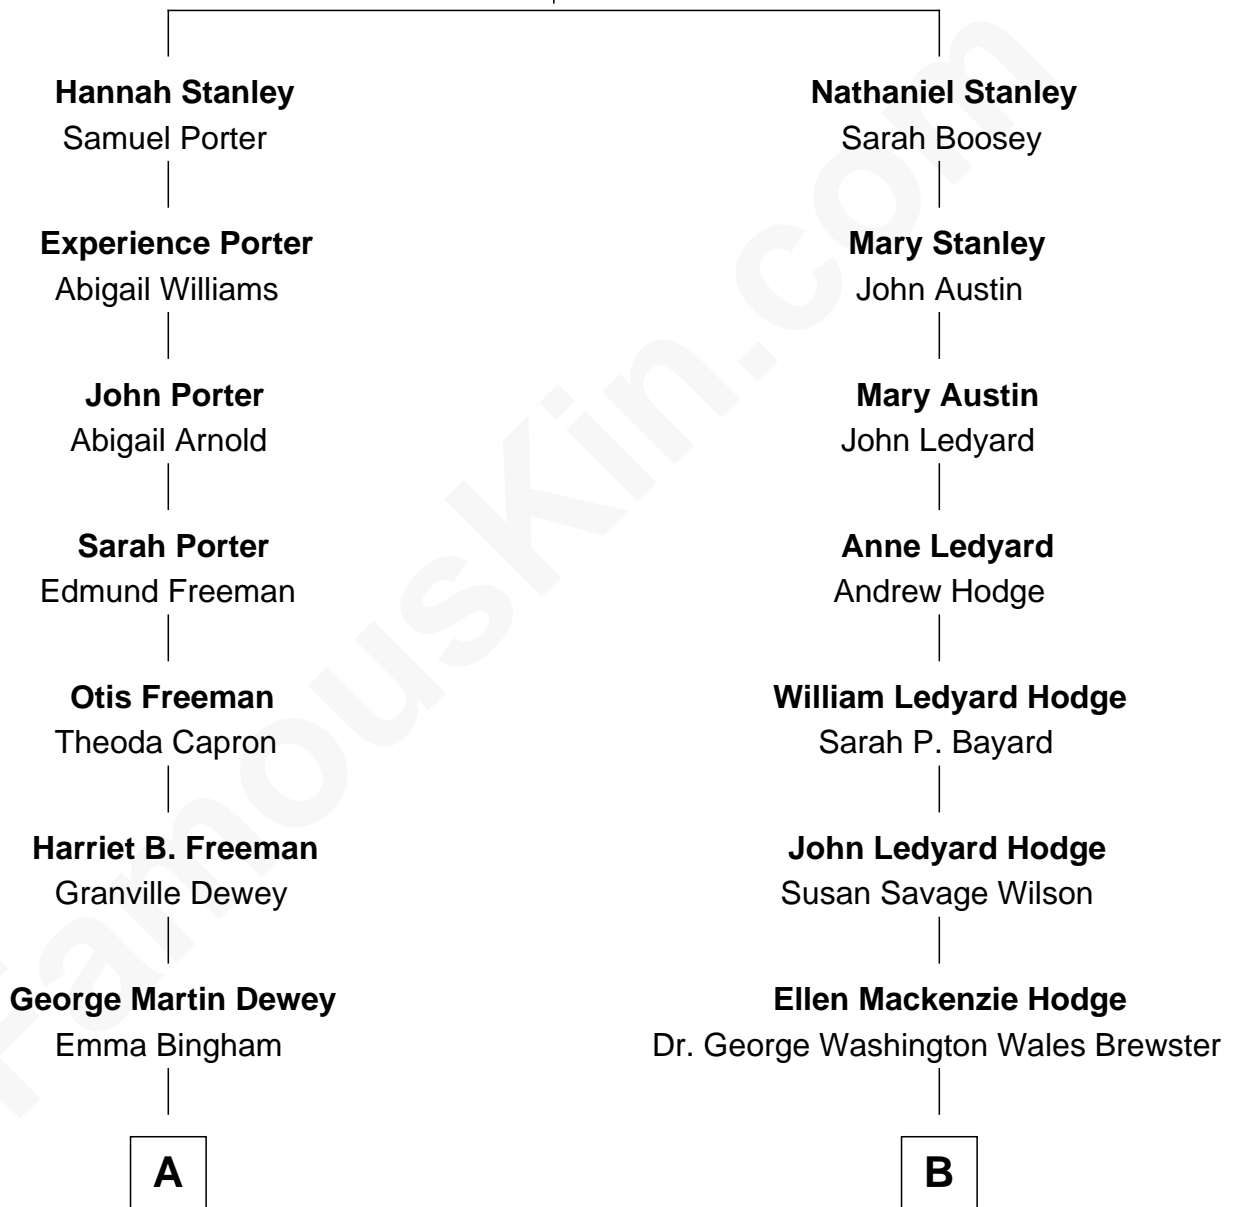

## Relationship Chart of

**Thomas Edmund Dewey**

*47th Governor of New York*

8th cousin 1 time removed of

**Paget Brewster**

*TV Actress*

**Thomas Stanley**

Bennett Tritton

**A**

**George Martin Dewey**

Annie L. Thomas

**Thomas Edmund Dewey**

*47th Governor of New York*

**B**

**George Washington Wales Brewster**

Joan Ryerson

**Galen Brewster**

Hathaway Tew

**Paget Brewster**

*TV Actress*

FamousKin.com