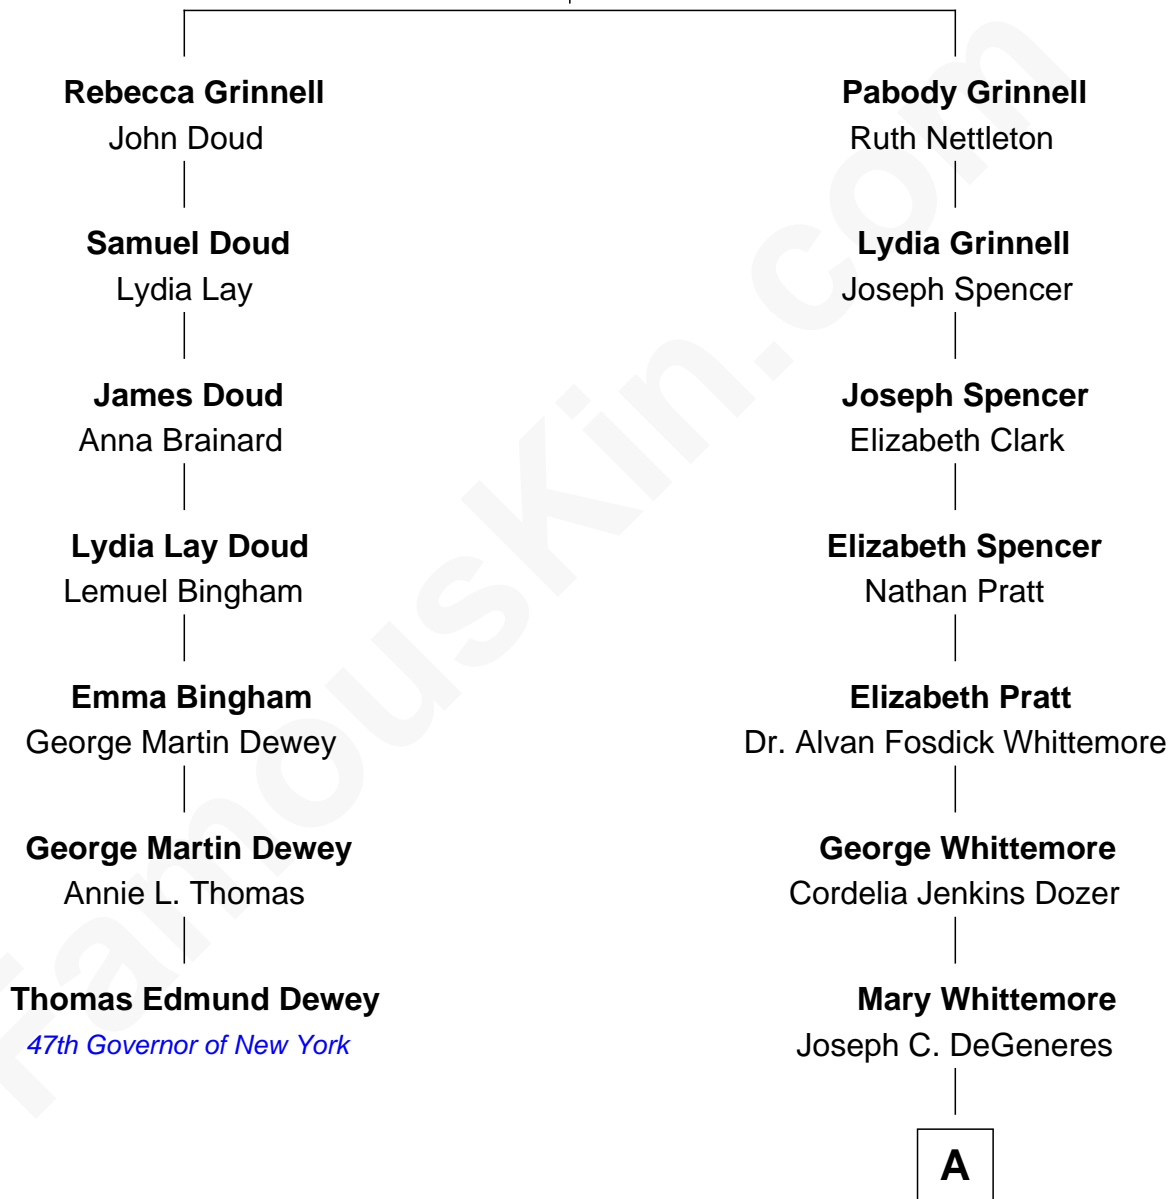

FamousKin.com Relationship Chart of

Thomas Edmund Dewey

47th Governor of New York

6th cousin 4 times removed of

Ellen DeGeneres

Comedienne and TV Personality

Daniel Grinnell

Lydia Pabodie

A

Alfred George DeGeneres

Julia E. Billiu

Elliot Everett DeGeneres

Ruth Elodie Martin

Elliot Everett DeGeneres

Betty Jane Pfeffer

Ellen DeGeneres