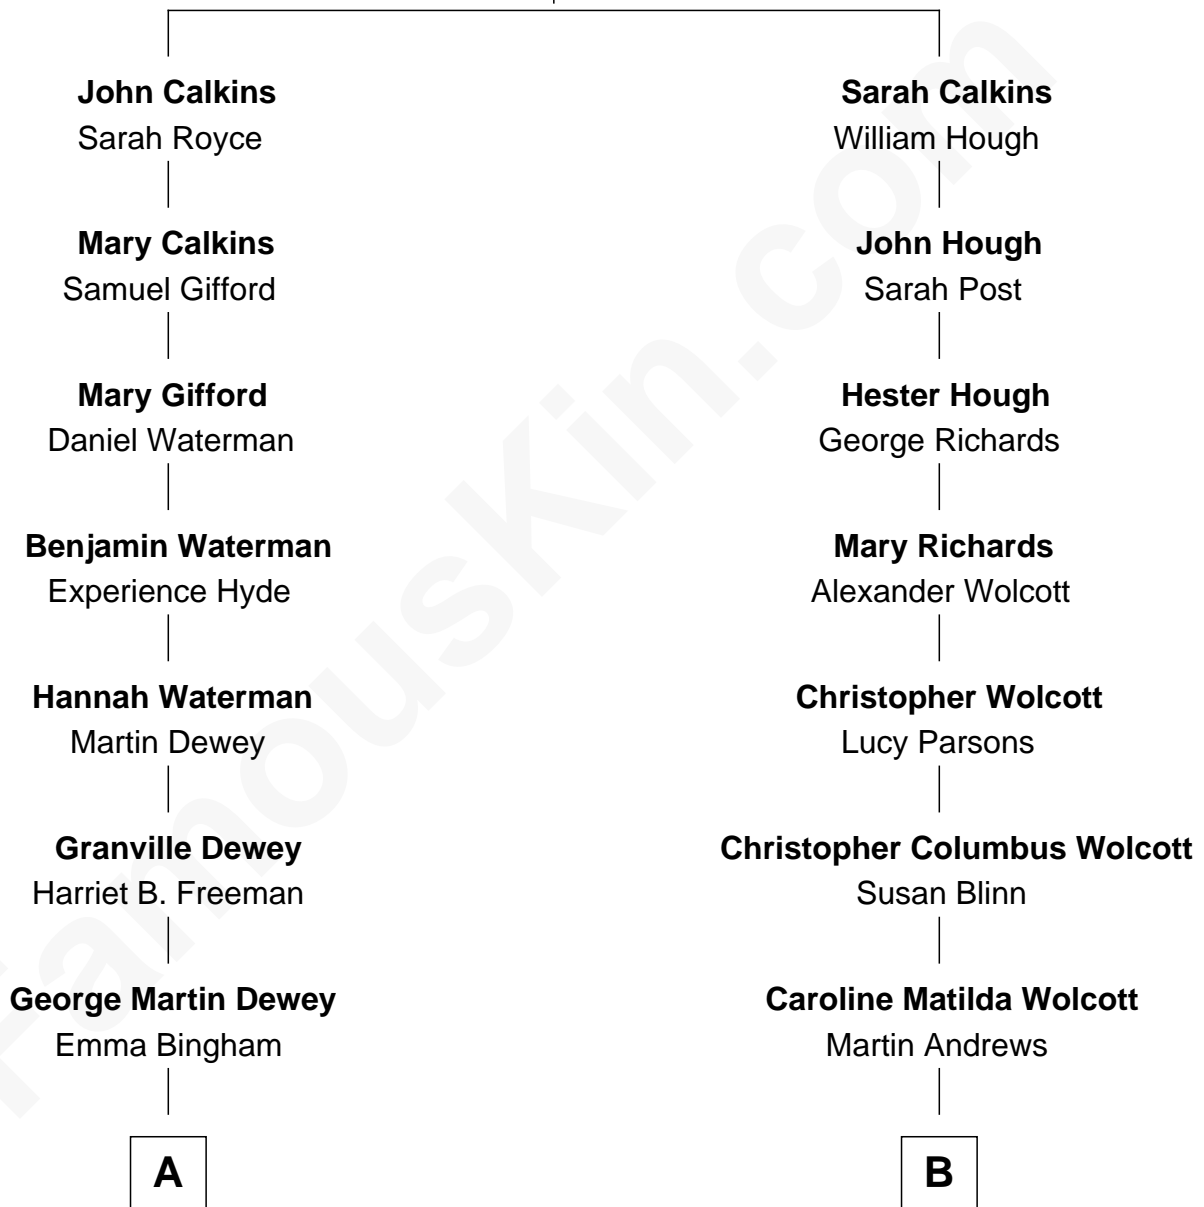

FamousKin.com
Relationship Chart of
Thomas Edmund Dewey
47th Governor of New York

8th cousin of

Buckminster Fuller
Author, Architect, and Inventor

Hugh Calkins
 Anne - - - - -

A

George Martin Dewey

Annie L. Thomas

Thomas Edmund Dewey

47th Governor of New York

B

Caroline Wolcott Andrews

Richard Buckminster Fuller

Buckminster Fuller

Author, Architect, and Inventor

FamousKin.com