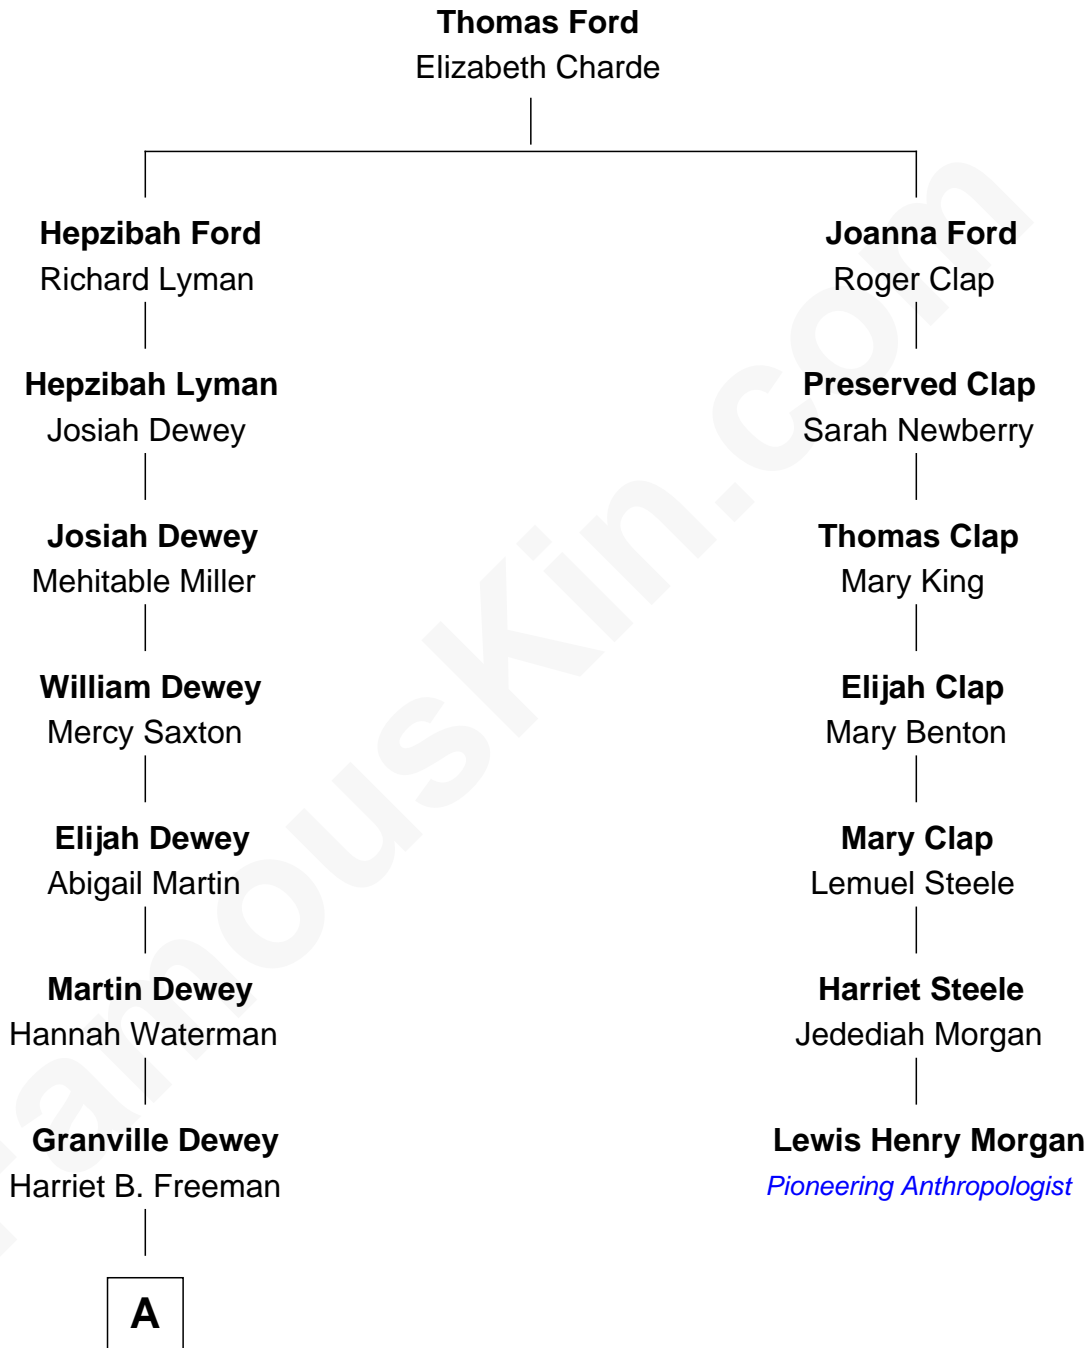

FamousKin.com
Relationship Chart of
Thomas Edmund Dewey
47th Governor of New York

6th cousin 3 times removed of
Lewis Henry Morgan
Pioneering Anthropologist

A

George Martin Dewey

Emma Bingham

George Martin Dewey

Annie L. Thomas

Thomas Edmund Dewey

47th Governor of New York

FamousKin.com