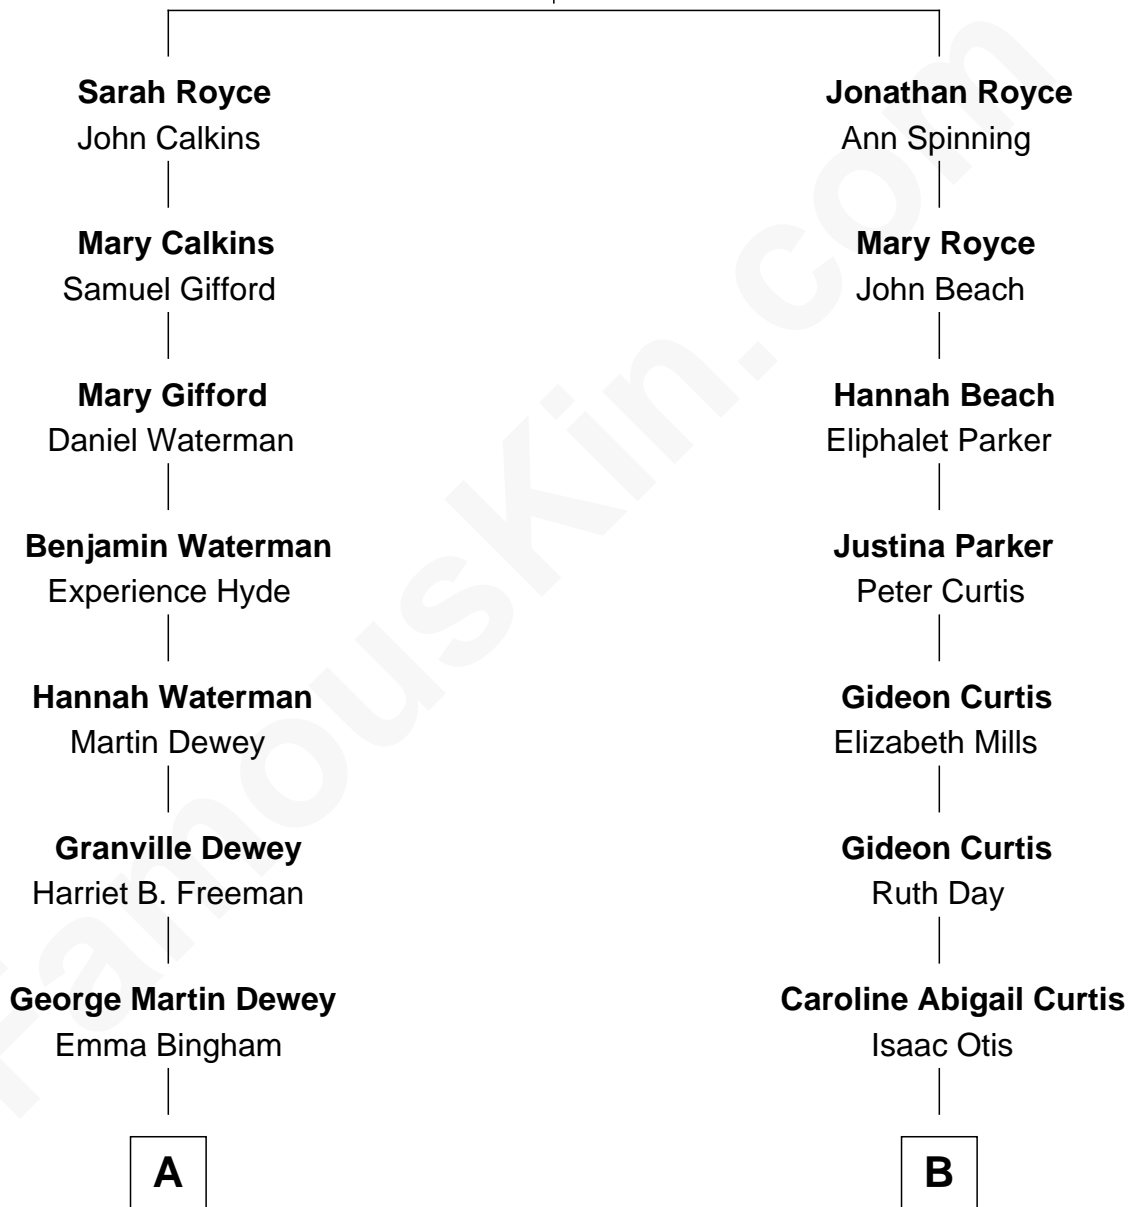

**FamousKin.com**  
**Relationship Chart of**  
**Thomas Edmund Dewey**  
*47th Governor of New York*

8th cousin 1 time removed of

**Amelia Earhart**  
*Aviation Pioneer*

**Robert Royce**  
 Mary - - - - -

**A**

**George Martin Dewey**

Annie L. Thomas

**Thomas Edmund Dewey**

*47th Governor of New York*

**B**

**Alfred Gideon Otis**

Amelia Josephine Harres

**Amelia Otis**

Edwin Stanton Earhart

**Amelia Earhart**

*Aviation Pioneer*