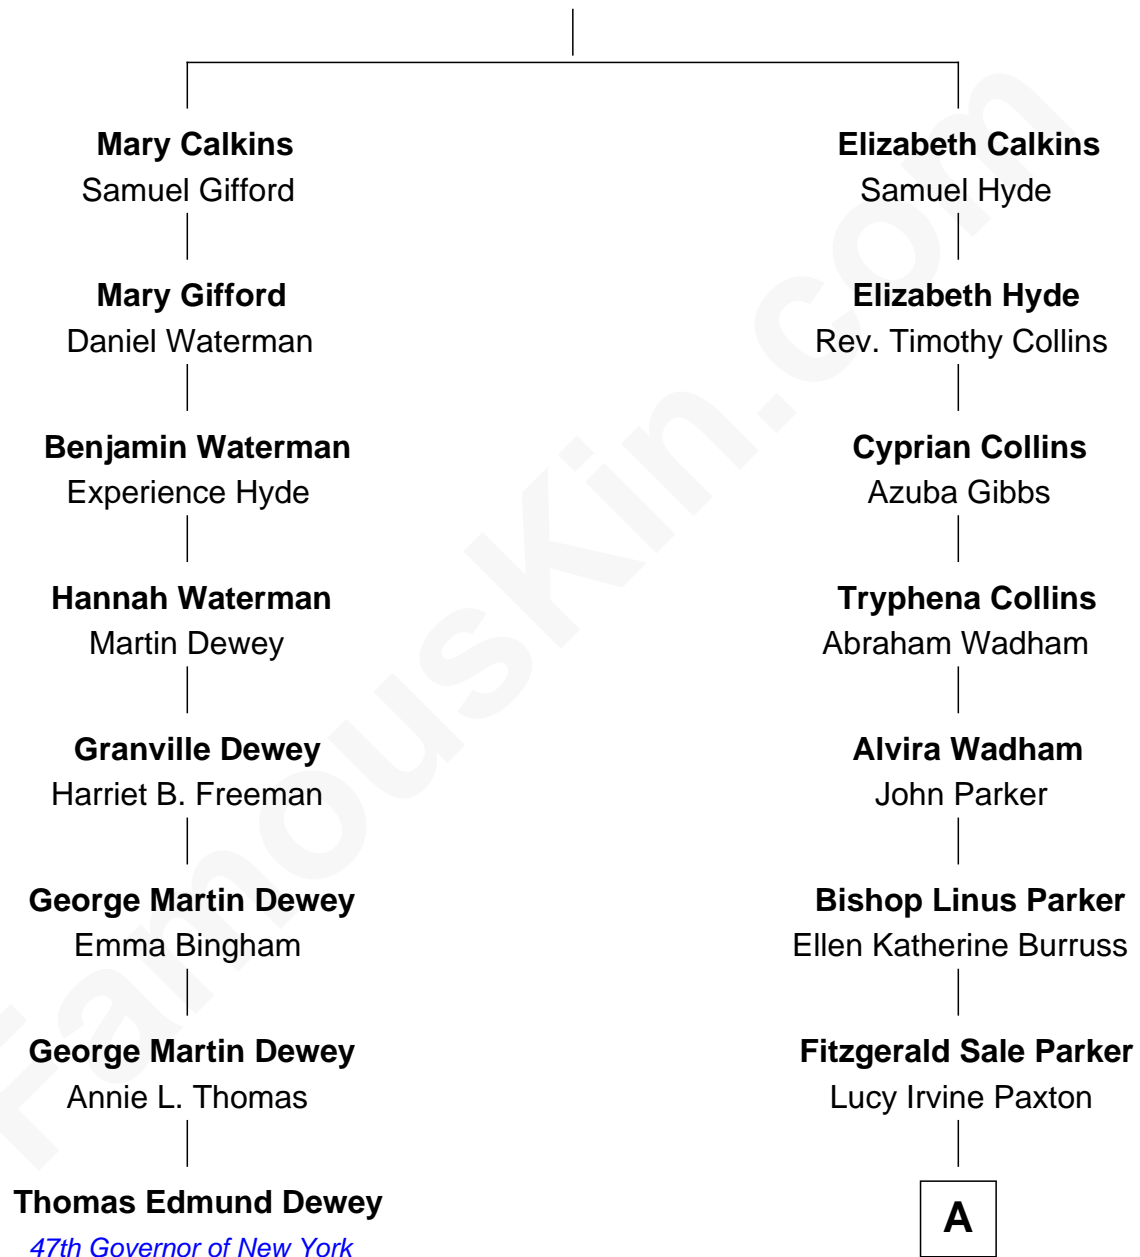

FamousKin.com
Relationship Chart of
Thomas Edmund Dewey
47th Governor of New York

7th cousin 2 times removed of

Ed Helms

TV and Movie Actor

John Calkins

Sarah Royce

A

Fitzgerald Sale Parker
Frances Helen Jackson