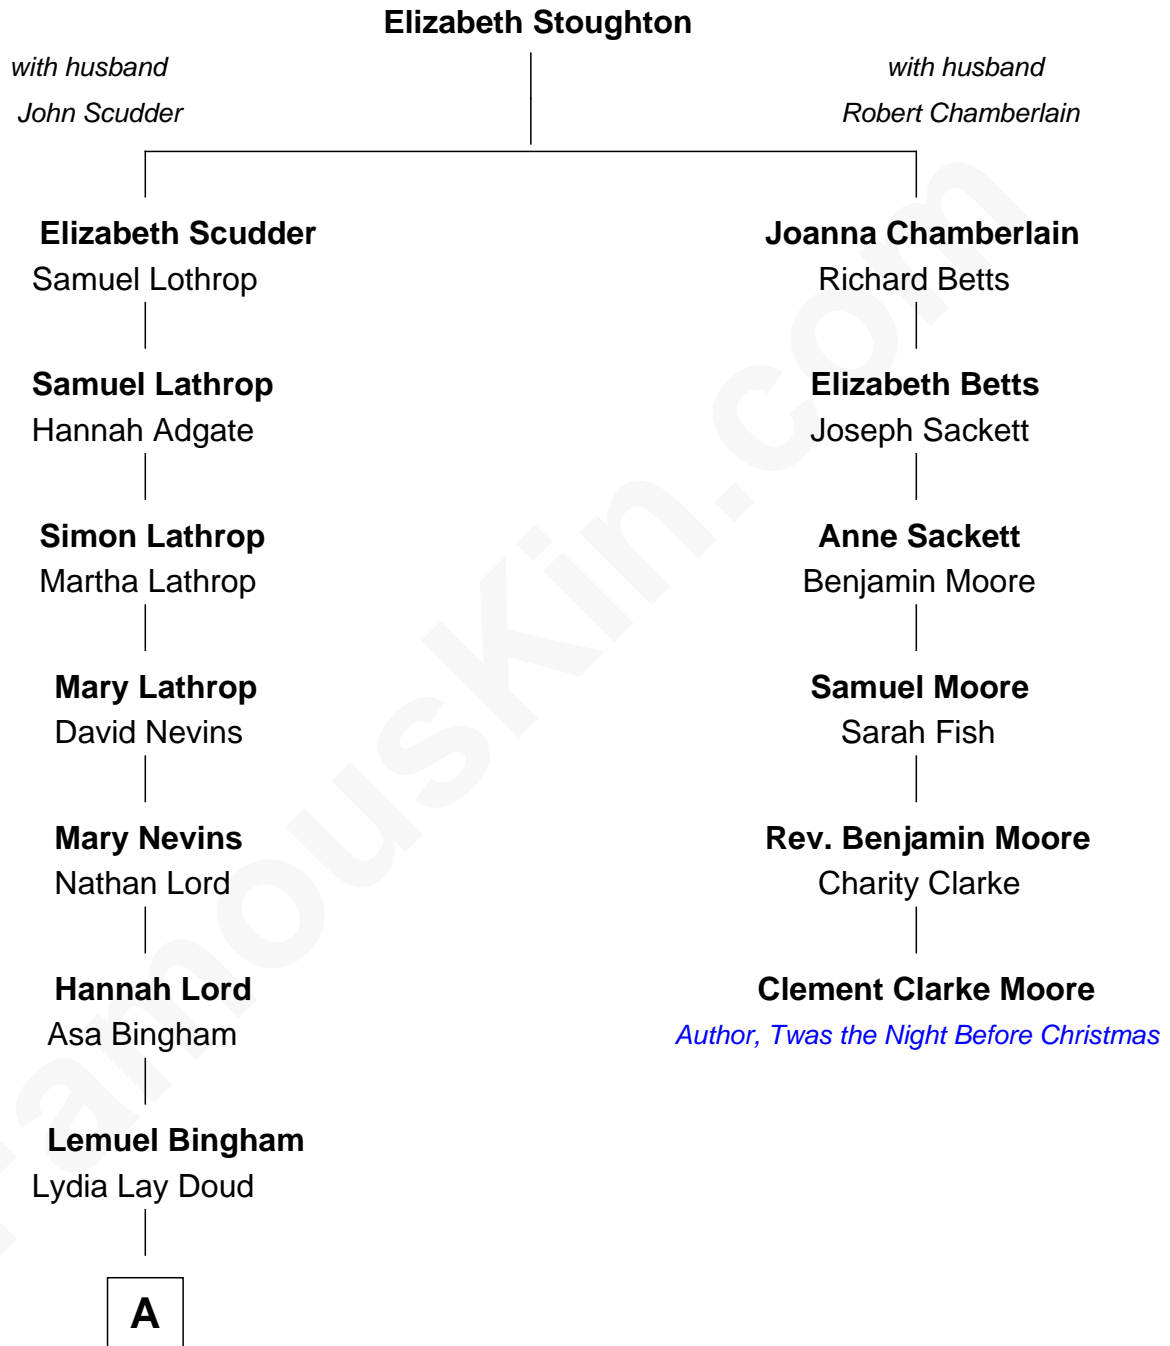

# FamousKin.com Relationship Chart of

**Thomas Edmund Dewey**

*47th Governor of New York*

5th cousin 4 times removed of

**Clement Clarke Moore**

*Author of "Twas the Night Before Christmas"*

**A**

—  
**Emma Bingham**  
George Martin Dewey

—  
**George Martin Dewey**  
Annie L. Thomas

—  
**Thomas Edmund Dewey**  
*47th Governor of New York*

FamousKin.com