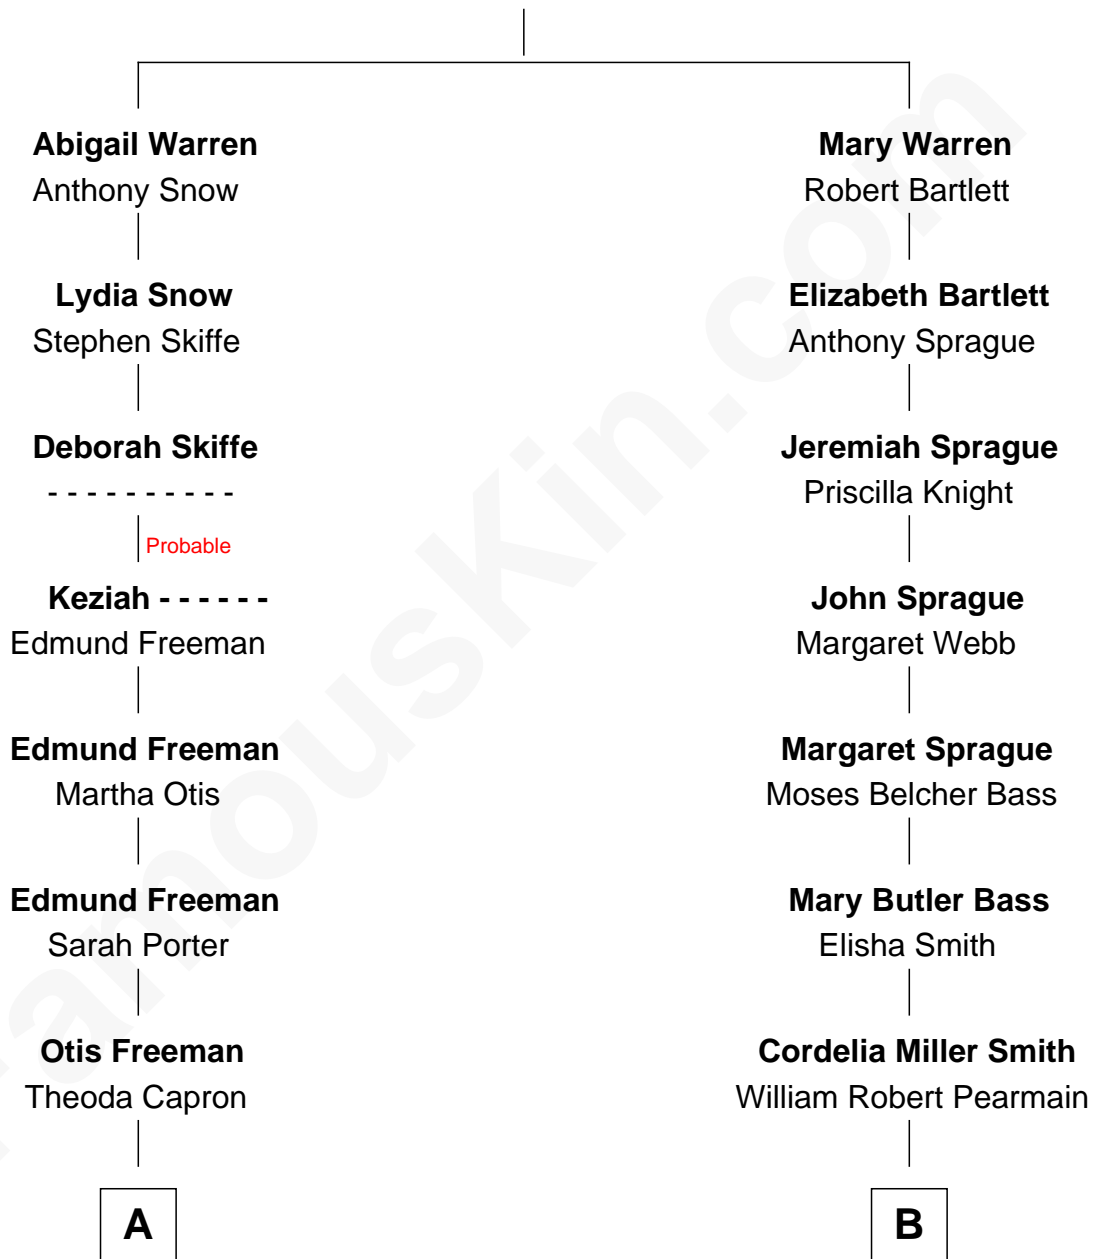

FamousKin.com Relationship Chart of

Thomas Edmund Dewey

47th Governor of New York

9th cousin 1 time removed of

Erskine Childers

4th President of Ireland

Richard Warren
Elizabeth Walker

A

Harriet B. Freeman

Granville Dewey

George Martin Dewey

Emma Bingham

George Martin Dewey

Annie L. Thomas

Thomas Edmund Dewey

47th Governor of New York