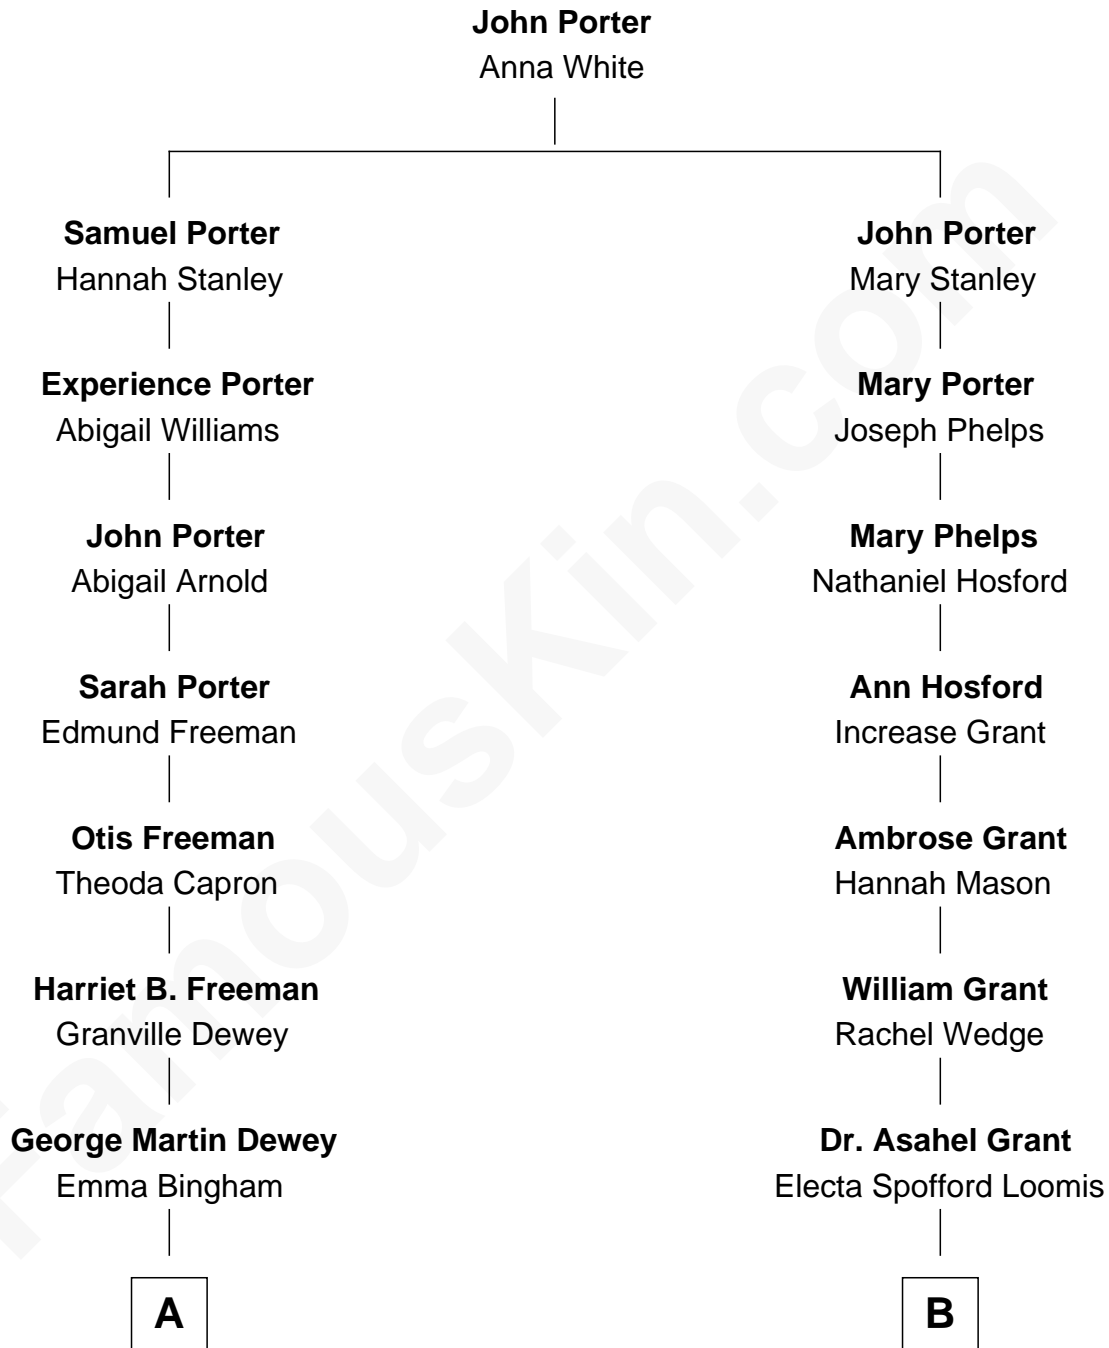

FamousKin.com
Relationship Chart of
Thomas Edmund Dewey
47th Governor of New York

8th cousin 3 times removed of
Amy Grant
Christian/Pop Singer and Songwriter

A

George Martin Dewey

Annie L. Thomas

Thomas Edmund Dewey

47th Governor of New York

B

Edwin Hodges Grant

Sarah Thompson

Henry Hastings Grant

Isabel Paine

Otis Paine Grant

Mizella Burton