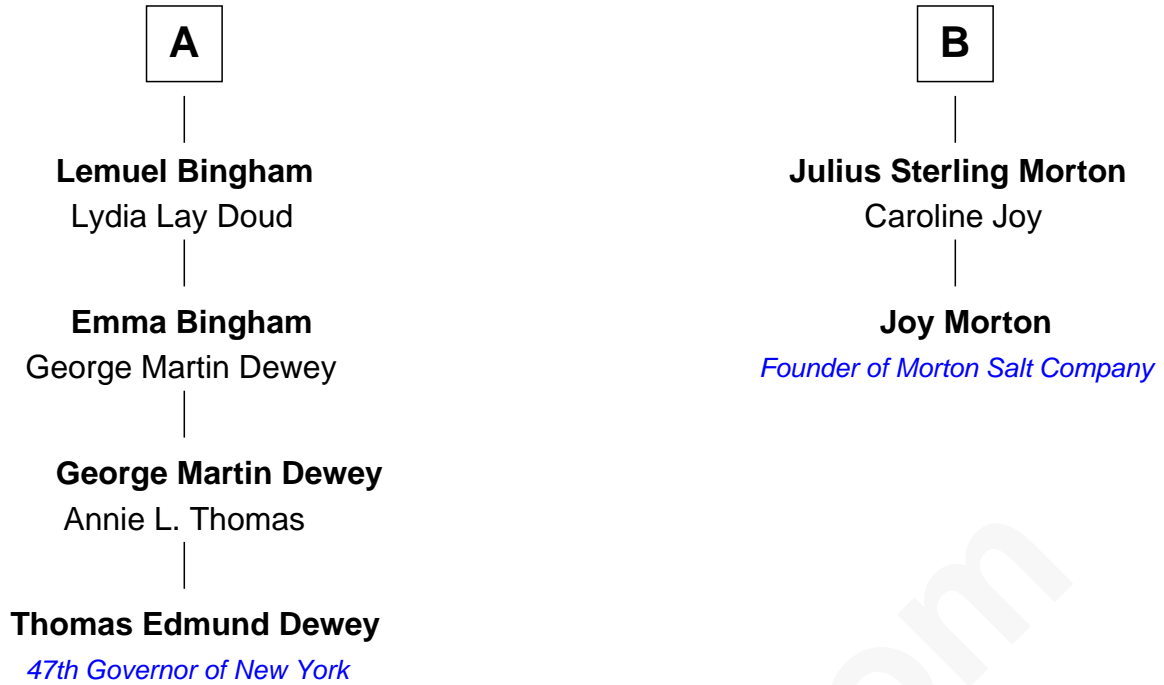

FamousKin.com
Relationship Chart of
Thomas Edmund Dewey
47th Governor of New York

8th cousin 2 times removed of
Joy Morton
Founder of Morton Salt Company

FamousKin.com