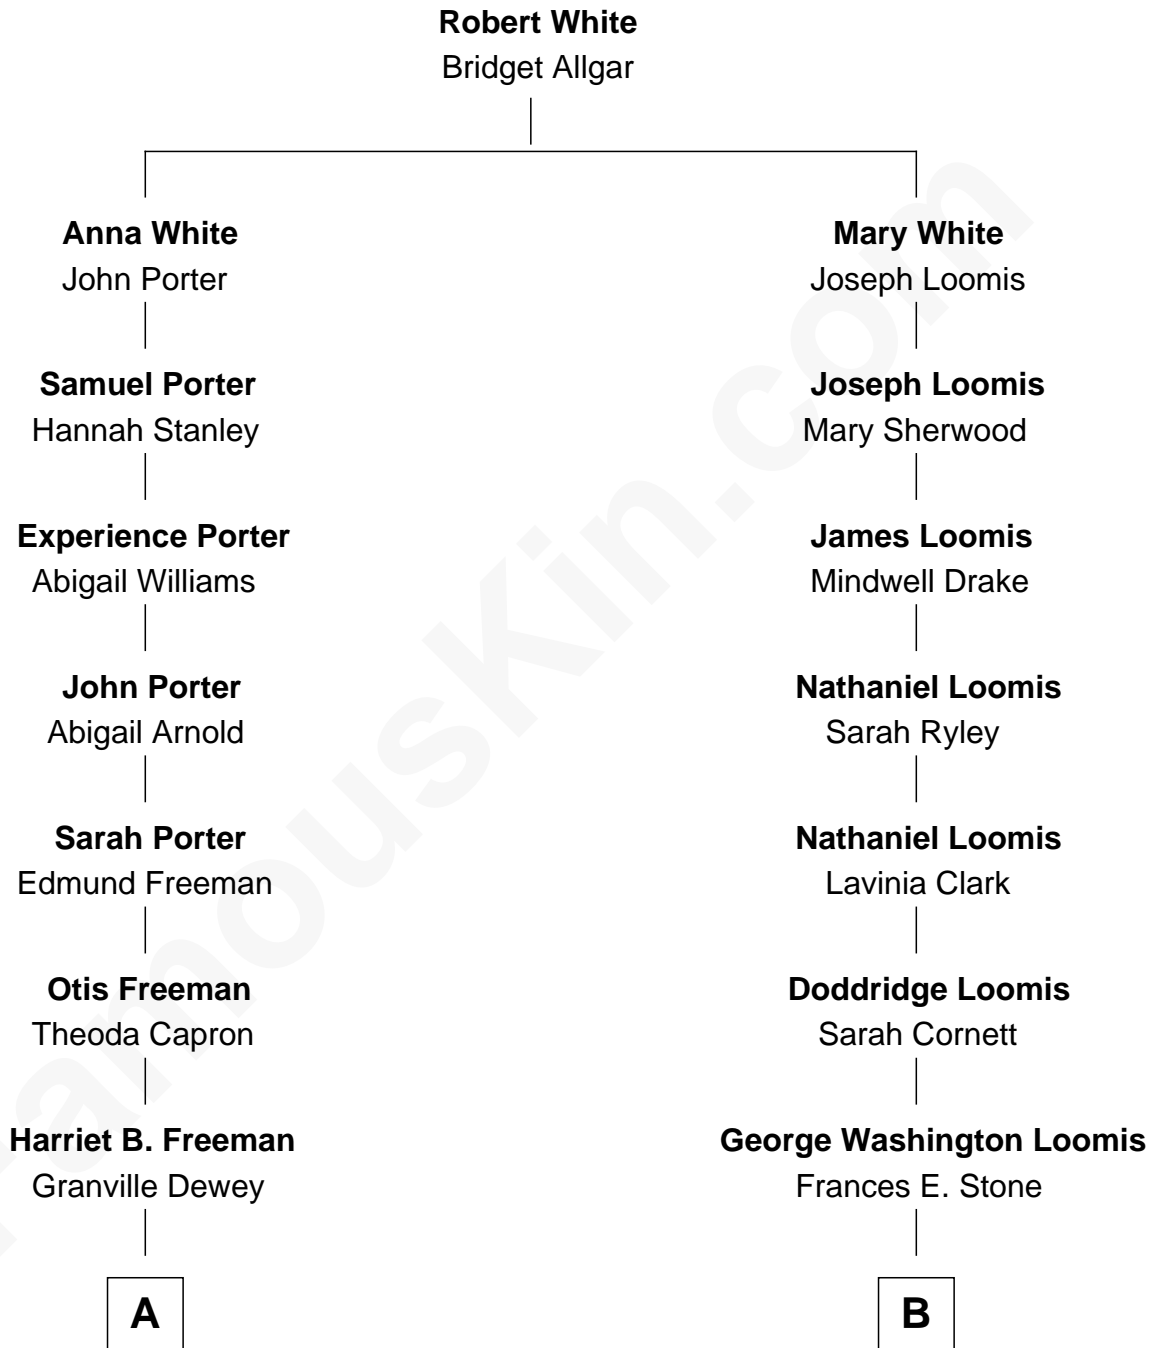

FamousKin.com
Relationship Chart of
Thomas Edmund Dewey
47th Governor of New York

8th cousin 1 time removed of

Lee B. Loomis

Founder of Loomis Armored Car Service

A

George Martin Dewey

Emma Bingham

George Martin Dewey

Annie L. Thomas

Thomas Edmund Dewey

47th Governor of New York

B

George H. Loomis

Charity Cornelia Fox

Lee B. Loomis

Founder of Loomis Armored Car